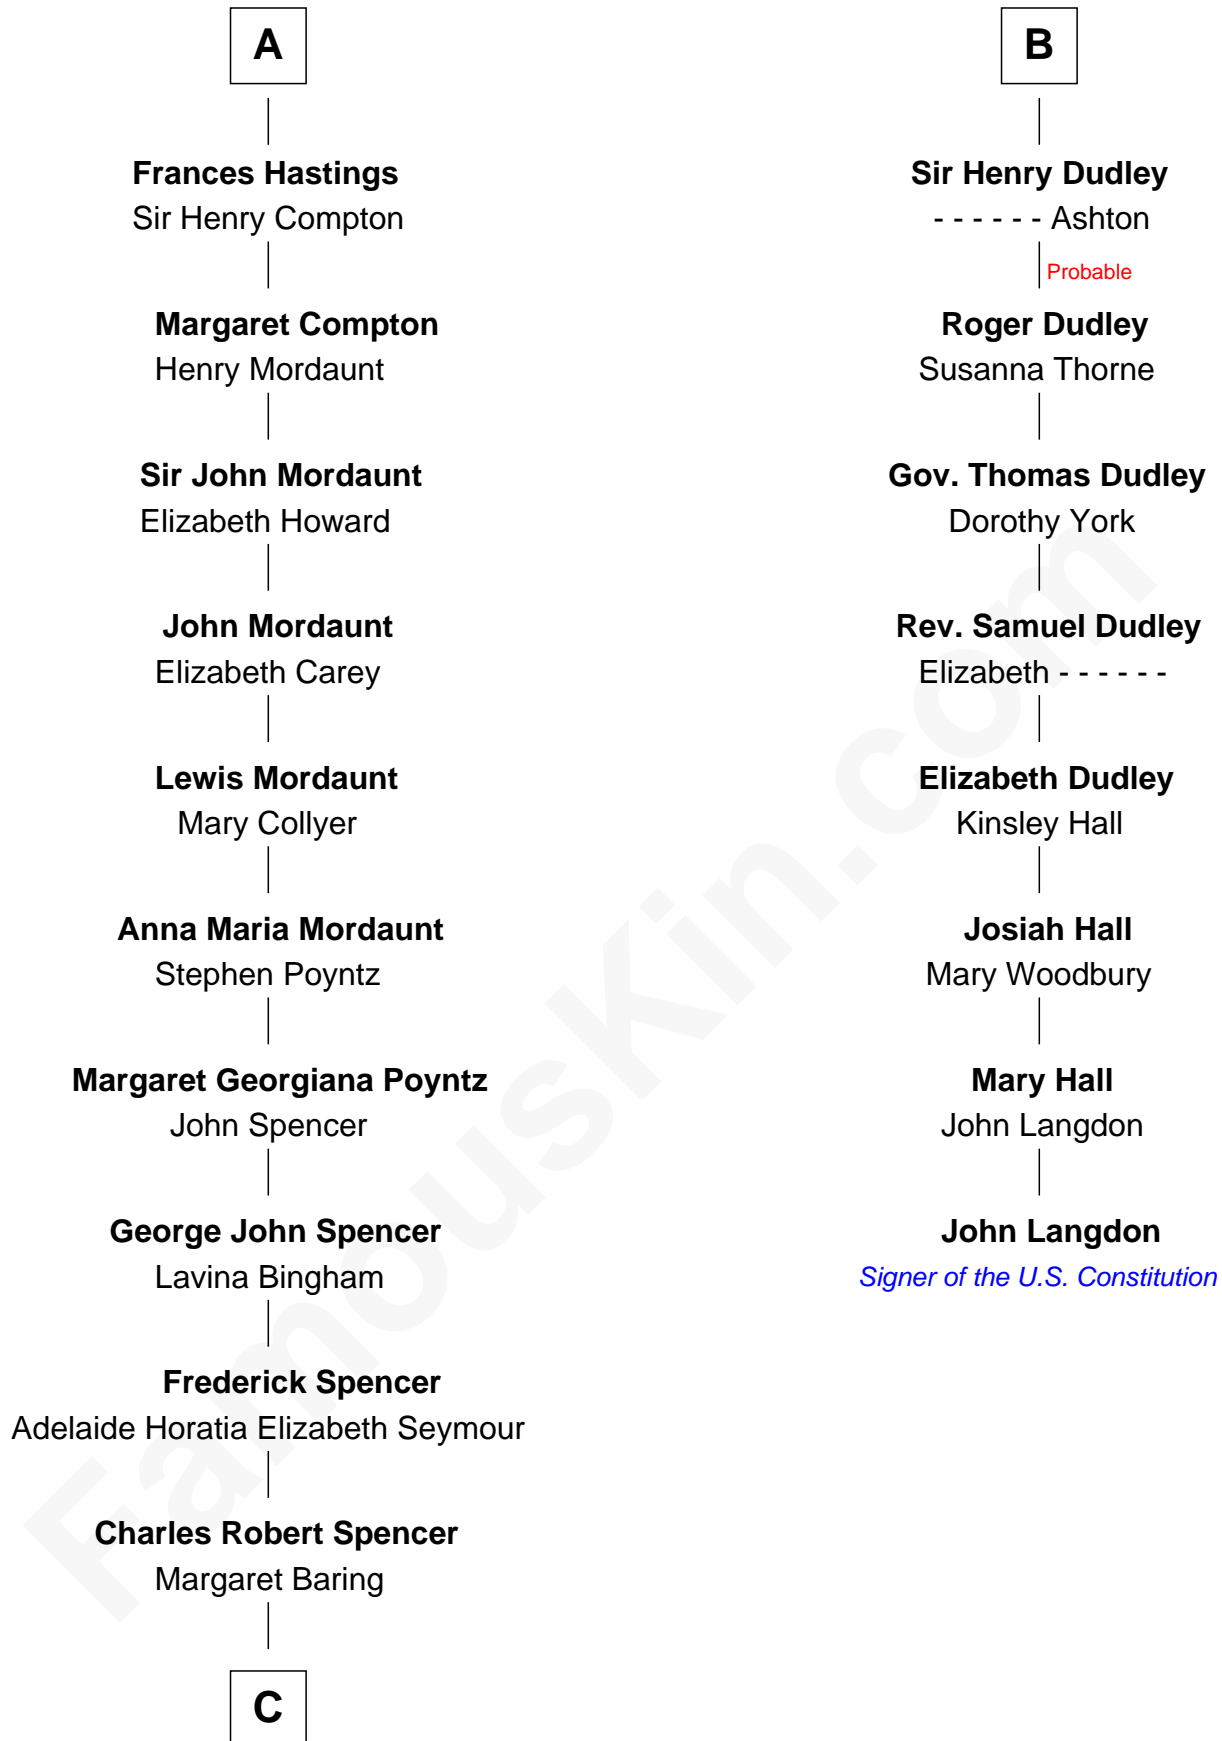

# FamousKin.com Relationship Chart of

**Prince Harry**  
*Duke of Sussex*

14th cousin 6 times removed of

**John Langdon**

*Signer of the U.S. Constitution*

**C**

—  
**Albert Edward John Spencer**

Cynthia Elinor Beatrix Hamilton

—  
**Edward John Spencer**

Frances Ruth Burke Roche

—  
**Princess Diana Frances Spencer**

Charles III, King of the United Kingdom

—  
**Prince Harry**

*Duke of Sussex*

FamousKin.com