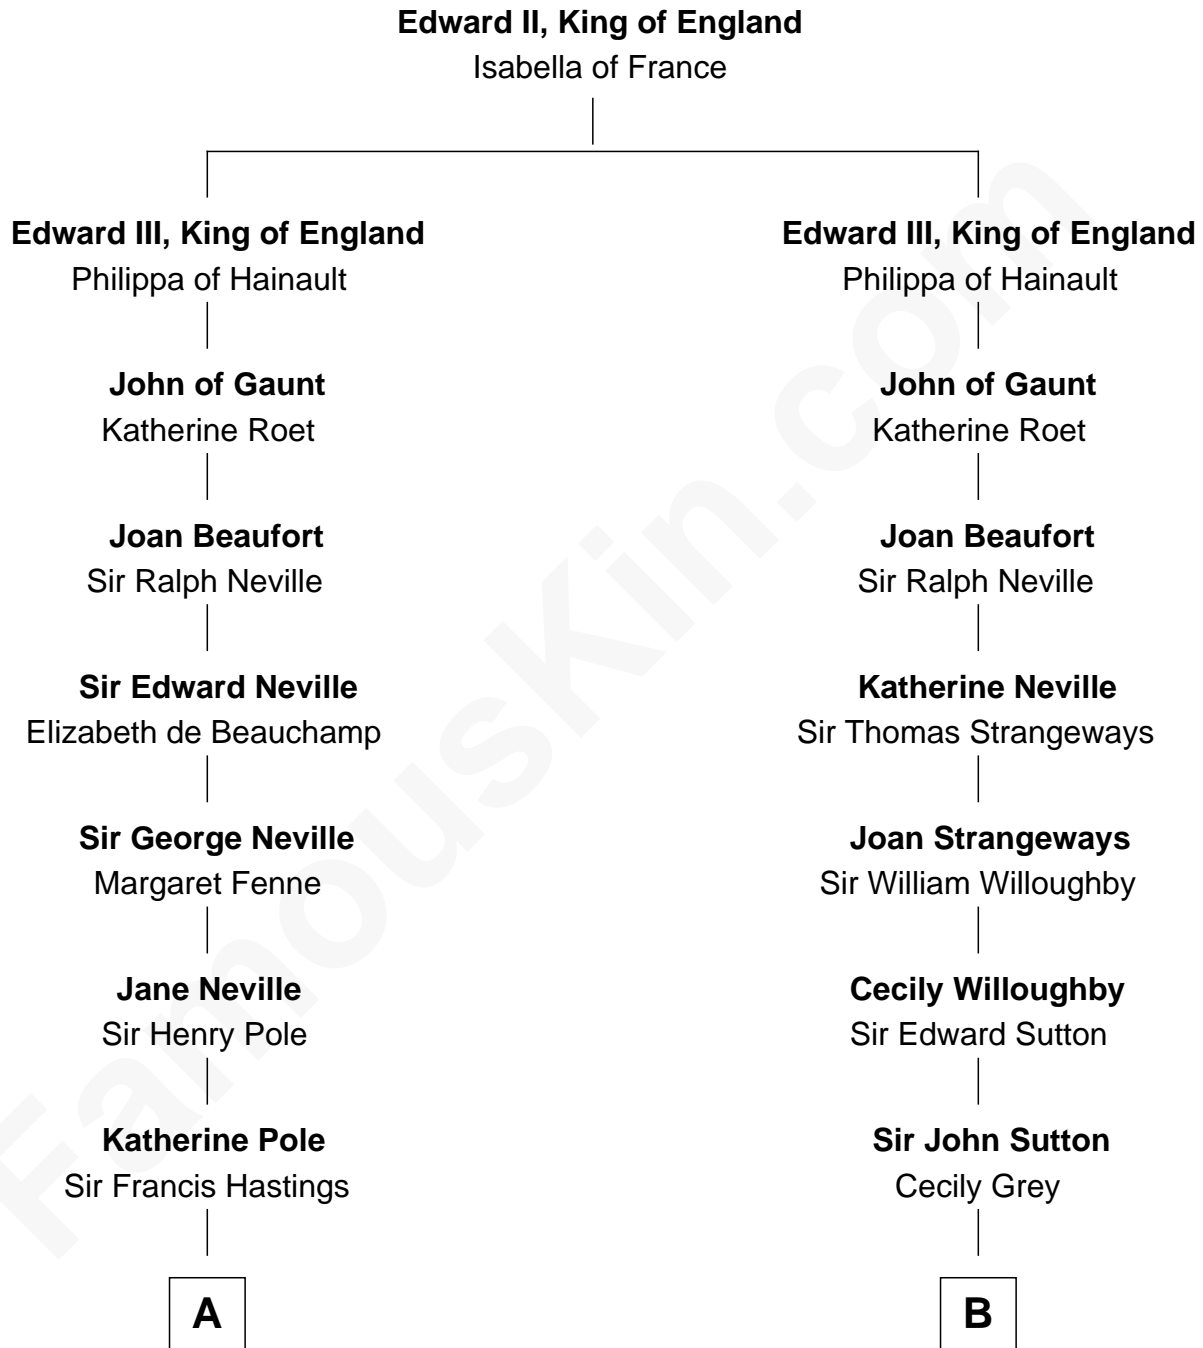

# FamousKin.com Relationship Chart of

**Prince Harry**  
*Duke of Sussex*

14th cousin 6 times removed of

**John Langdon**

*Signer of the U.S. Constitution*

**C**

—  
**Albert Edward John Spencer**

Cynthia Elinor Beatrix Hamilton

—  
**Edward John Spencer**

Frances Ruth Burke Roche

—  
**Princess Diana Frances Spencer**

Charles III, King of the United Kingdom

—  
**Prince Harry**

*Duke of Sussex*

FamousKin.com