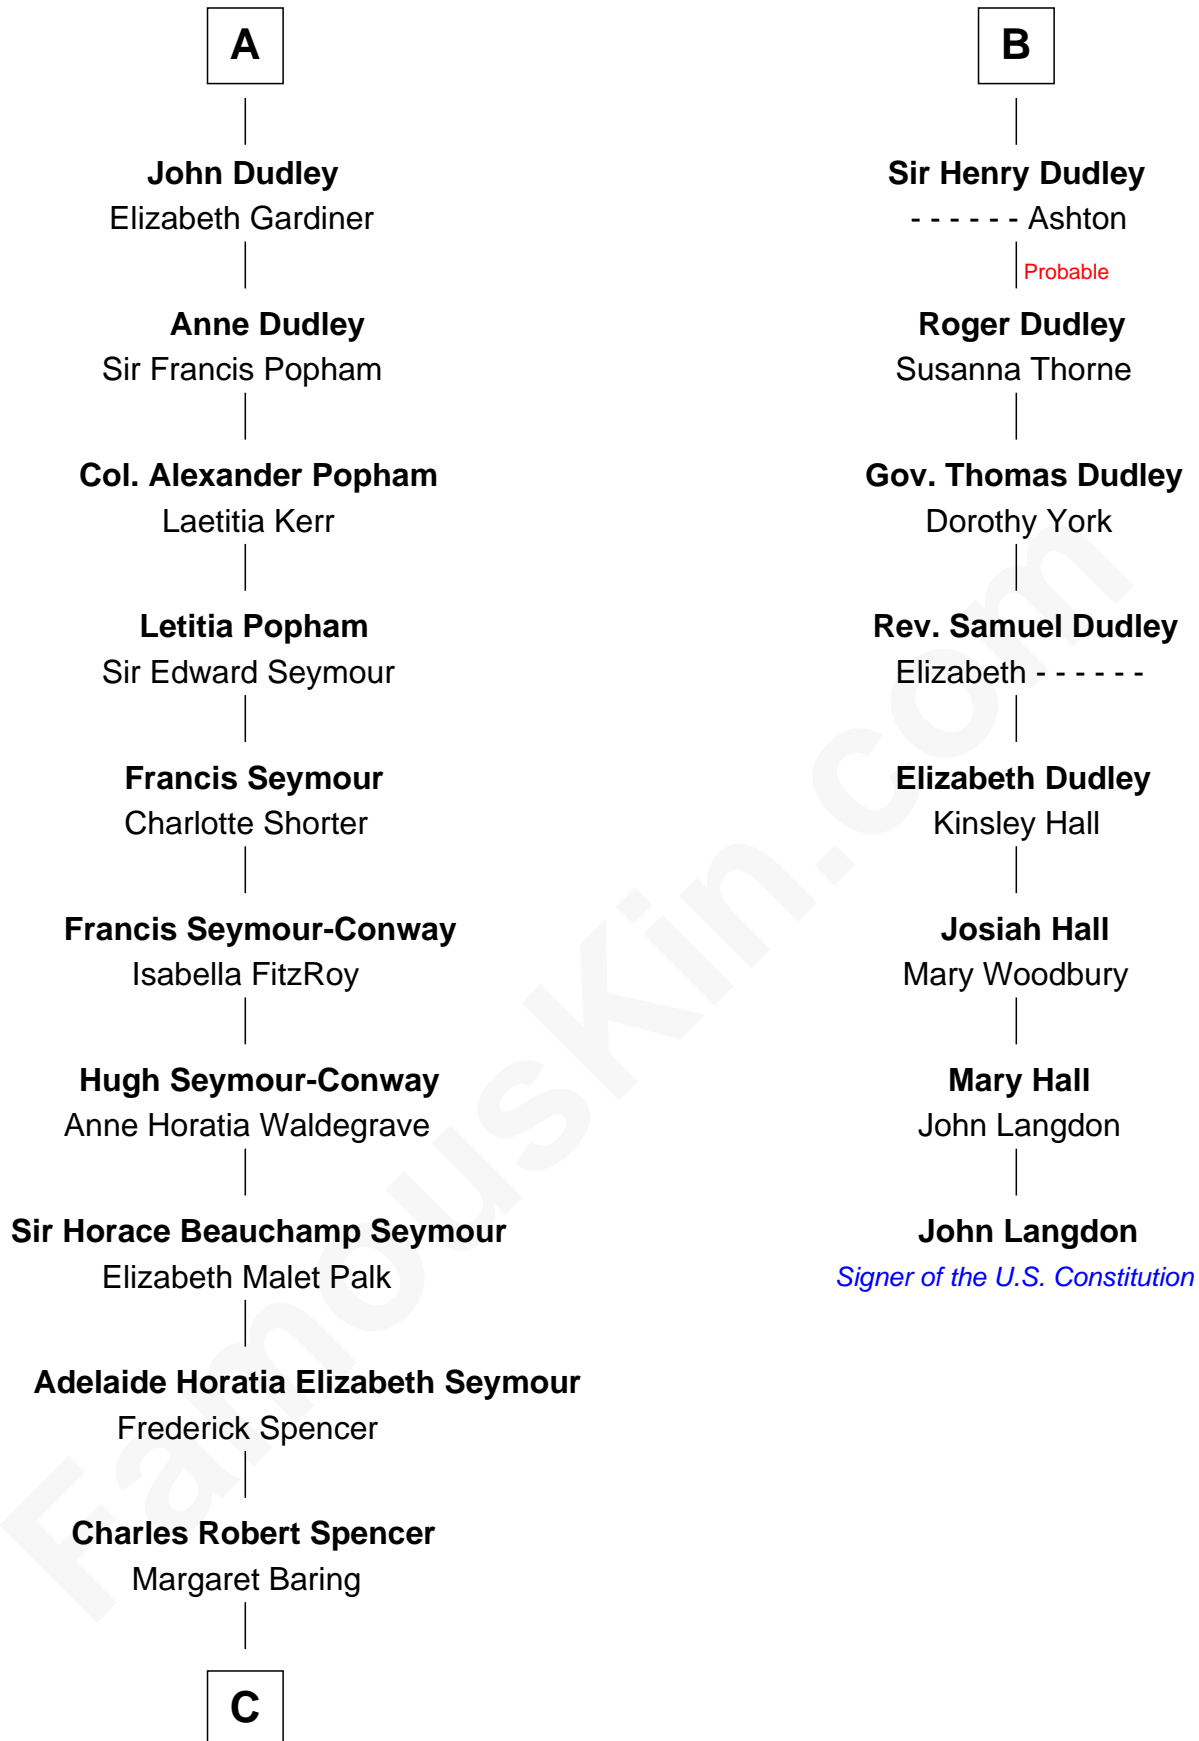

FamousKin.com Relationship Chart of

Prince Harry
Duke of Sussex

14th cousin 6 times removed of

John Langdon
Signer of the U.S. Constitution

Henry Plantagenet
Maud de Chaworth

Mary Plantagenet
Henry de Percy

Sir Henry Percy
Margaret de Neville

Sir Henry Percy
Elizabeth Mortimer

Elizabeth Percy
Sir John Clifford

Thomas Clifford
Joan Dacre

Matilda Clifford
Sir Edmund Sutton

Thomas Dudley
Grace Threlkeld

A

Eleanor Plantagenet
Richard Fitzalan

Alice Fitzalan
Sir Thomas de Holand

Eleanor Holand
Edward Cherleton

Joyce Cherleton
Sir John Tiptoft

Joyce Tiptoft
Sir Edmund Sutton

Sir Edward Sutton
Cecily Willoughby

Sir John Sutton
Cecily Grey

B

C

—
Albert Edward John Spencer

Cynthia Elinor Beatrix Hamilton

—
Edward John Spencer

Frances Ruth Burke Roche

—
Princess Diana Frances Spencer

Charles III, King of the United Kingdom

—
Prince Harry

Duke of Sussex