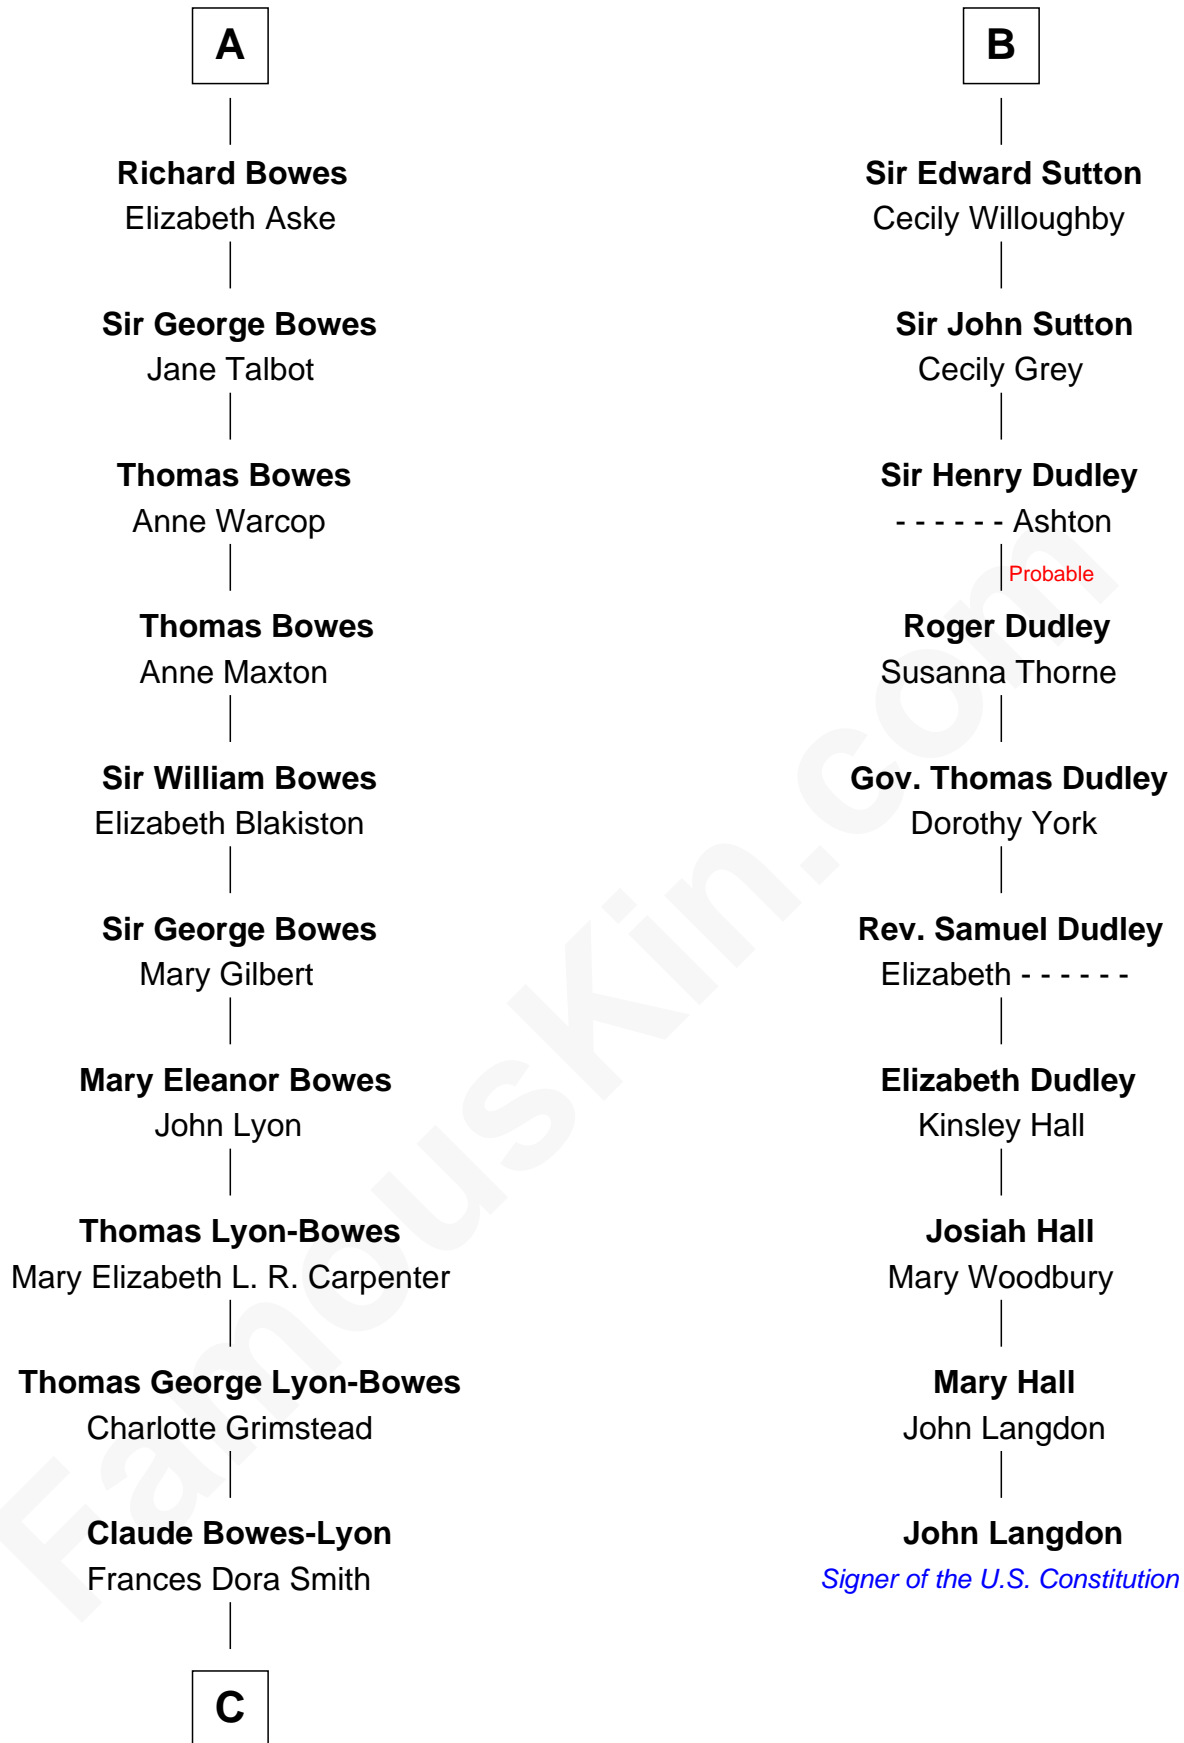

# FamousKin.com Relationship Chart of

**Prince Harry**  
*Duke of Sussex*

16th cousin 5 times removed of

**John Langdon**

*Signer of the U.S. Constitution*

**C**

**Claude George Bowes-Lyon**  
Cecilia Nina Cavendish-Bentinck

**Elizabeth Bowes-Lyon**  
George VI, King of the United Kingdom

**Elizabeth II, Queen of the United Kingdom**  
Prince Philip of Edinburgh

**Charles III, King of the United Kingdom**  
Princess Diana Frances Spencer

**Prince Harry**  
*Duke of Sussex*