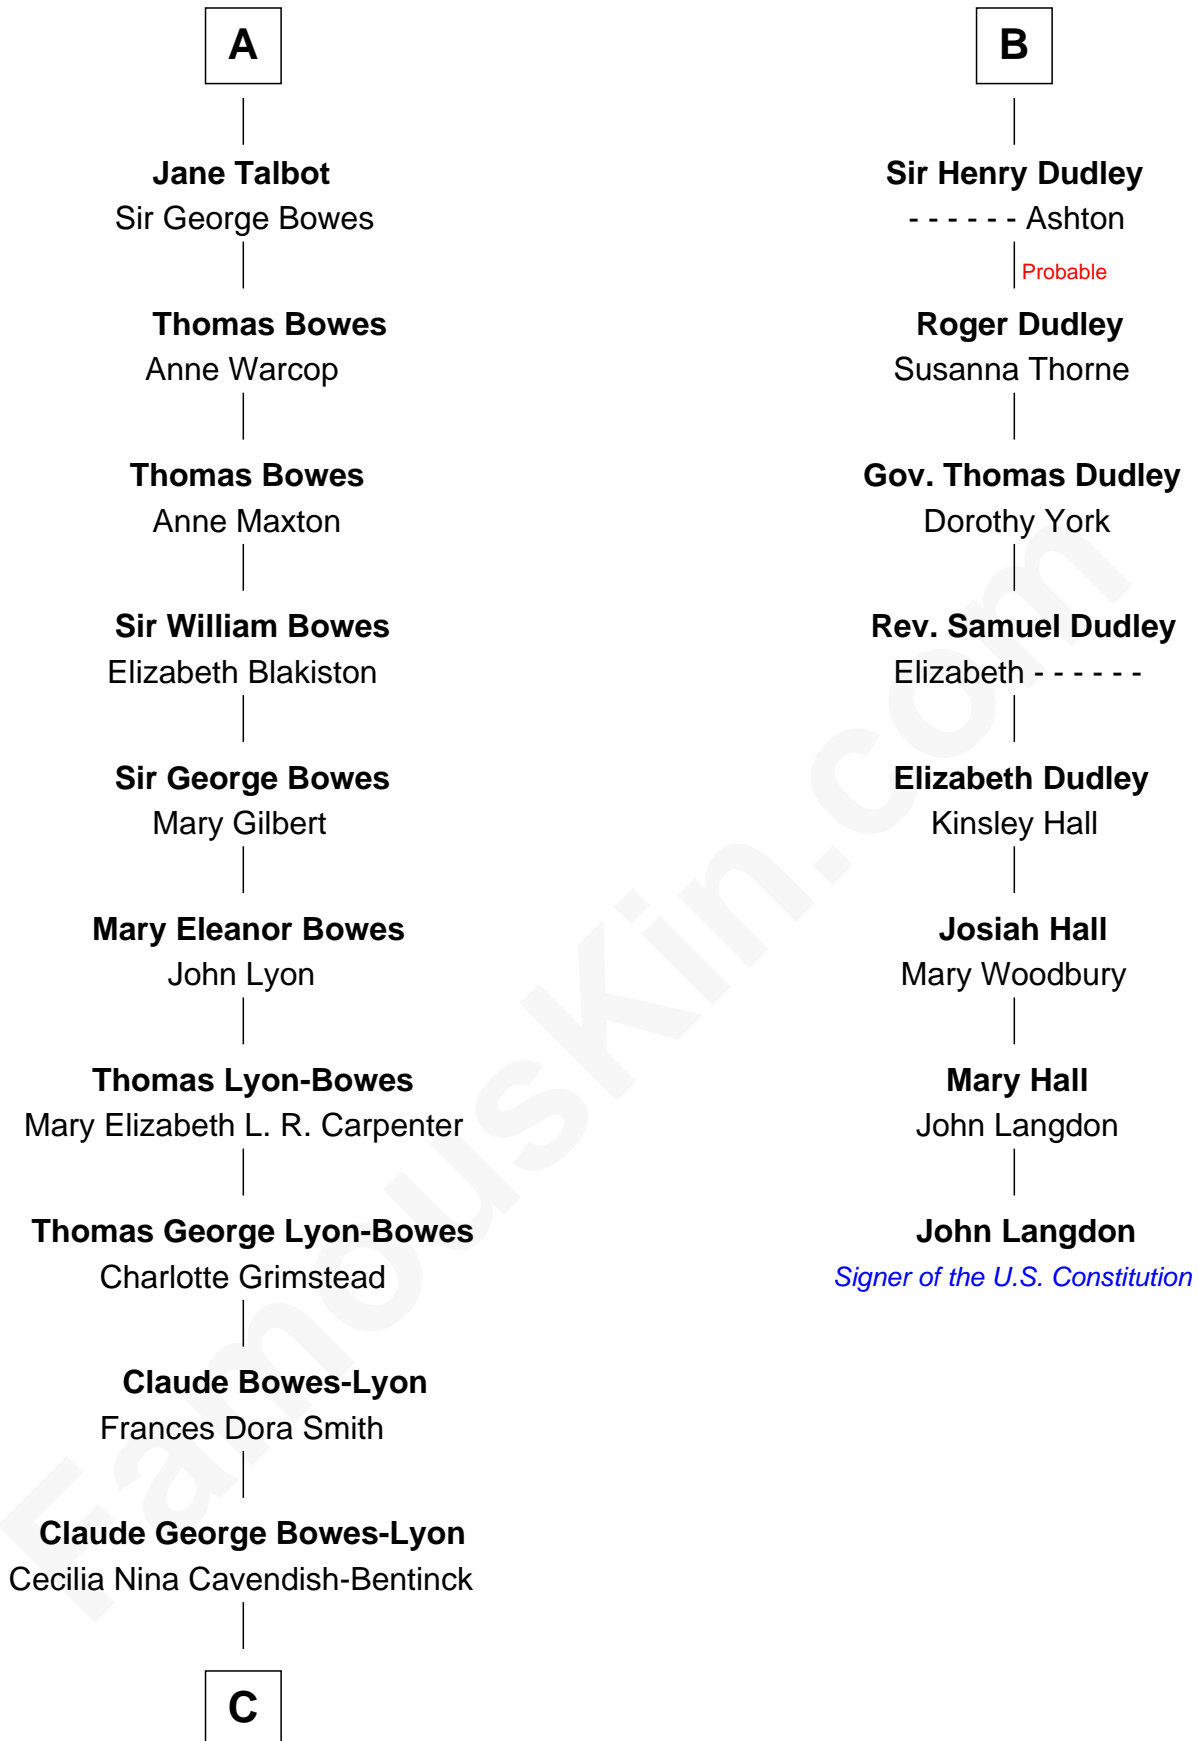

# FamousKin.com Relationship Chart of

**Prince Harry**  
*Duke of Sussex*

14th cousin 6 times removed of

**John Langdon**

*Signer of the U.S. Constitution*

**Sir William de Ros**  
Margery de Badlesmere

**Maud de Roos**  
John de Welles

**Anne de Welles**  
James Butler

**James Butler**  
Joan Beauchamp

**Elizabeth Butler**  
John Talbot

**Sir Gilbert Talbot**  
Audrey Cotton

**Sir John Talbot**  
Margaret Troutbeck

**Sir John Talbot**  
Frances Giffard

**A**

**Thomas de Ros**  
Beatrice de Stafford

**Margaret de Ros**  
Sir Reynold Grey

**Margaret Grey**  
Sir William Bonville

**William Bonville**  
Elizabeth Harington

**William Bonville**  
Katherine Neville

**Cecily Bonville**  
Thomas Grey

**Cecily Grey**  
Sir John Sutton

**B**

**C**

**Elizabeth Bowes-Lyon**

George VI, King of the United Kingdom

**Elizabeth II, Queen of the United Kingdom**

Prince Philip of Edinburgh