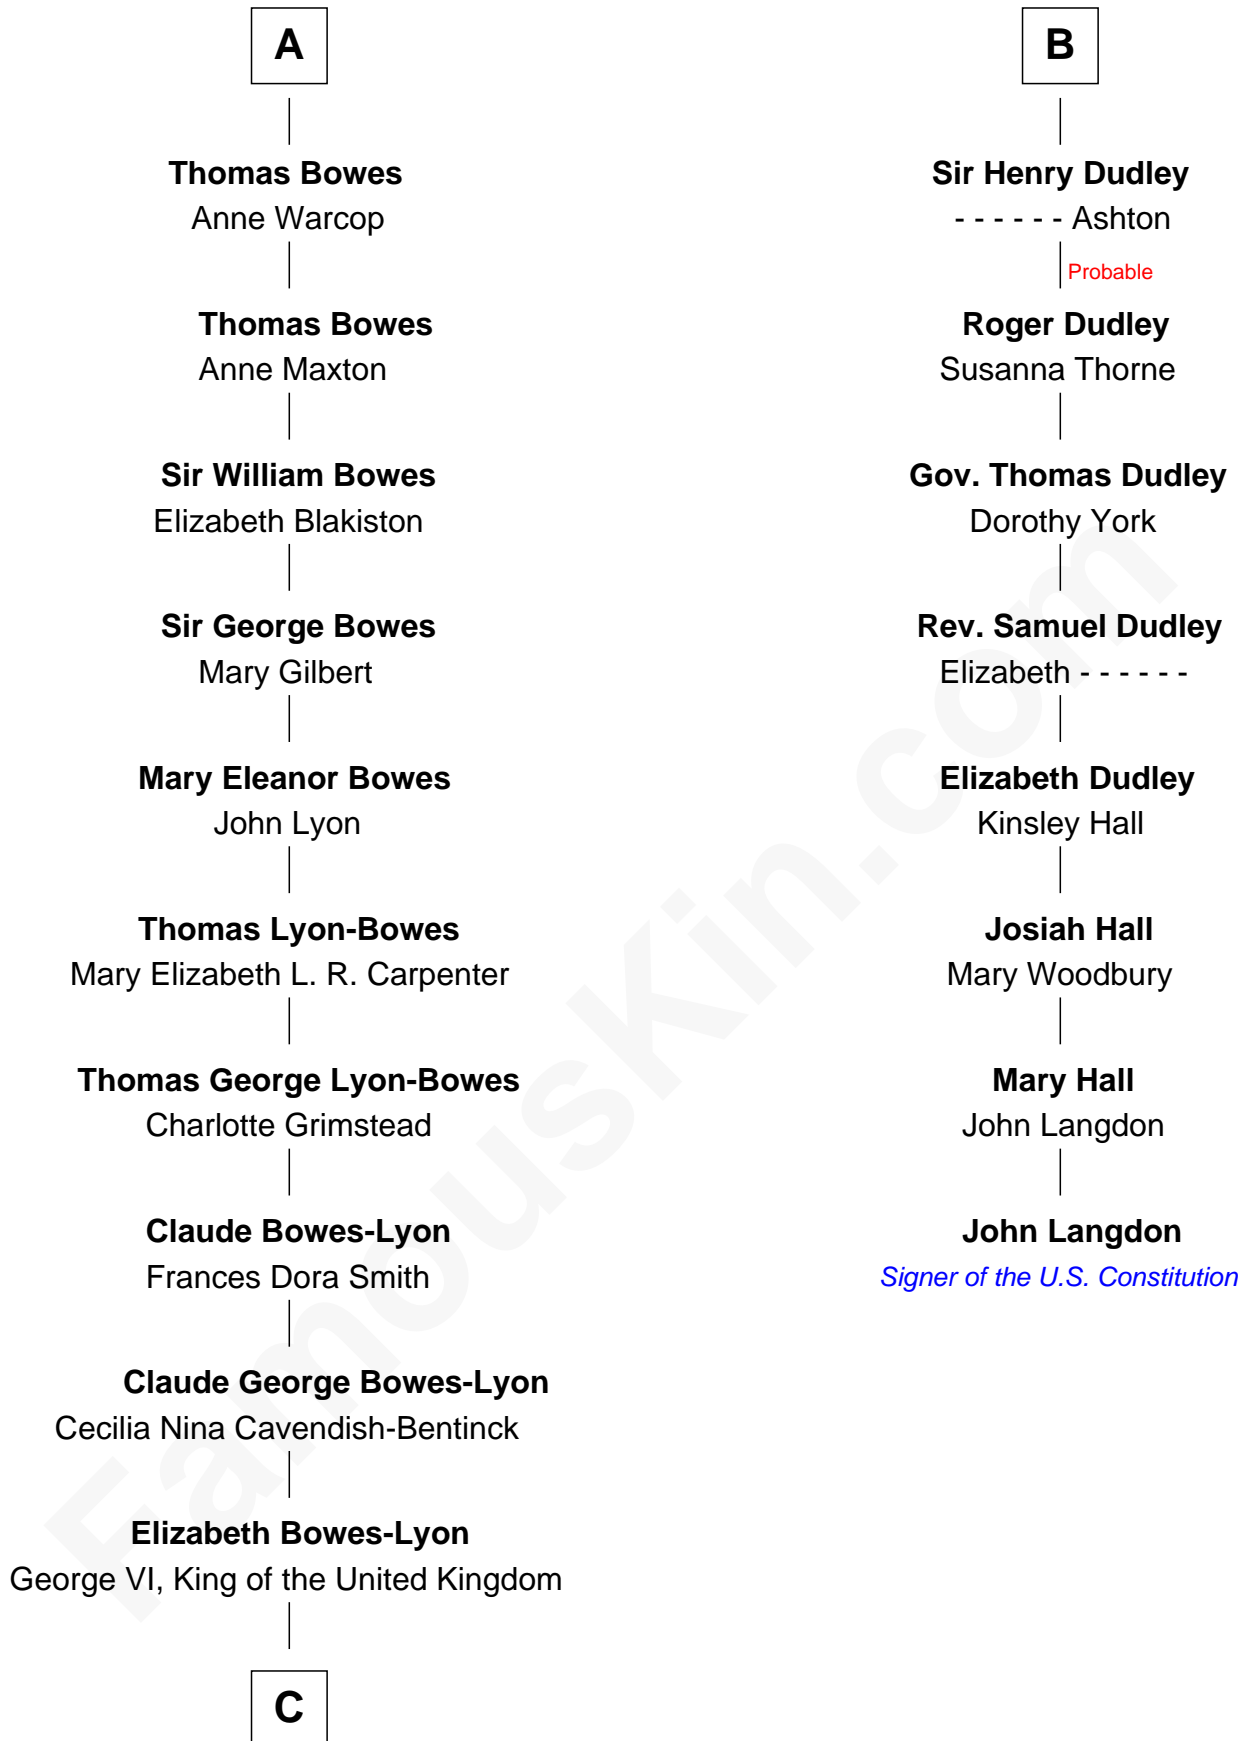

# FamousKin.com Relationship Chart of

**Prince Harry**  
*Duke of Sussex*

14th cousin 5 times removed of

**John Langdon**

*Signer of the U.S. Constitution*

**Edmund Fitzalan**  
Alice de Warenne

**C**

**Elizabeth II, Queen of the United Kingdom**

Prince Philip of Edinburgh

**Charles III, King of the United Kingdom**

Princess Diana Frances Spencer

**Prince Harry**

*Duke of Sussex*

FamousKin.com