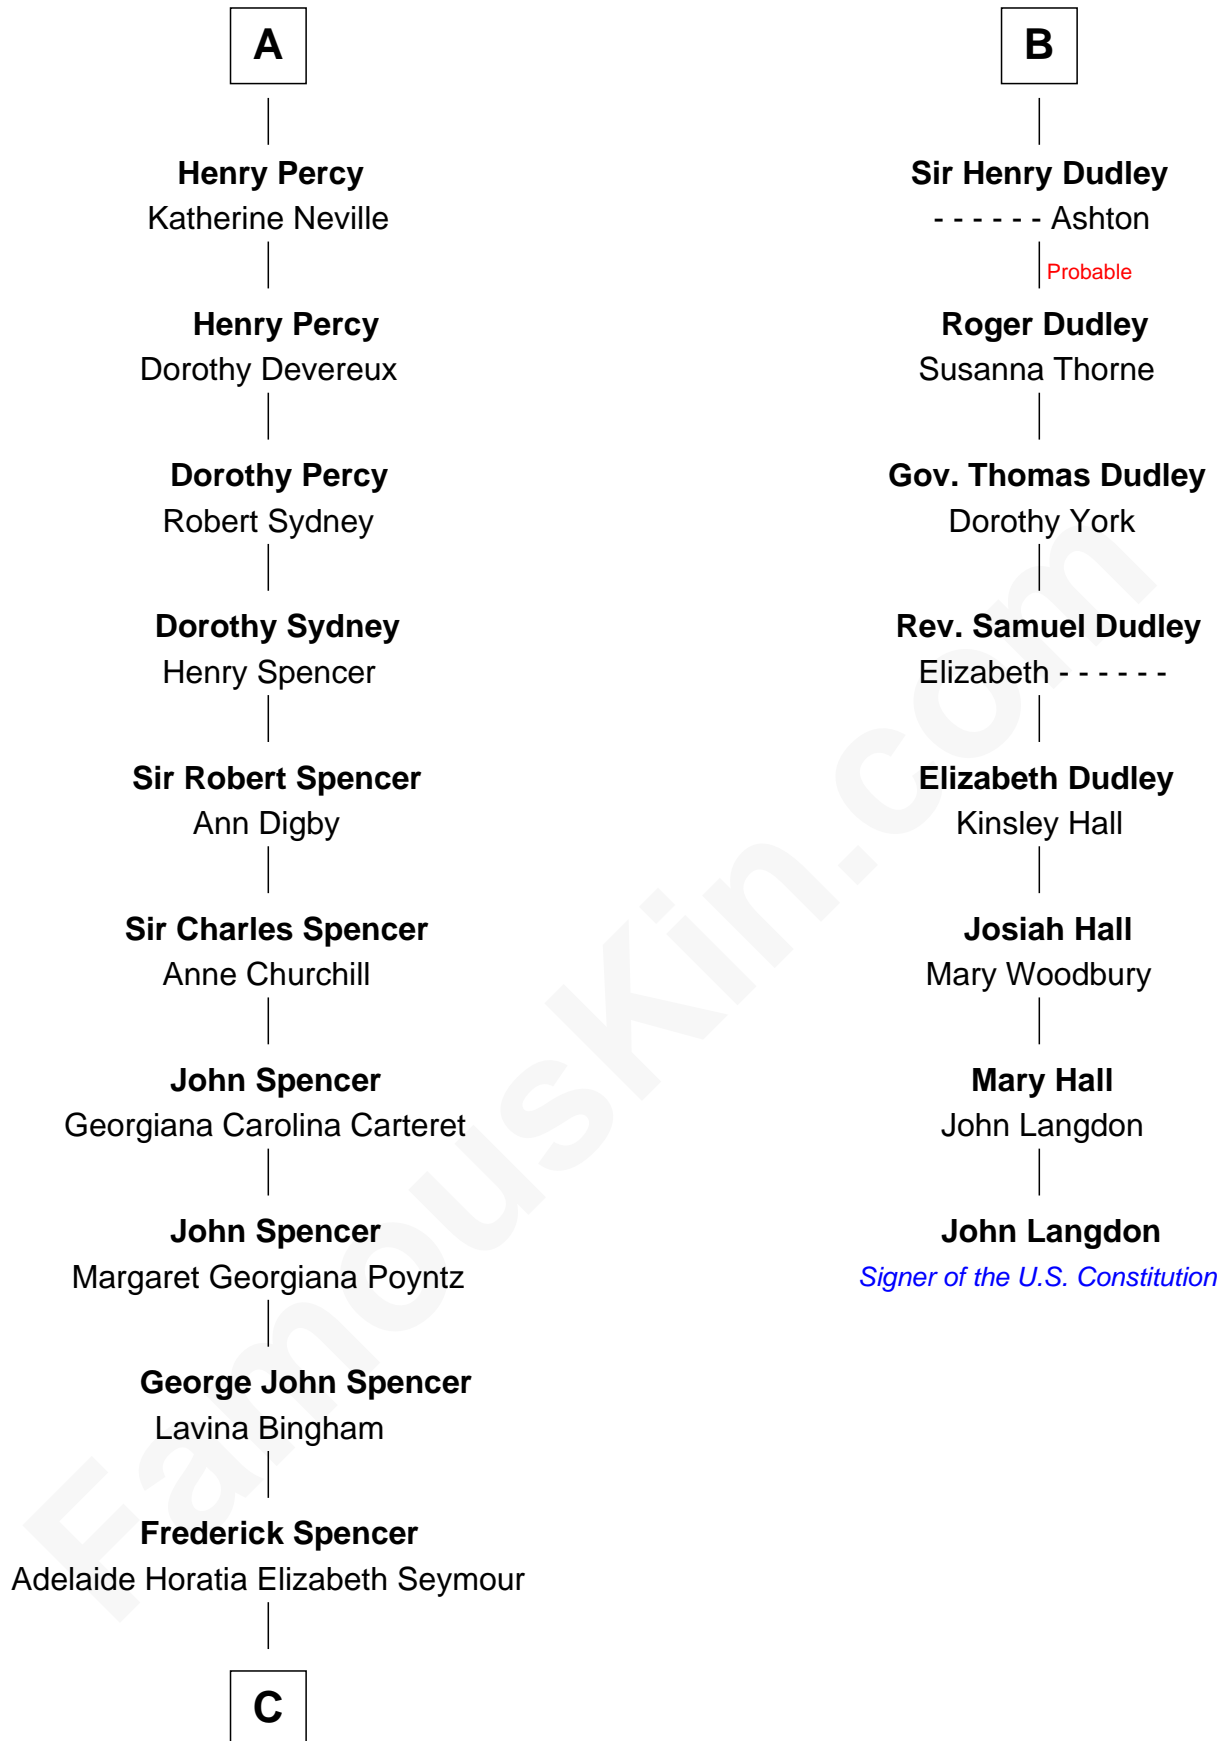

FamousKin.com Relationship Chart of

Prince Harry
Duke of Sussex

14th cousin 7 times removed of

John Langdon

Signer of the U.S. Constitution

Sir Robert de Holland

Maude la Zouche

C

—
Charles Robert Spencer

Margaret Baring

—
Albert Edward John Spencer

Cynthia Elinor Beatrix Hamilton

—
Edward John Spencer

Frances Ruth Burke Roche

—
Princess Diana Frances Spencer

Charles III, King of the United Kingdom