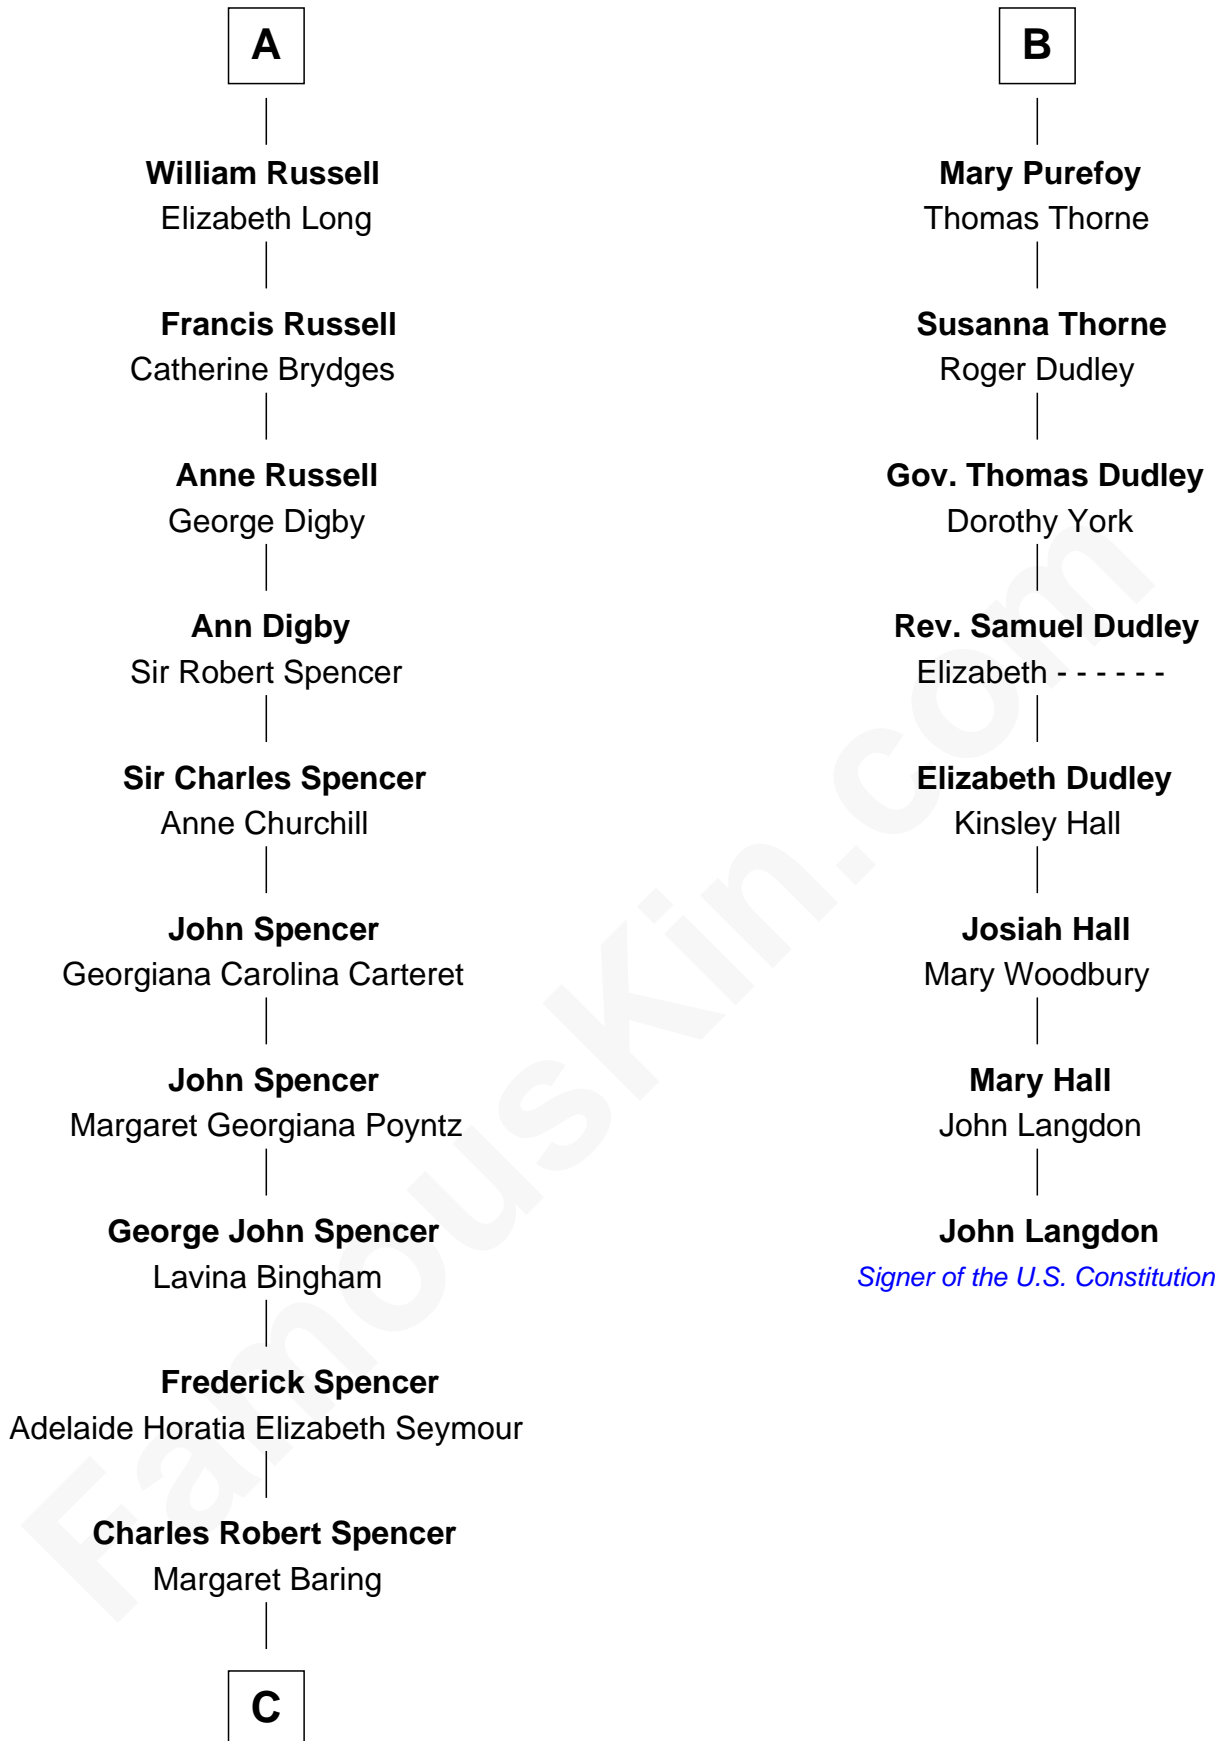

FamousKin.com Relationship Chart of

Prince Harry
Duke of Sussex

14th cousin 6 times removed of

John Langdon

Signer of the U.S. Constitution

Sir John Howard

Alice de Bois

C

—
Albert Edward John Spencer

Cynthia Elinor Beatrix Hamilton

—
Edward John Spencer

Frances Ruth Burke Roche

—
Princess Diana Frances Spencer

Charles III, King of the United Kingdom

—
Prince Harry

Duke of Sussex