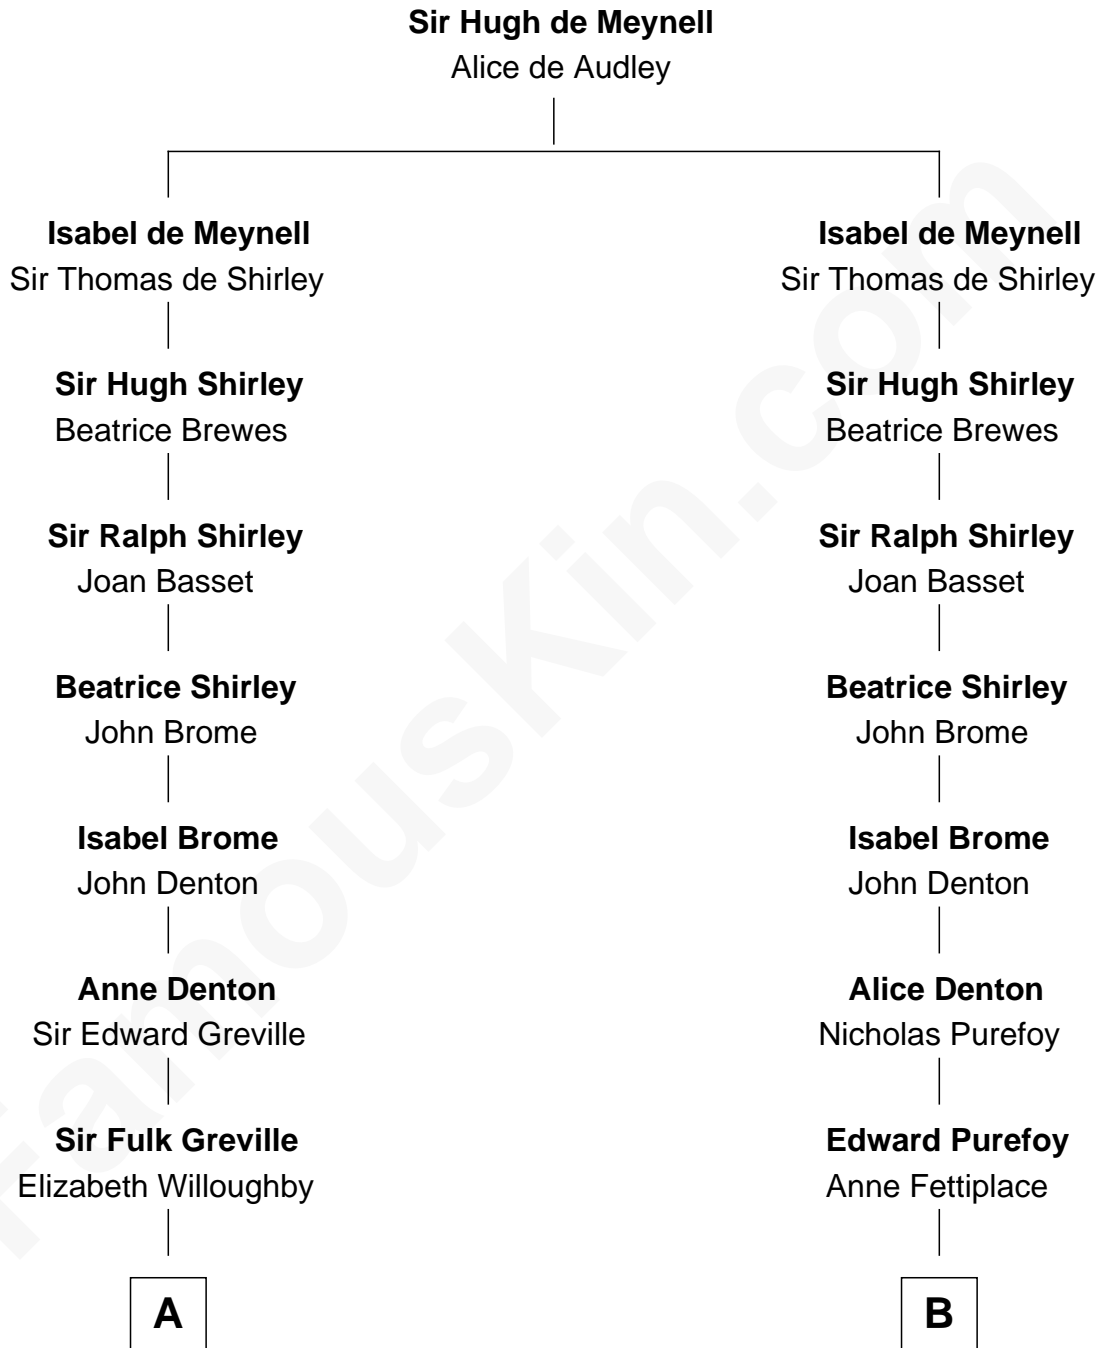

FamousKin.com Relationship Chart of

Prince Harry
Duke of Sussex

14th cousin 7 times removed of

John Langdon
Signer of the U.S. Constitution

C

Cecilia Nina Cavendish-Bentinck

Claude George Bowes-Lyon

Elizabeth Bowes-Lyon

George VI, King of the United Kingdom

Elizabeth II, Queen of the United Kingdom

Prince Philip of Edinburgh

Charles III, King of the United Kingdom

Princess Diana Frances Spencer

Prince Harry

Duke of Sussex