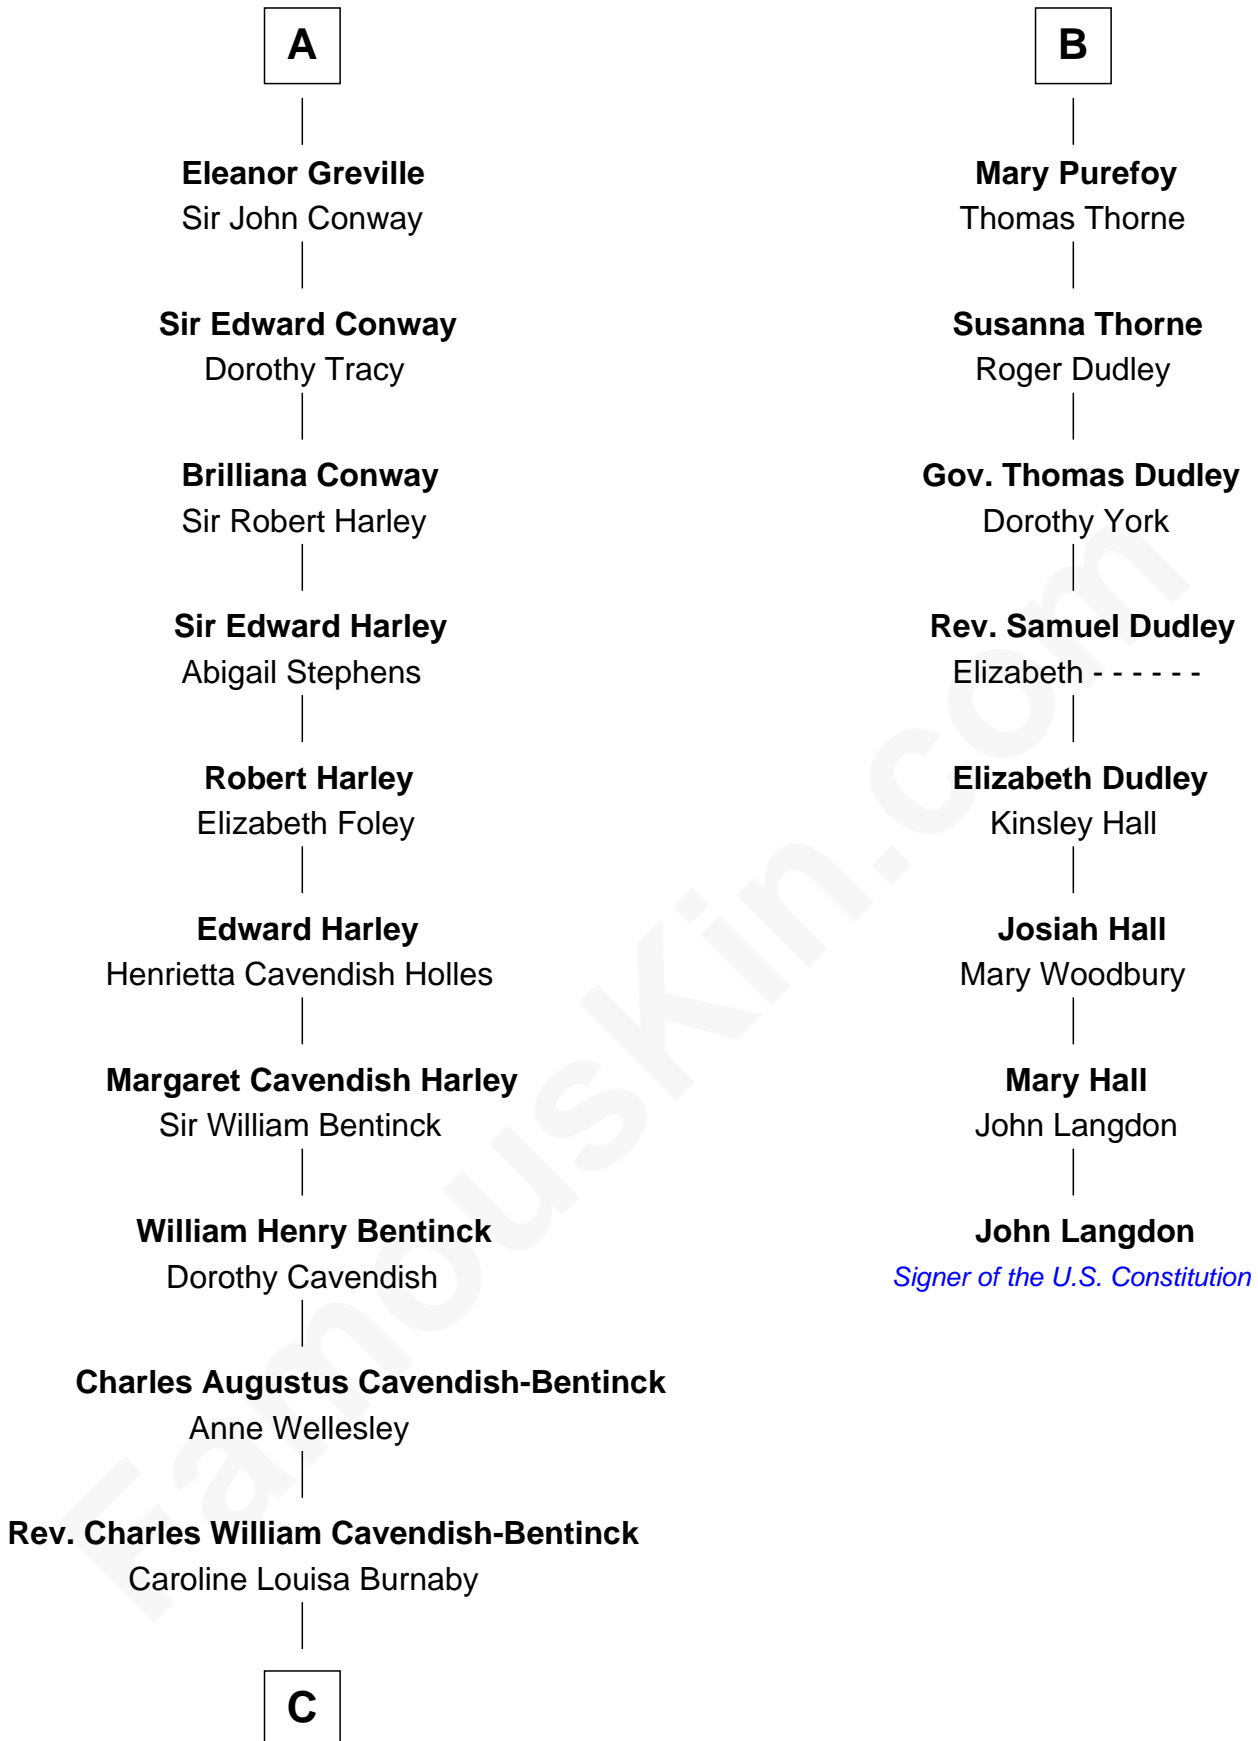

FamousKin.com Relationship Chart of

Prince Harry
Duke of Sussex

14th cousin 7 times removed of

John Langdon
Signer of the U.S. Constitution

C

Cecilia Nina Cavendish-Bentinck

Claude George Bowes-Lyon

Elizabeth Bowes-Lyon

George VI, King of the United Kingdom

Elizabeth II, Queen of the United Kingdom

Prince Philip of Edinburgh

Charles III, King of the United Kingdom

Princess Diana Frances Spencer

Prince Harry

Duke of Sussex