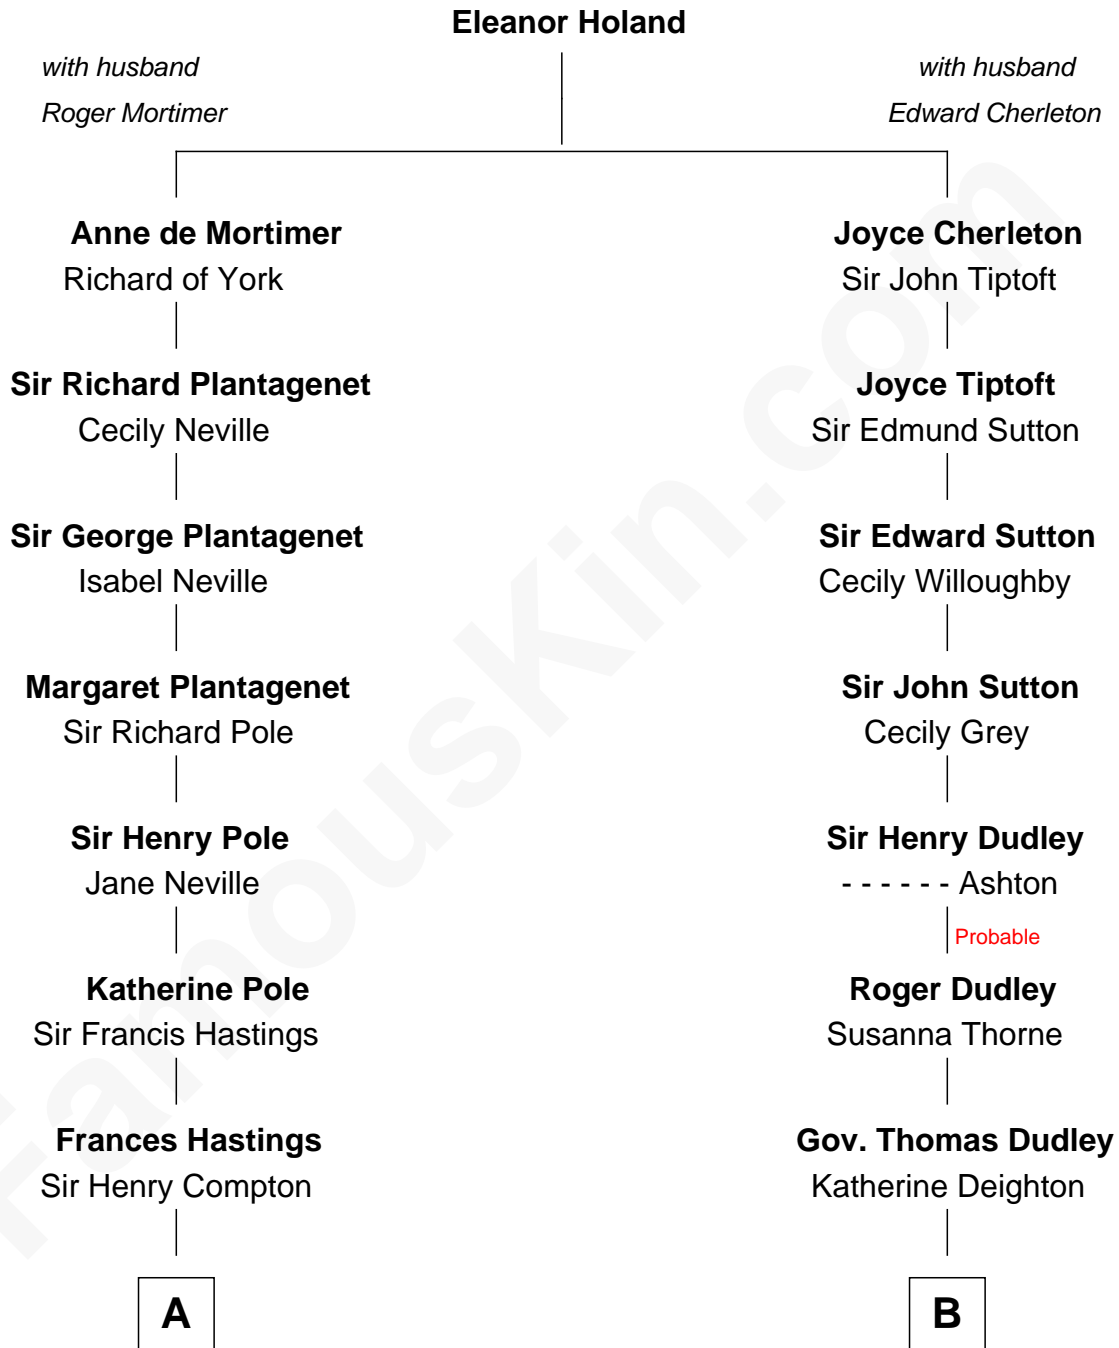

FamousKin.com Relationship Chart of

Prince Harry
Duke of Sussex

15th cousin 4 times removed of

Louis Auchincloss
Author

C

Edward John Spencer
Frances Ruth Burke Roche

Princess Diana Frances Spencer
Charles III, King of the United Kingdom

Prince Harry
Duke of Sussex

FamousKin.com