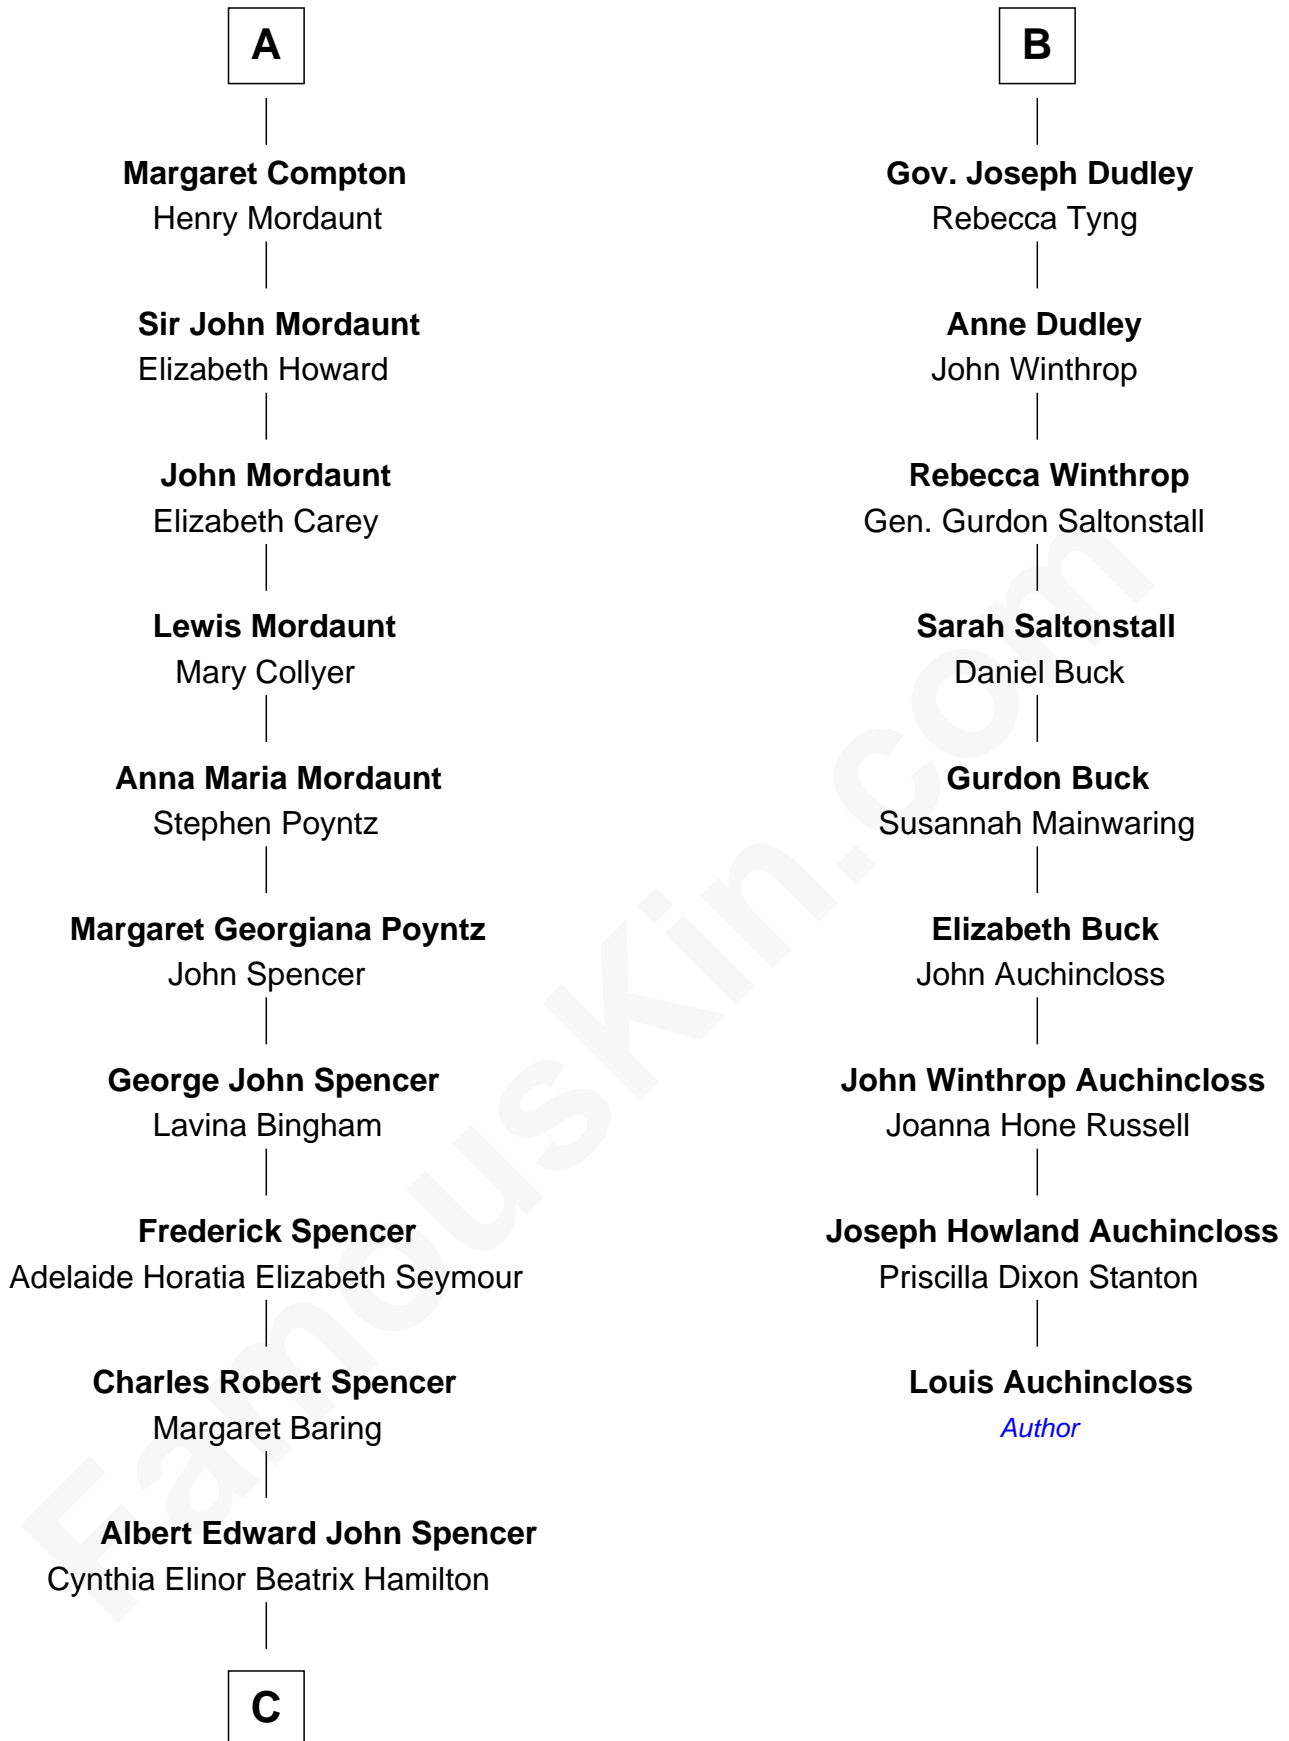

FamousKin.com Relationship Chart of

Prince Harry
Duke of Sussex

15th cousin 4 times removed of

Louis Auchincloss
Author

C

Edward John Spencer
Frances Ruth Burke Roche

Princess Diana Frances Spencer
Charles III, King of the United Kingdom

Prince Harry
Duke of Sussex

FamousKin.com