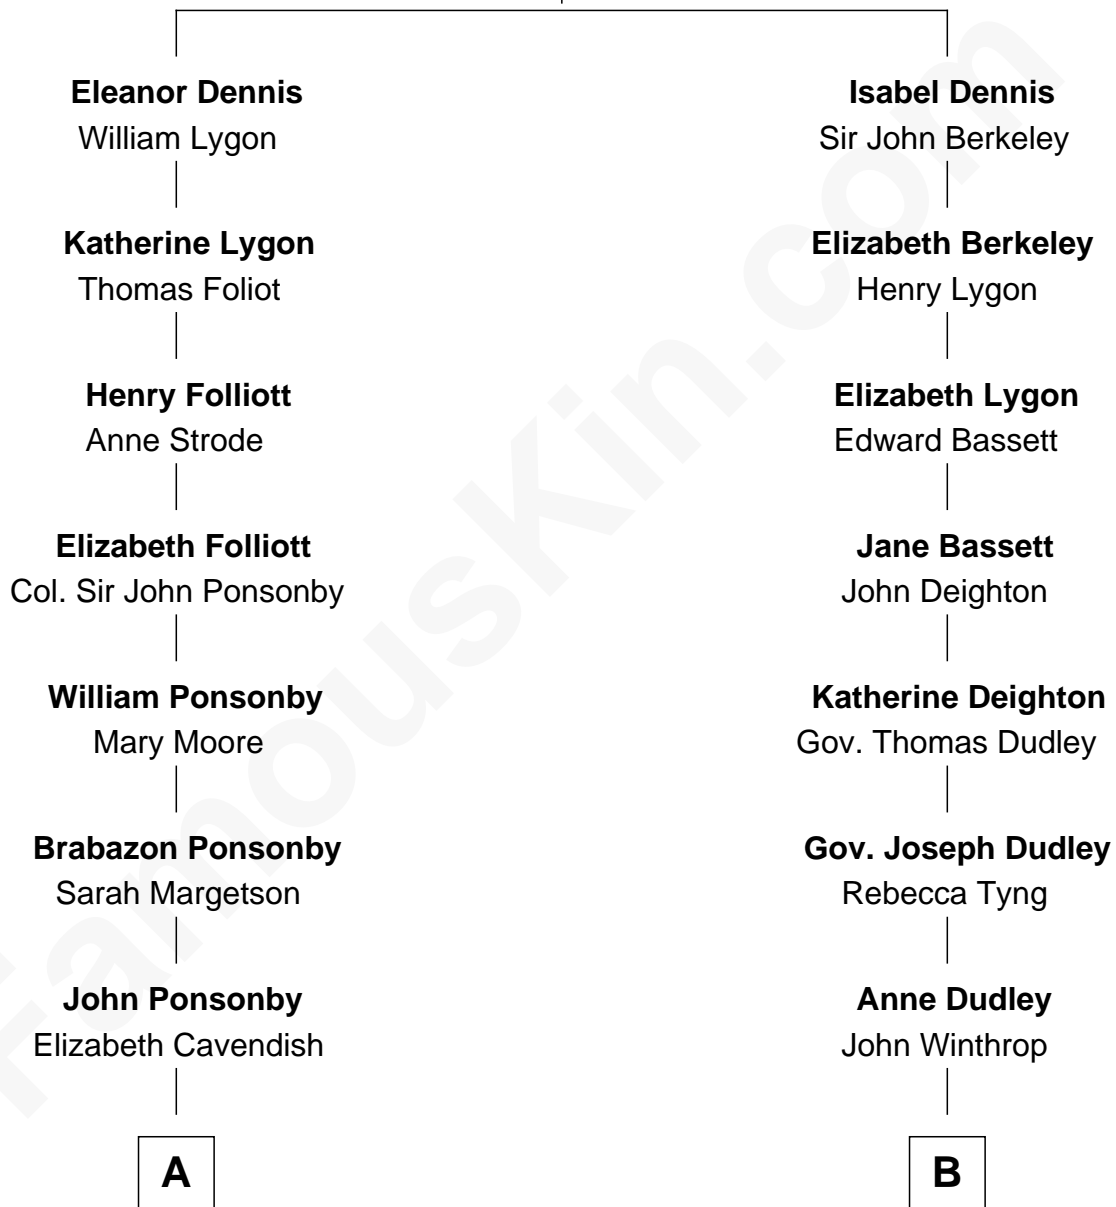

FamousKin.com Relationship Chart of

Prince Harry
Duke of Sussex

13th cousin 2 times removed of

Louis Auchincloss
Author

Sir William Dennis
Anne Berkeley

A

William Brabazon Ponsonby

Louisa Molesworth

Mary Elizabeth Ponsonby

Charles Grey

Elizabeth Grey

John Crocker Bulteel

Louisa Emily Charlotte Bulteel

Edward Charles Baring

Margaret Baring

Charles Robert Spencer

Albert Edward John Spencer

Cynthia Elinor Beatrix Hamilton

Edward John Spencer

Frances Ruth Burke Roche

Princess Diana Frances Spencer

Charles III, King of the United Kingdom

Prince Harry

Duke of Sussex