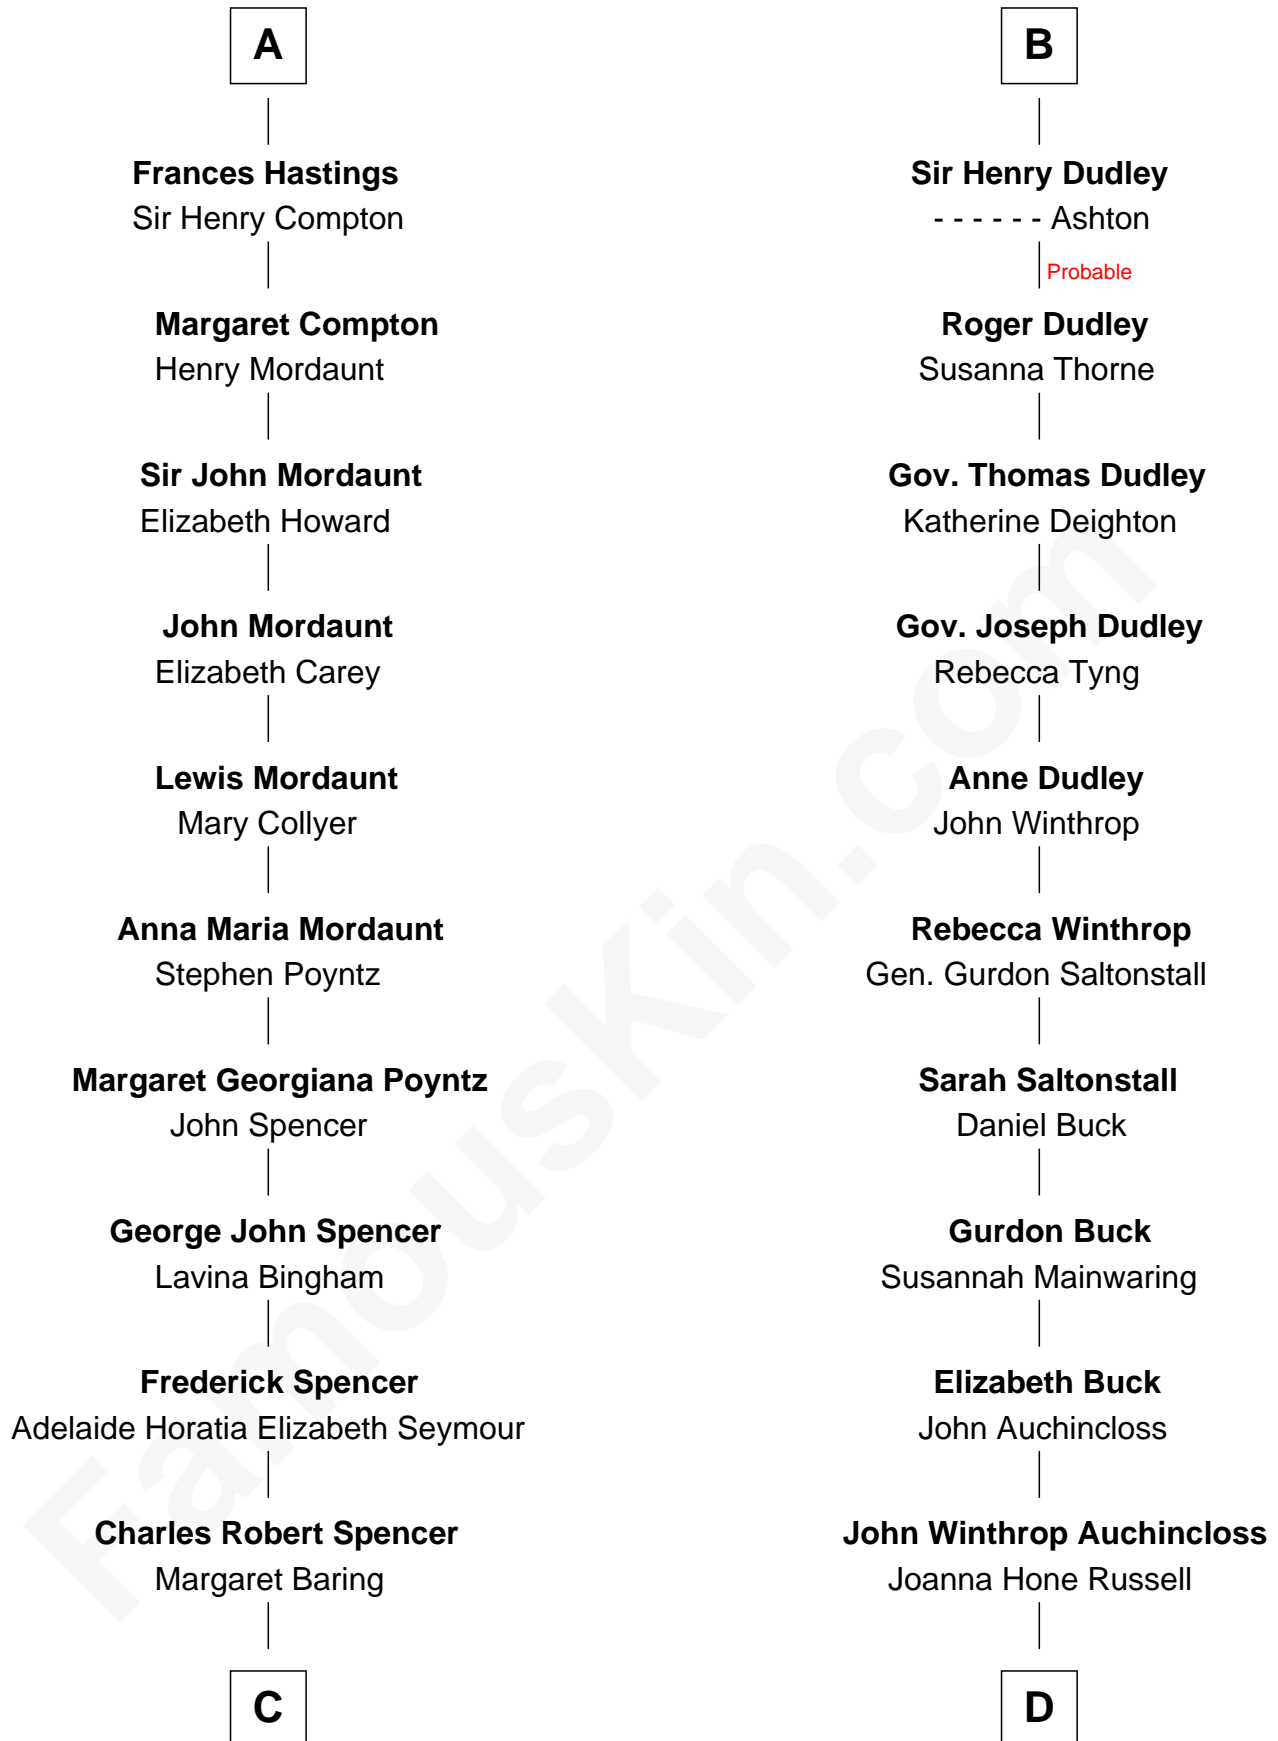

# FamousKin.com Relationship Chart of

**Prince Harry**  
*Duke of Sussex*

18th cousin 2 times removed of

**Louis Auchincloss**  
*Author*

**C**

**Albert Edward John Spencer**  
Cynthia Elinor Beatrix Hamilton

**Edward John Spencer**  
Frances Ruth Burke Roche

**Princess Diana Frances Spencer**  
Charles III, King of the United Kingdom

**Prince Harry**  
*Duke of Sussex*

**D**

**Joseph Howland Auchincloss**  
Priscilla Dixon Stanton