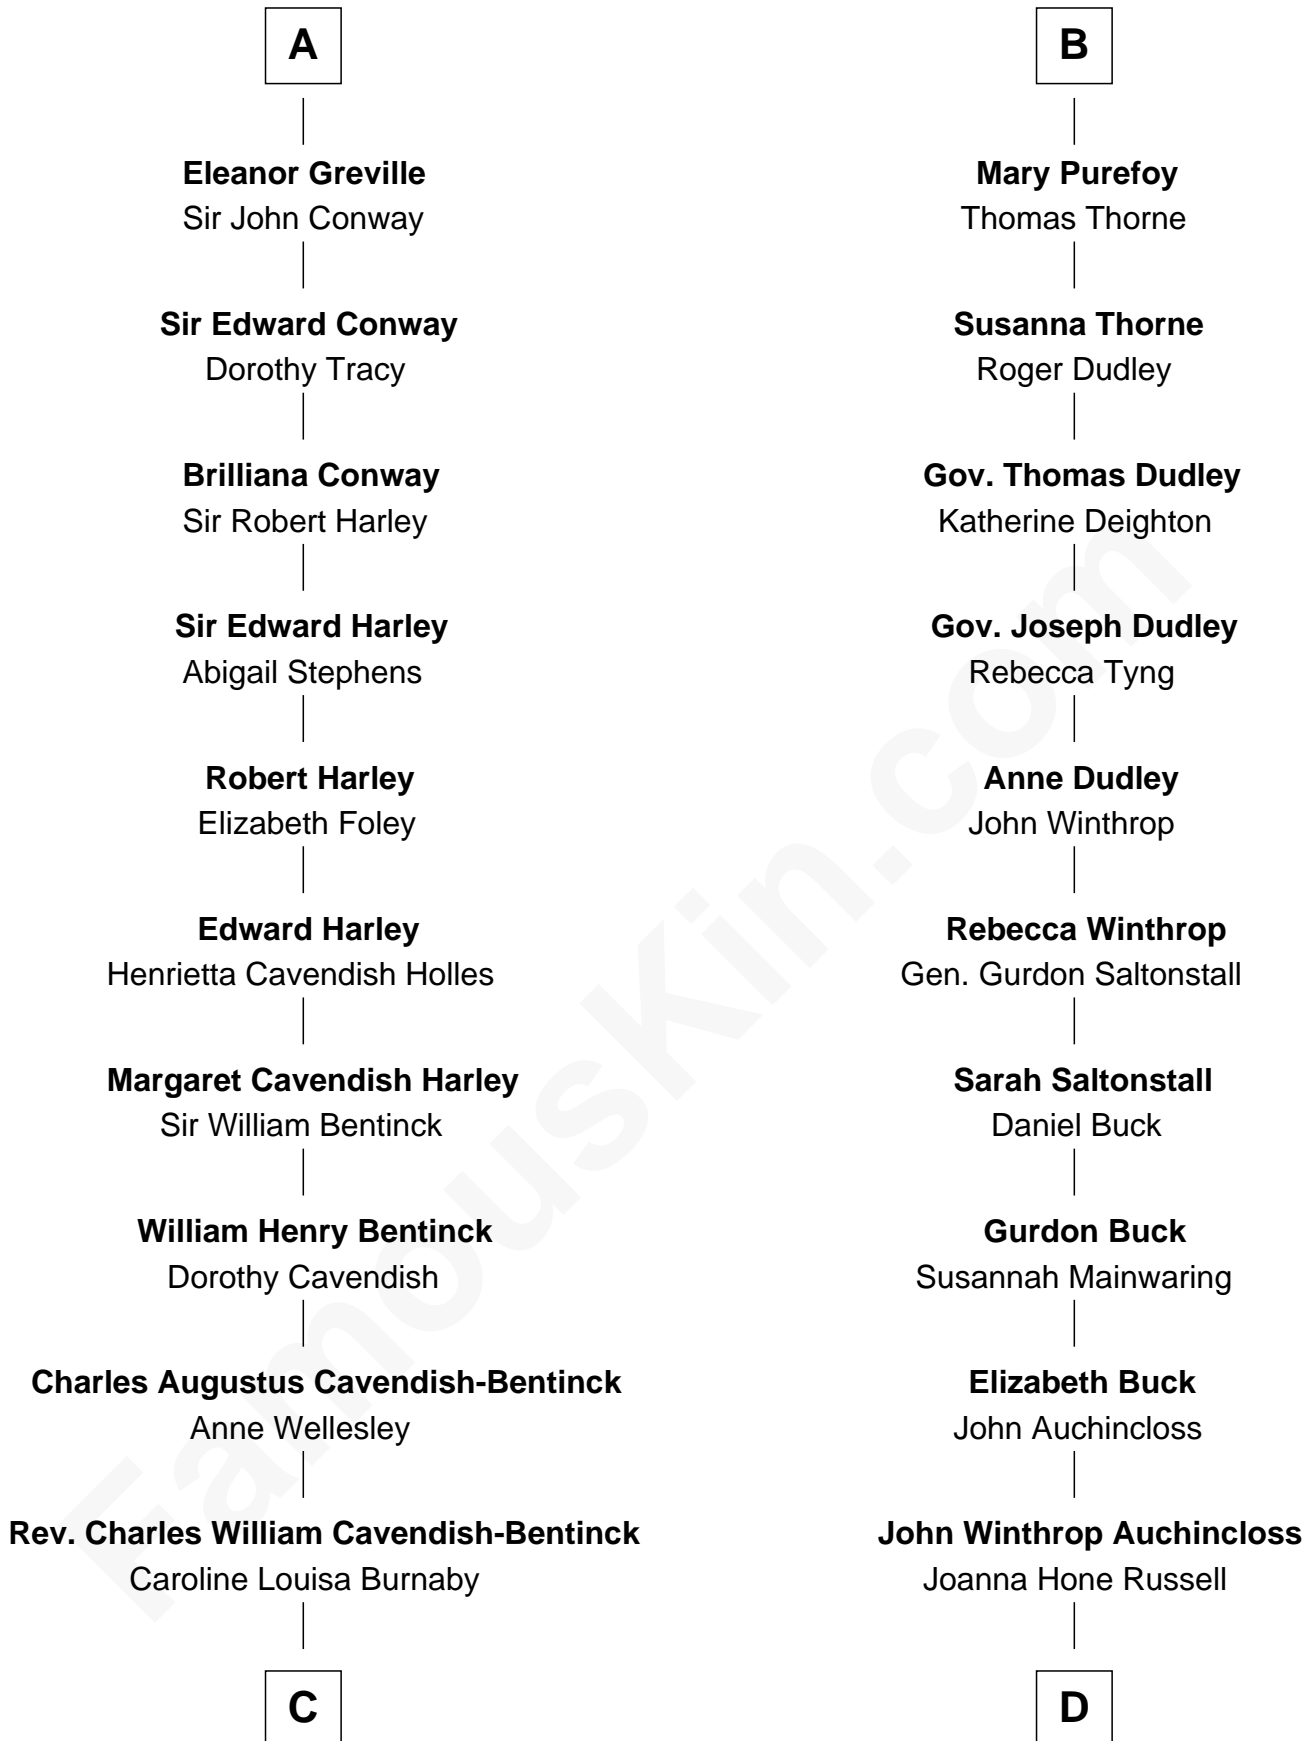

# FamousKin.com Relationship Chart of

**Prince Harry**  
*Duke of Sussex*

18th cousin 3 times removed of

**Louis Auchincloss**  
*Author*

**Sir Peter de Brewes**  
Agnes de Clifford

**Sir Peter de Brewes**  
Joan Howard

**Beatrice Brewes**  
Sir Hugh Shirley

**Sir Ralph Shirley**  
Joan Basset

**Beatrice Shirley**  
John Brome

**Isabel Brome**  
John Denton

**Anne Denton**  
Sir Edward Greville

**Sir Fulk Greville**  
Elizabeth Willoughby

**A**

**Sir Peter de Brewes**  
Joan Howard

**Beatrice Brewes**  
Sir Hugh Shirley

**Sir Ralph Shirley**  
Joan Basset

**Beatrice Shirley**  
John Brome

**Isabel Brome**  
John Denton

**Alice Denton**  
Nicholas Purefoy

**Edward Purefoy**  
Anne Fettiplace

**B**

**C**

**Cecilia Nina Cavendish-Bentinck**

Claude George Bowes-Lyon

**Elizabeth Bowes-Lyon**

George VI, King of the United Kingdom

**Elizabeth II, Queen of the United Kingdom**