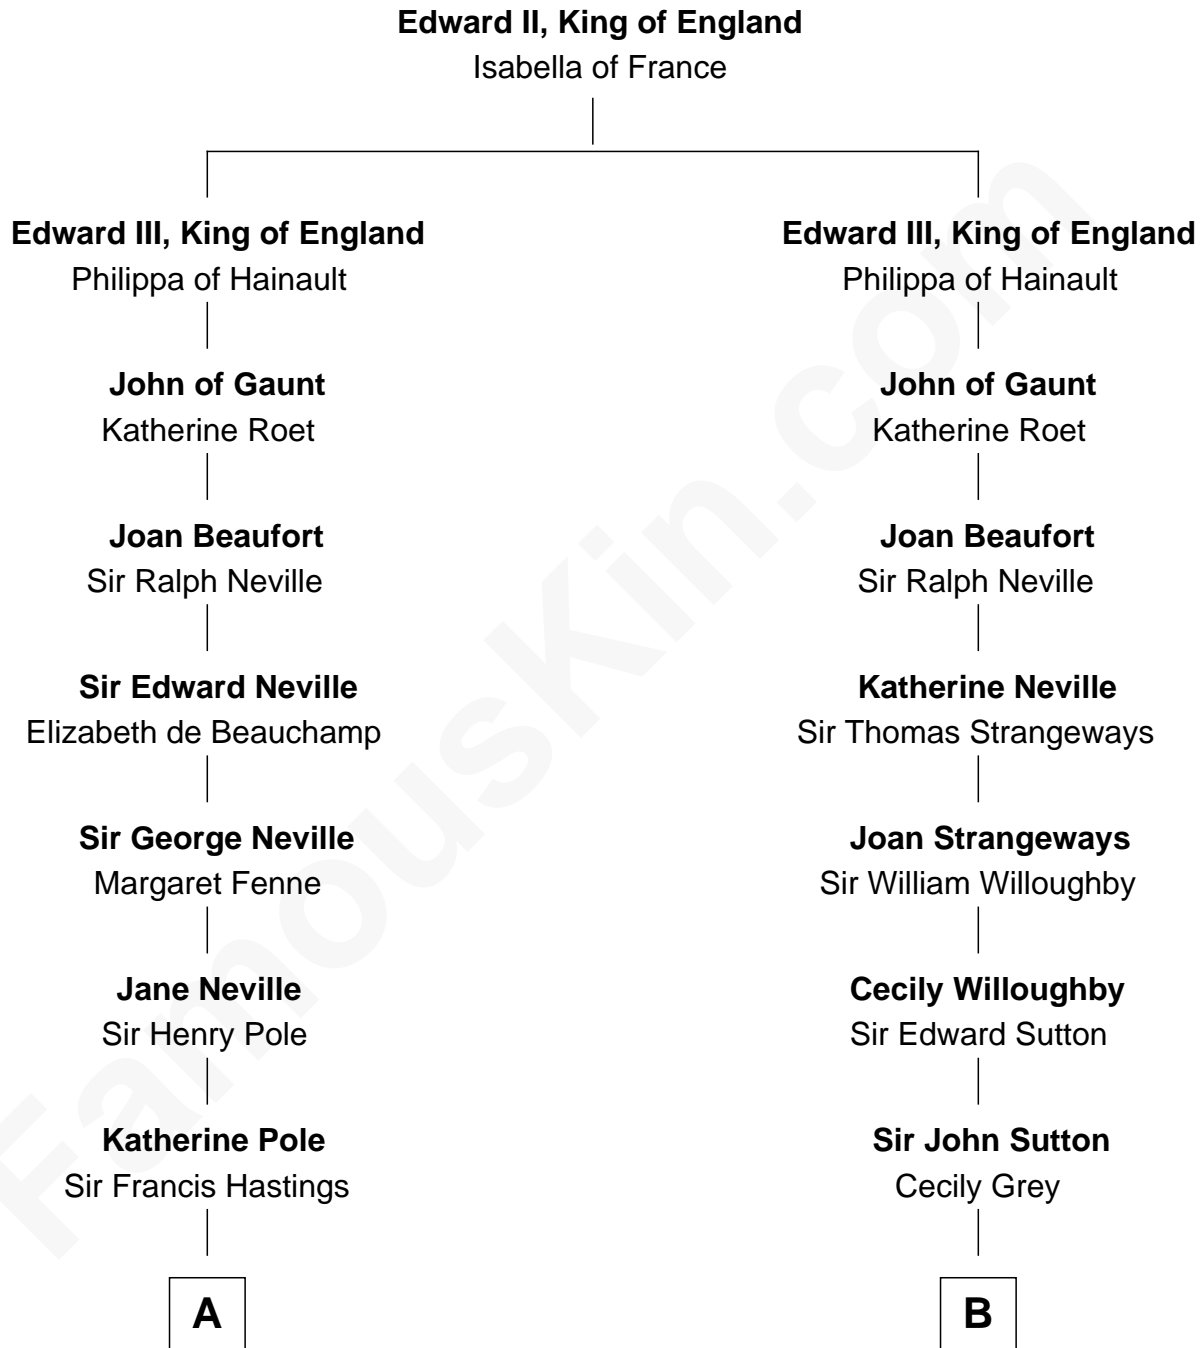

FamousKin.com Relationship Chart of

Prince Harry
Duke of Sussex

18th cousin 2 times removed of

Louis Auchincloss
Author

C

Albert Edward John Spencer
Cynthia Elinor Beatrix Hamilton

Edward John Spencer
Frances Ruth Burke Roche

Princess Diana Frances Spencer
Charles III, King of the United Kingdom

Prince Harry
Duke of Sussex

D

Joseph Howland Auchincloss
Priscilla Dixon Stanton

Louis Auchincloss
Author

FamousKin.com