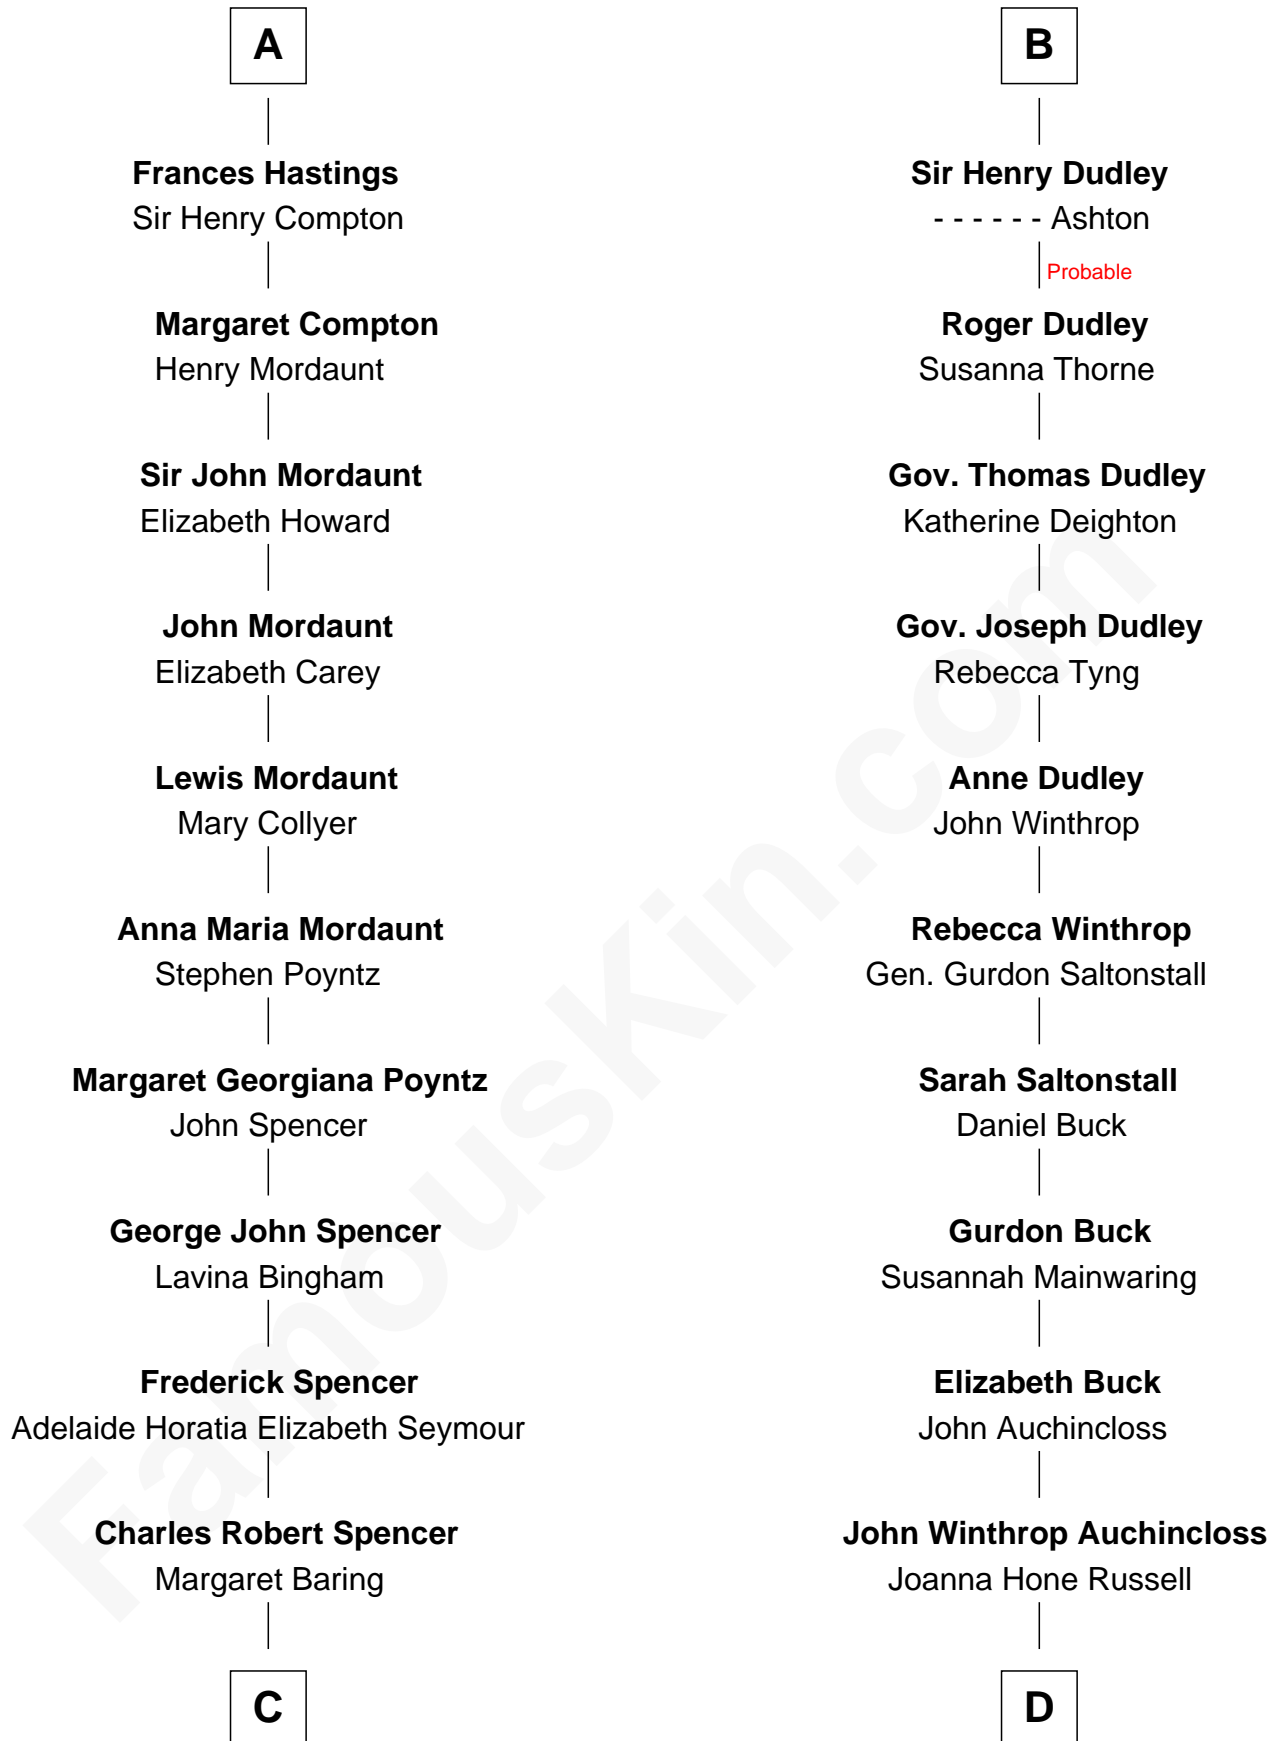

FamousKin.com Relationship Chart of

Prince Harry
Duke of Sussex

18th cousin 2 times removed of

Louis Auchincloss
Author

C

Albert Edward John Spencer
Cynthia Elinor Beatrix Hamilton

Edward John Spencer
Frances Ruth Burke Roche

Princess Diana Frances Spencer
Charles III, King of the United Kingdom

Prince Harry
Duke of Sussex

D

Joseph Howland Auchincloss
Priscilla Dixon Stanton

Louis Auchincloss
Author

FamousKin.com