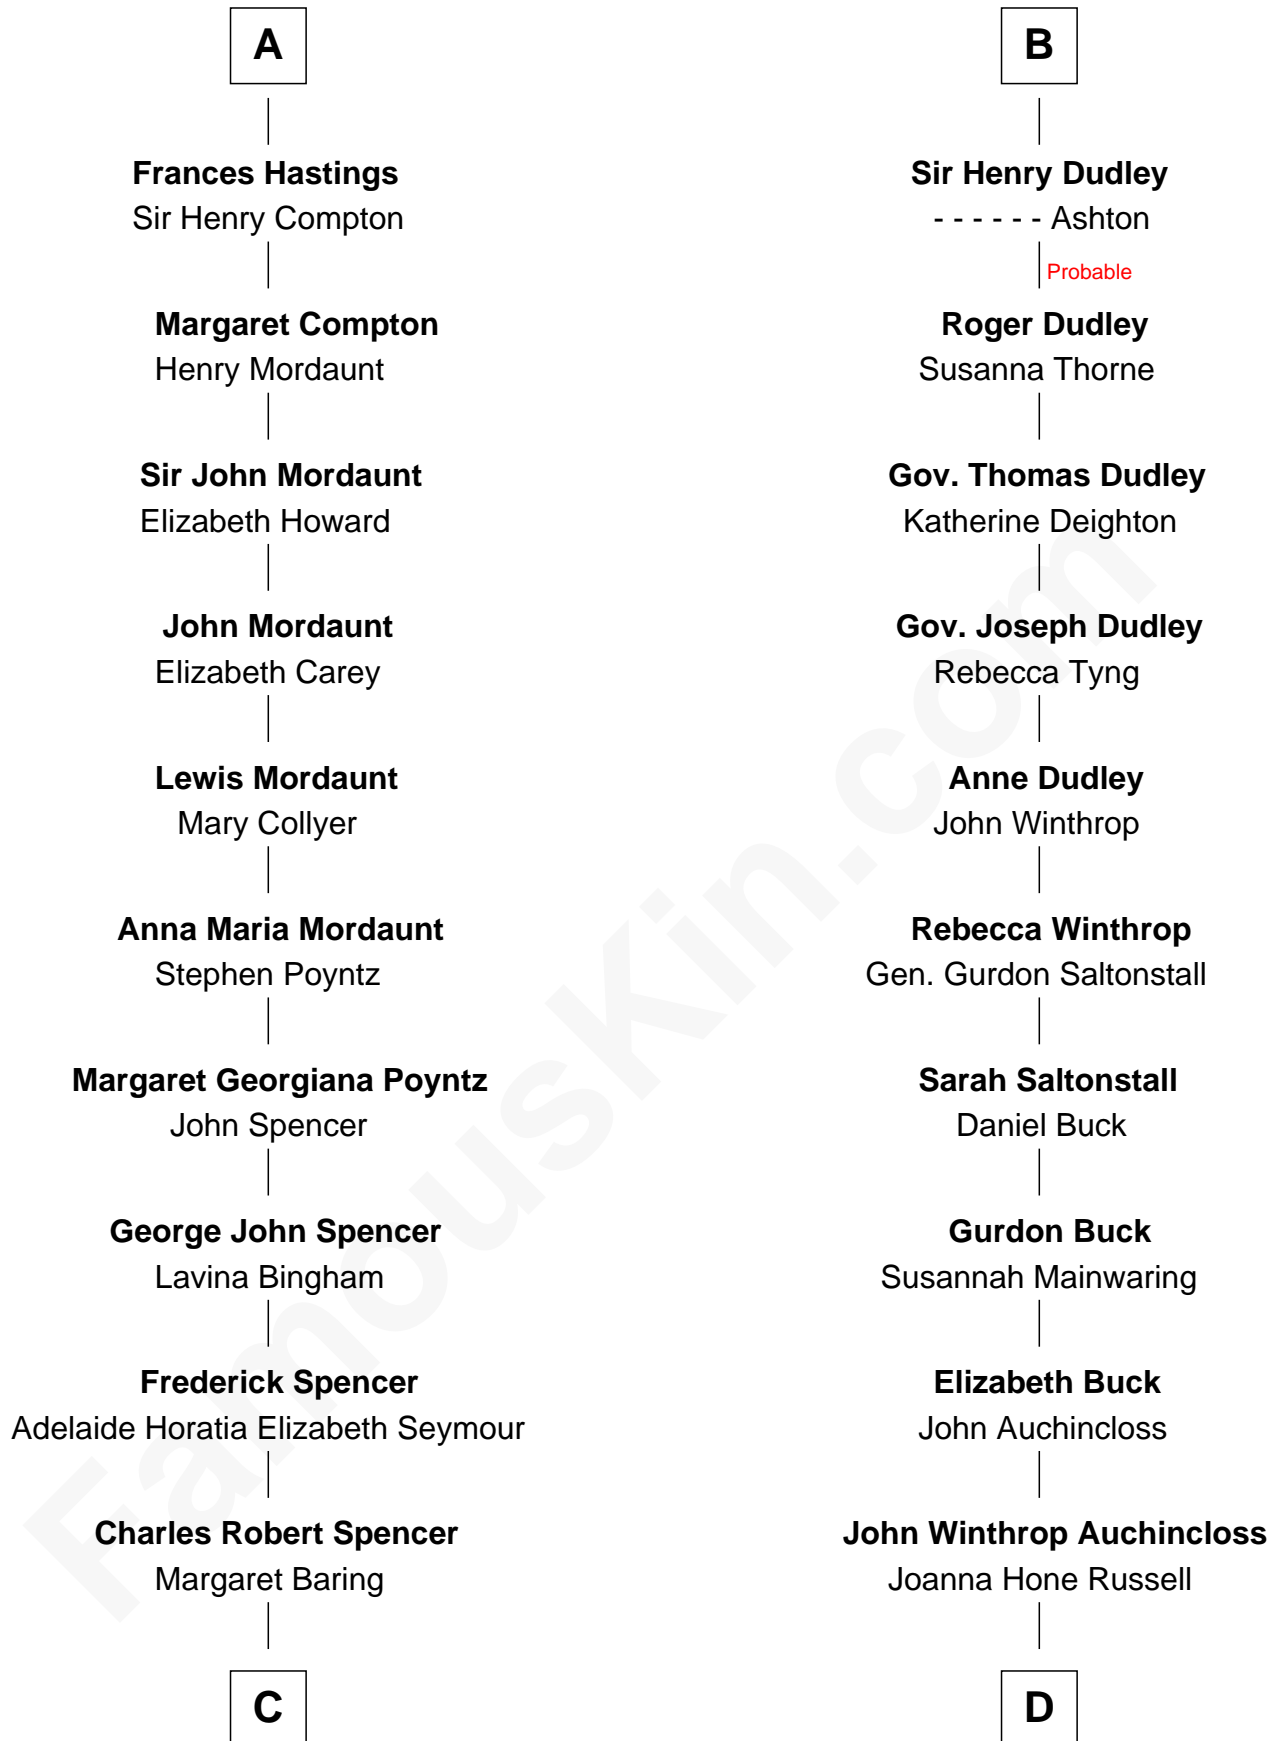

# FamousKin.com Relationship Chart of

**Prince Harry**  
*Duke of Sussex*

18th cousin 2 times removed of

**Louis Auchincloss**  
*Author*

**Sir Ranulph de Neville**  
Euphemia de Clavinging

**C**

**Albert Edward John Spencer**  
Cynthia Elinor Beatrix Hamilton

**Edward John Spencer**  
Frances Ruth Burke Roche

**Princess Diana Frances Spencer**  
Charles III, King of the United Kingdom

**Prince Harry**  
*Duke of Sussex*

**D**

**Joseph Howland Auchincloss**  
Priscilla Dixon Stanton