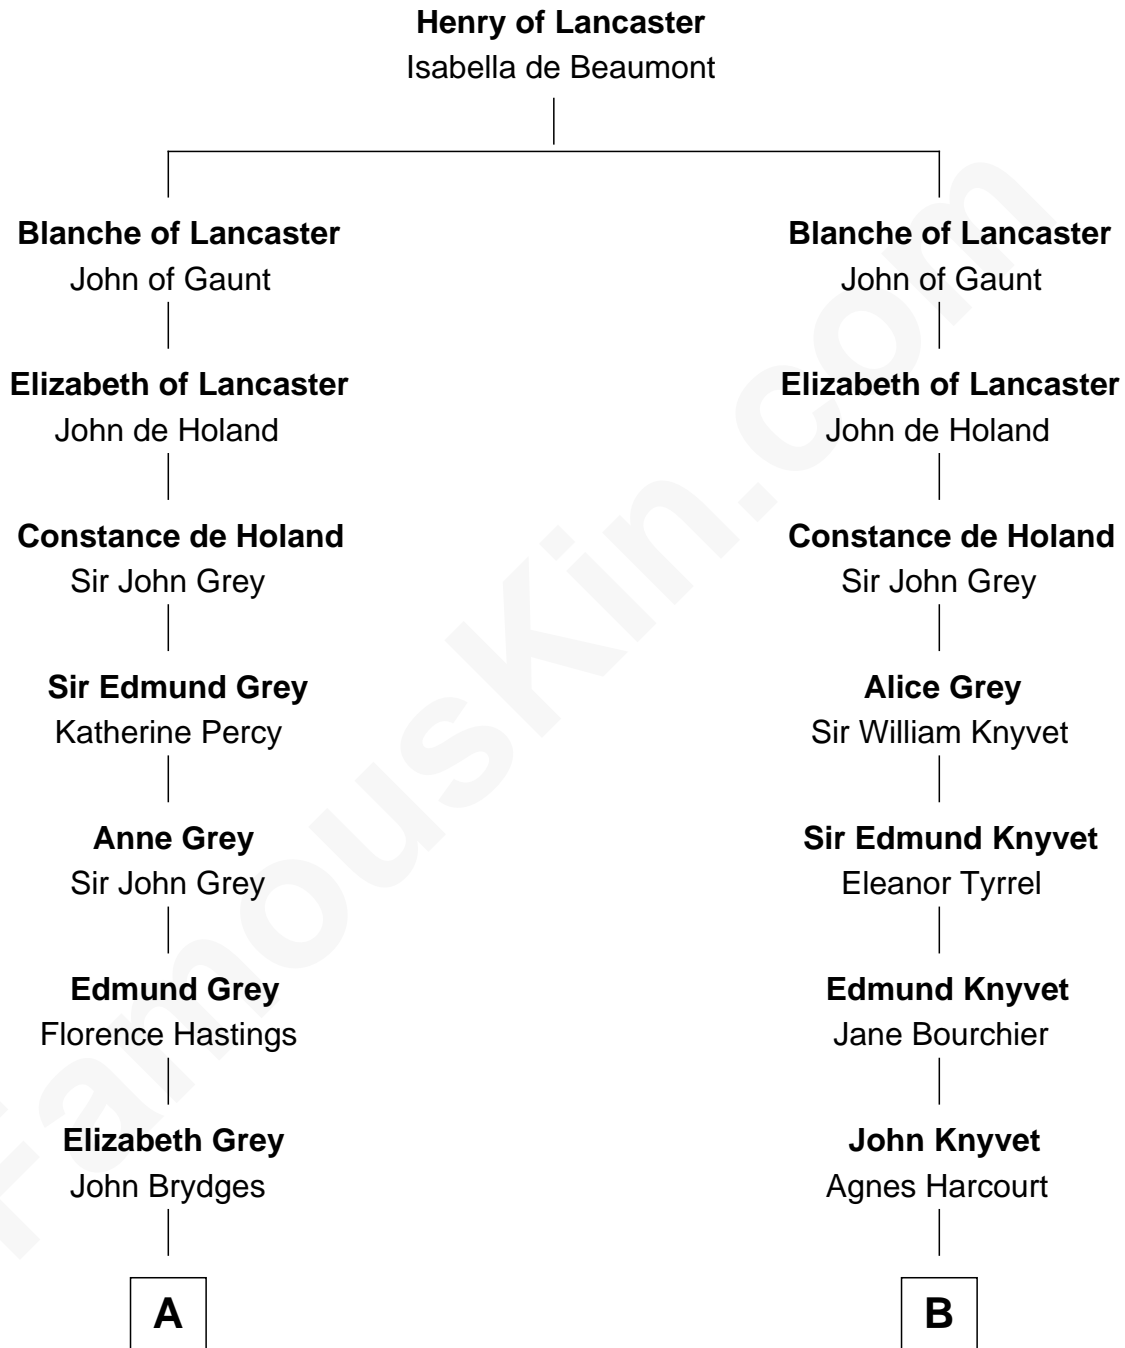

# FamousKin.com Relationship Chart of

**Prince Harry**  
*Duke of Sussex*

18th cousin 3 times removed of

**Louis Auchincloss**  
*Author*

**C**

**Charles Robert Spencer**

Margaret Baring

**Albert Edward John Spencer**

Cynthia Elinor Beatrix Hamilton

**Edward John Spencer**

Frances Ruth Burke Roche

**Princess Diana Frances Spencer**

Charles III, King of the United Kingdom

**Prince Harry**

*Duke of Sussex*

**D**

**Joseph Howland Auchincloss**

Priscilla Dixon Stanton

**Louis Auchincloss**

*Author*

FamousKin.com