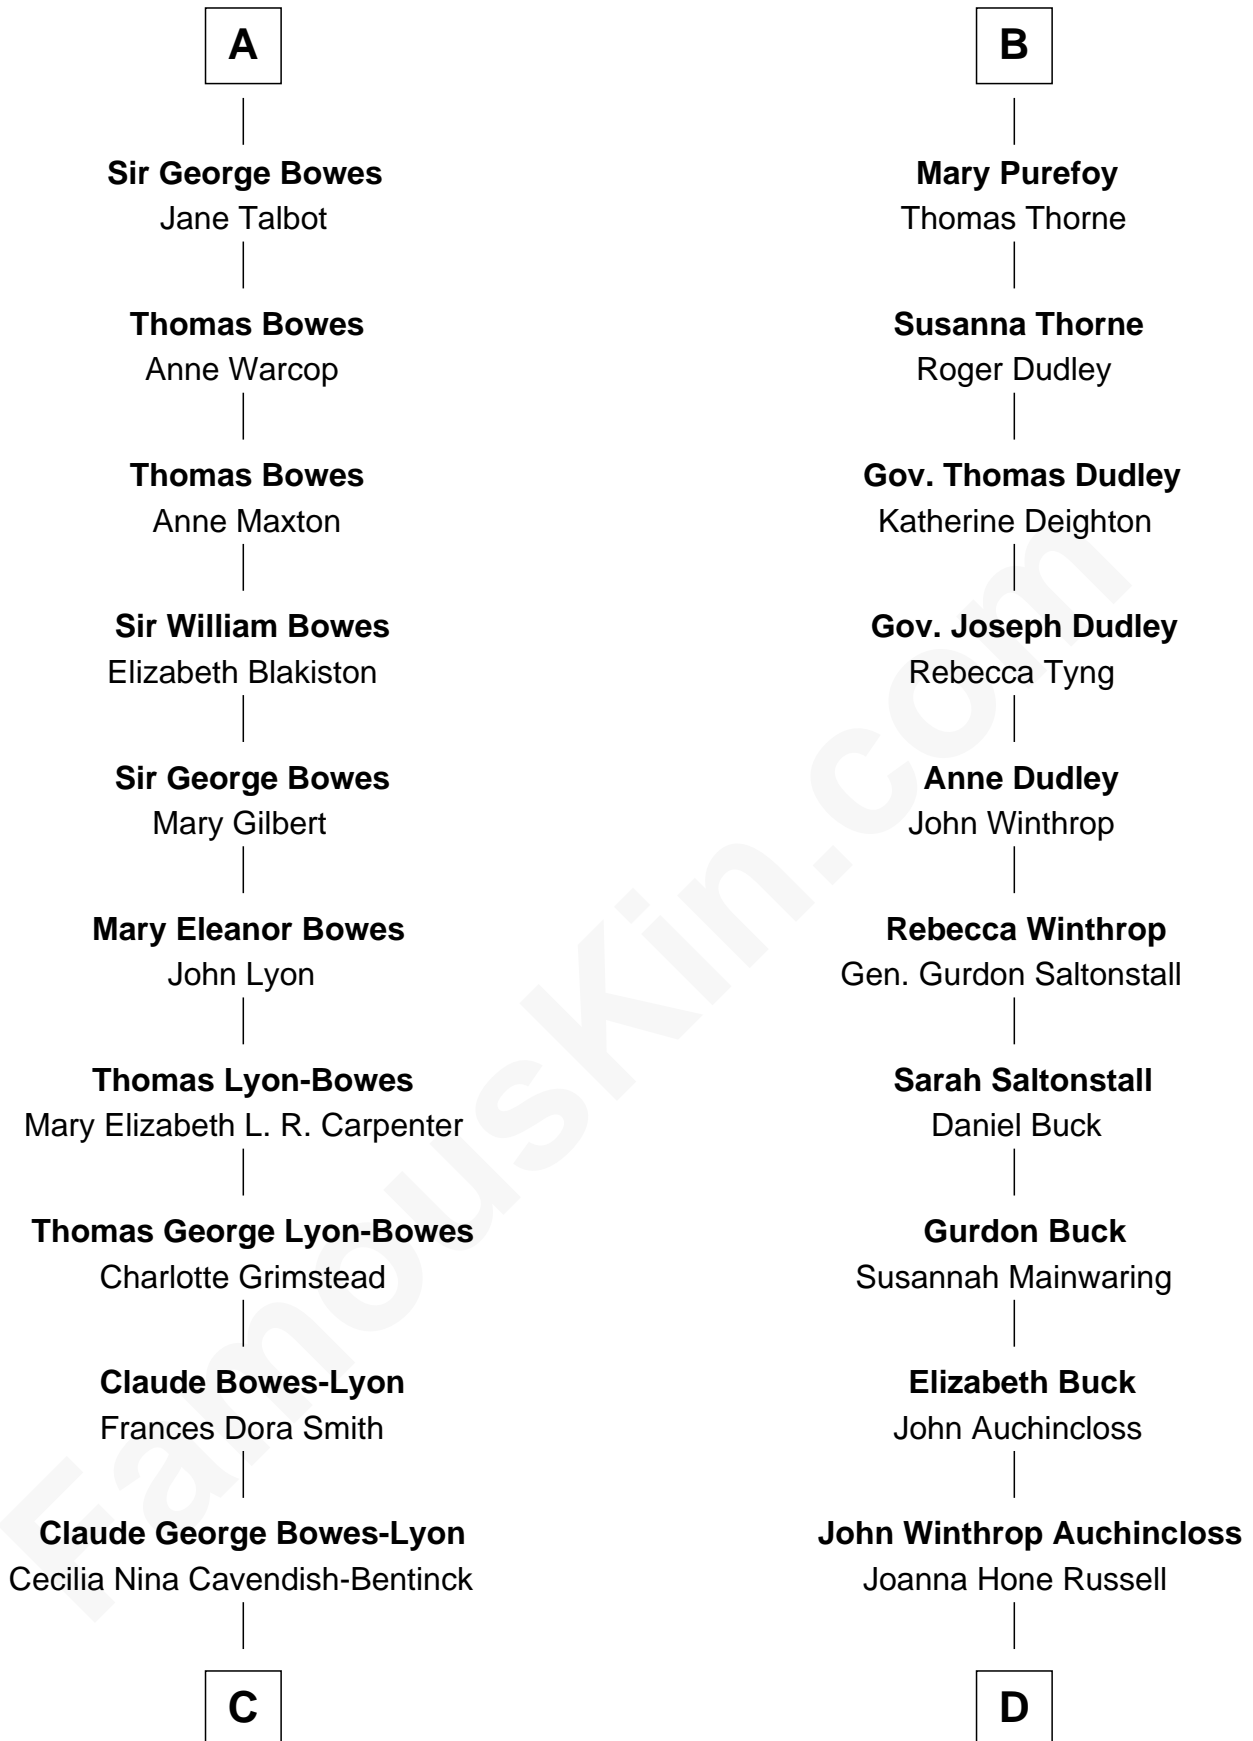

# FamousKin.com Relationship Chart of

**Prince Harry**

*Duke of Sussex*

18th cousin 2 times removed of

**Louis Auchincloss**

*Author*

**Sir John Marmion**

Maud de Furnival

**C**

**Elizabeth Bowes-Lyon**

George VI, King of the United Kingdom

**Elizabeth II, Queen of the United Kingdom**

Prince Philip of Edinburgh

**Charles III, King of the United Kingdom**

Princess Diana Frances Spencer

**Prince Harry**

*Duke of Sussex*

**D**

**Joseph Howland Auchincloss**

Priscilla Dixon Stanton

**Louis Auchincloss**

*Author*

FamousKin.com