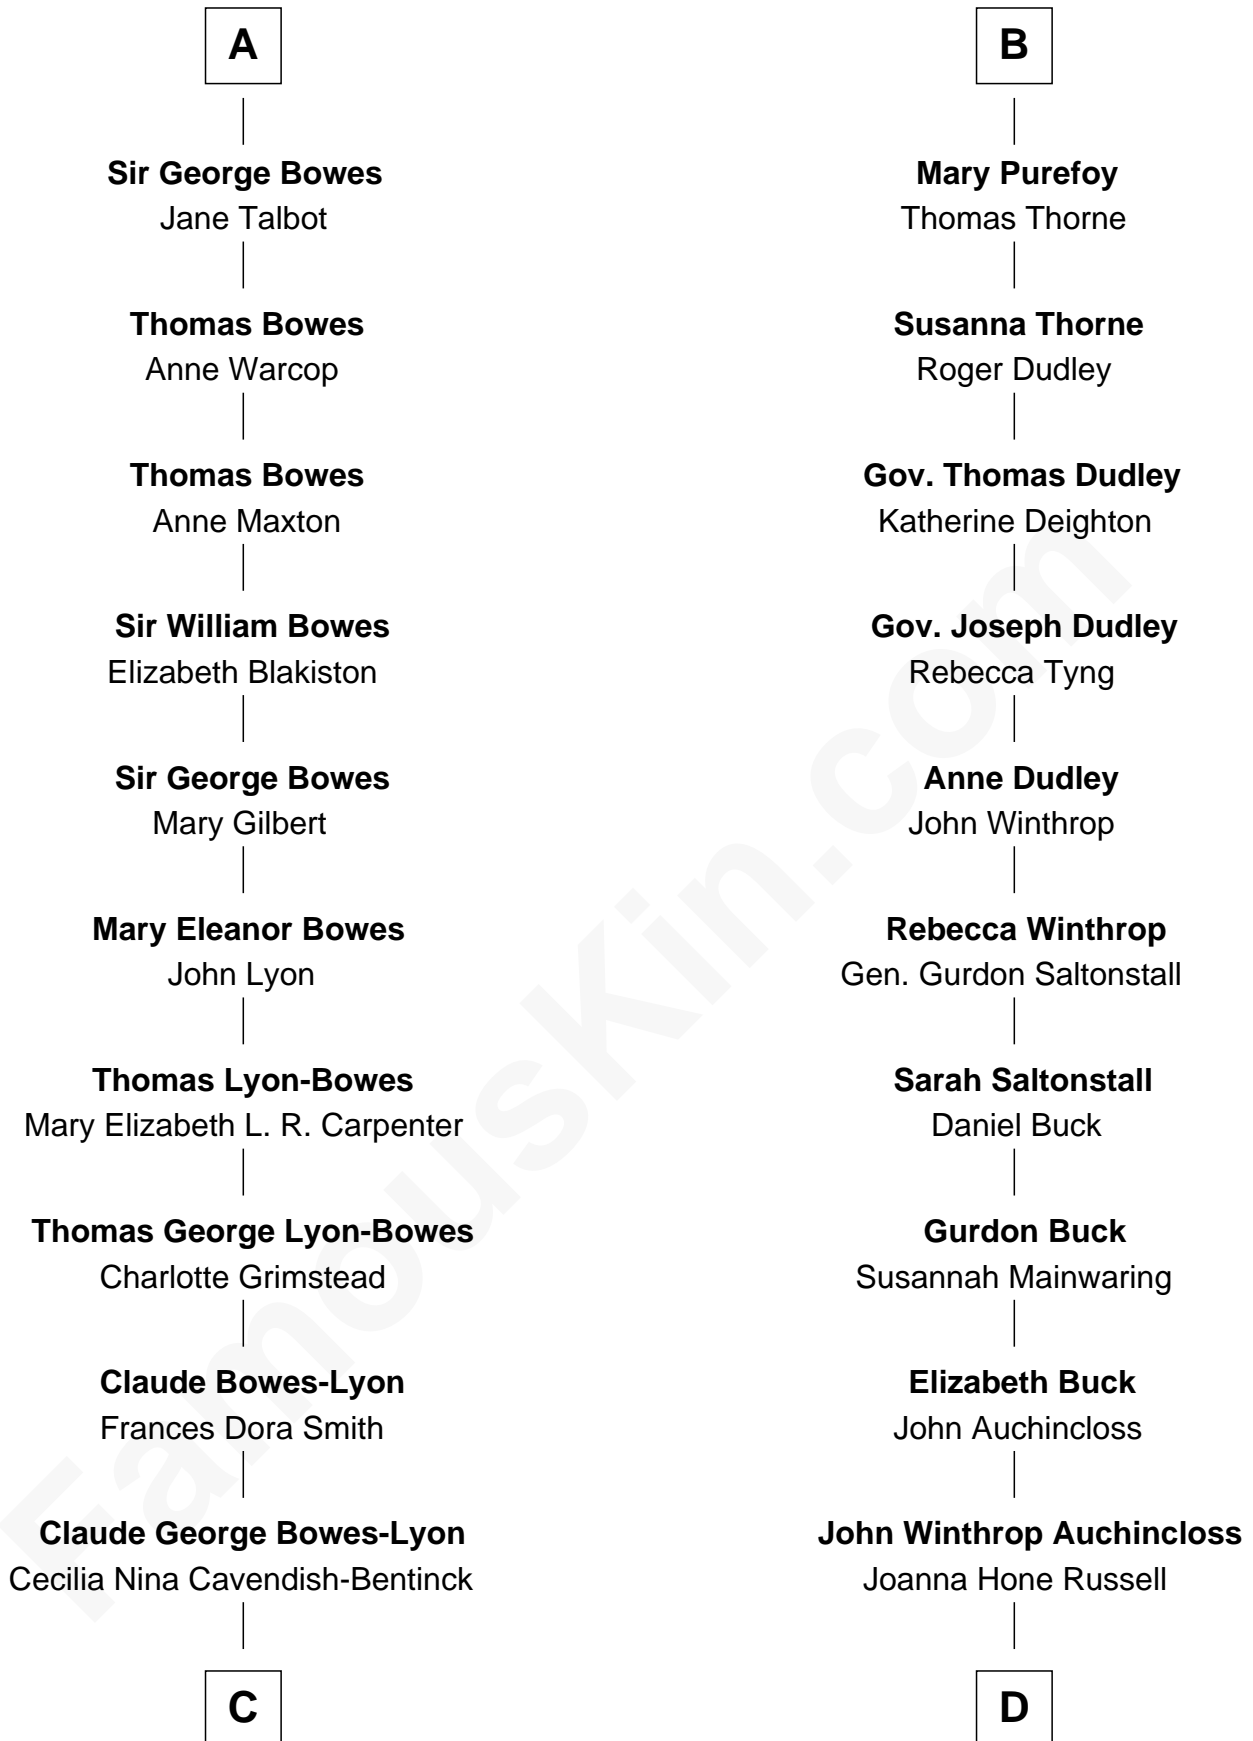

FamousKin.com Relationship Chart of

Prince Harry
Duke of Sussex

18th cousin 2 times removed of

Louis Auchincloss
Author

Sir John de Grey
Margaret de Oddingseles

C

Elizabeth Bowes-Lyon

George VI, King of the United Kingdom

Elizabeth II, Queen of the United Kingdom

Prince Philip of Edinburgh

Charles III, King of the United Kingdom

Princess Diana Frances Spencer

Prince Harry

Duke of Sussex

D

Joseph Howland Auchincloss