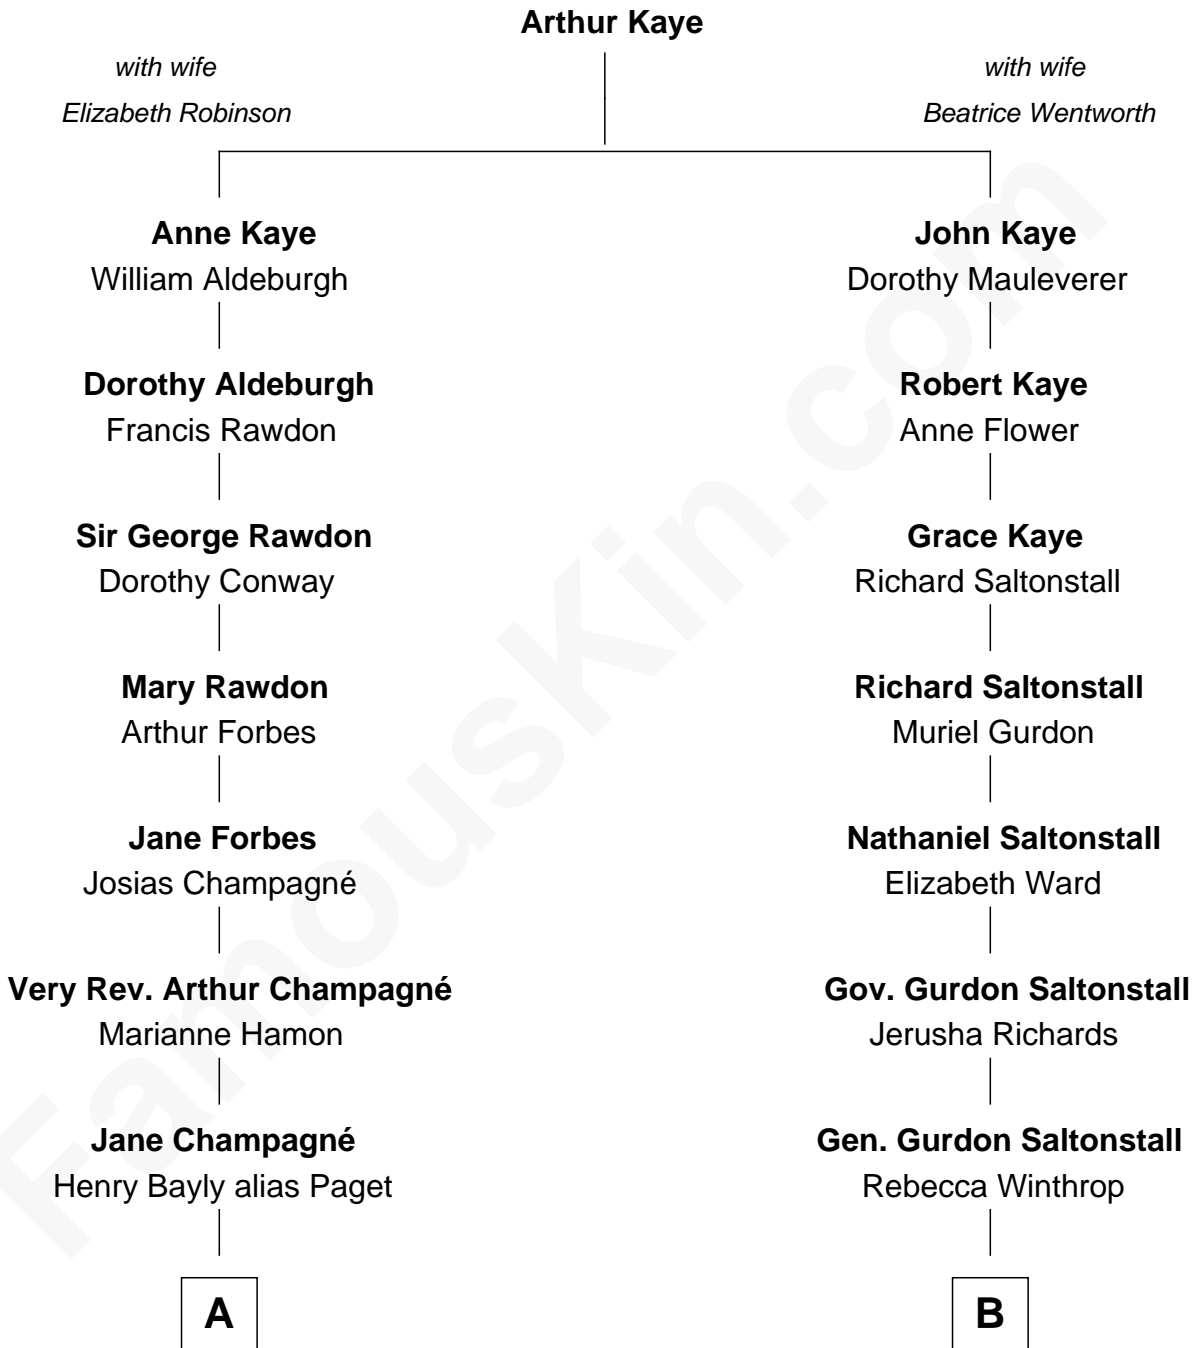

FamousKin.com

Relationship Chart of

Prince Harry

Duke of Sussex

12th cousin 2 times removed of

Louis Auchincloss
Author

A

Henry William Paget

Lady Caroline Elizabeth Villiers

Lady Caroline Paget

Charles Gordon-Lennox

Cecilia Catherine Gordon-Lennox

Charles George Bingham

Rosalind Cecilia Caroline Bingham

James Albert Edward Hamilton

Cynthia Elinor Beatrix Hamilton