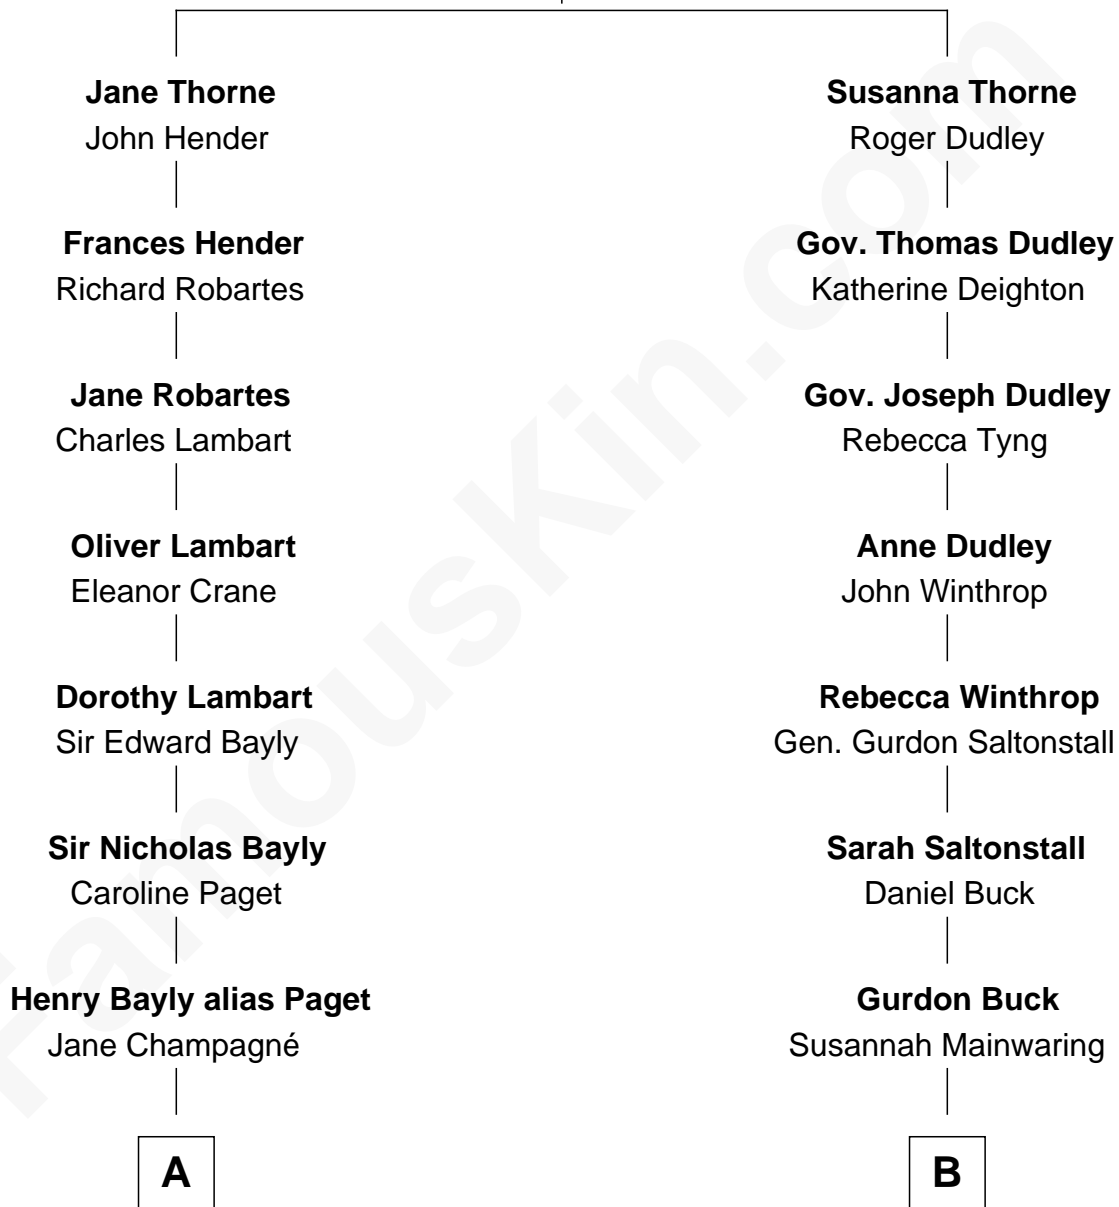

FamousKin.com Relationship Chart of

Prince Harry
Duke of Sussex

10th cousin 4 times removed of

Louis Auchincloss
Author

Thomas Thorne
Mary Purefoy

A

Henry William Paget
Lady Caroline Elizabeth Villiers

Lady Caroline Paget
Charles Gordon-Lennox

Cecilia Catherine Gordon-Lennox
Charles George Bingham

Rosalind Cecilia Caroline Bingham
James Albert Edward Hamilton

Cynthia Elinor Beatrix Hamilton
Albert Edward John Spencer

Edward John Spencer
Frances Ruth Burke Roche

Princess Diana Frances Spencer
Charles III, King of the United Kingdom

Prince Harry
Duke of Sussex

B

Elizabeth Buck
John Auchincloss

John Winthrop Auchincloss
Joanna Hone Russell

Joseph Howland Auchincloss
Priscilla Dixon Stanton