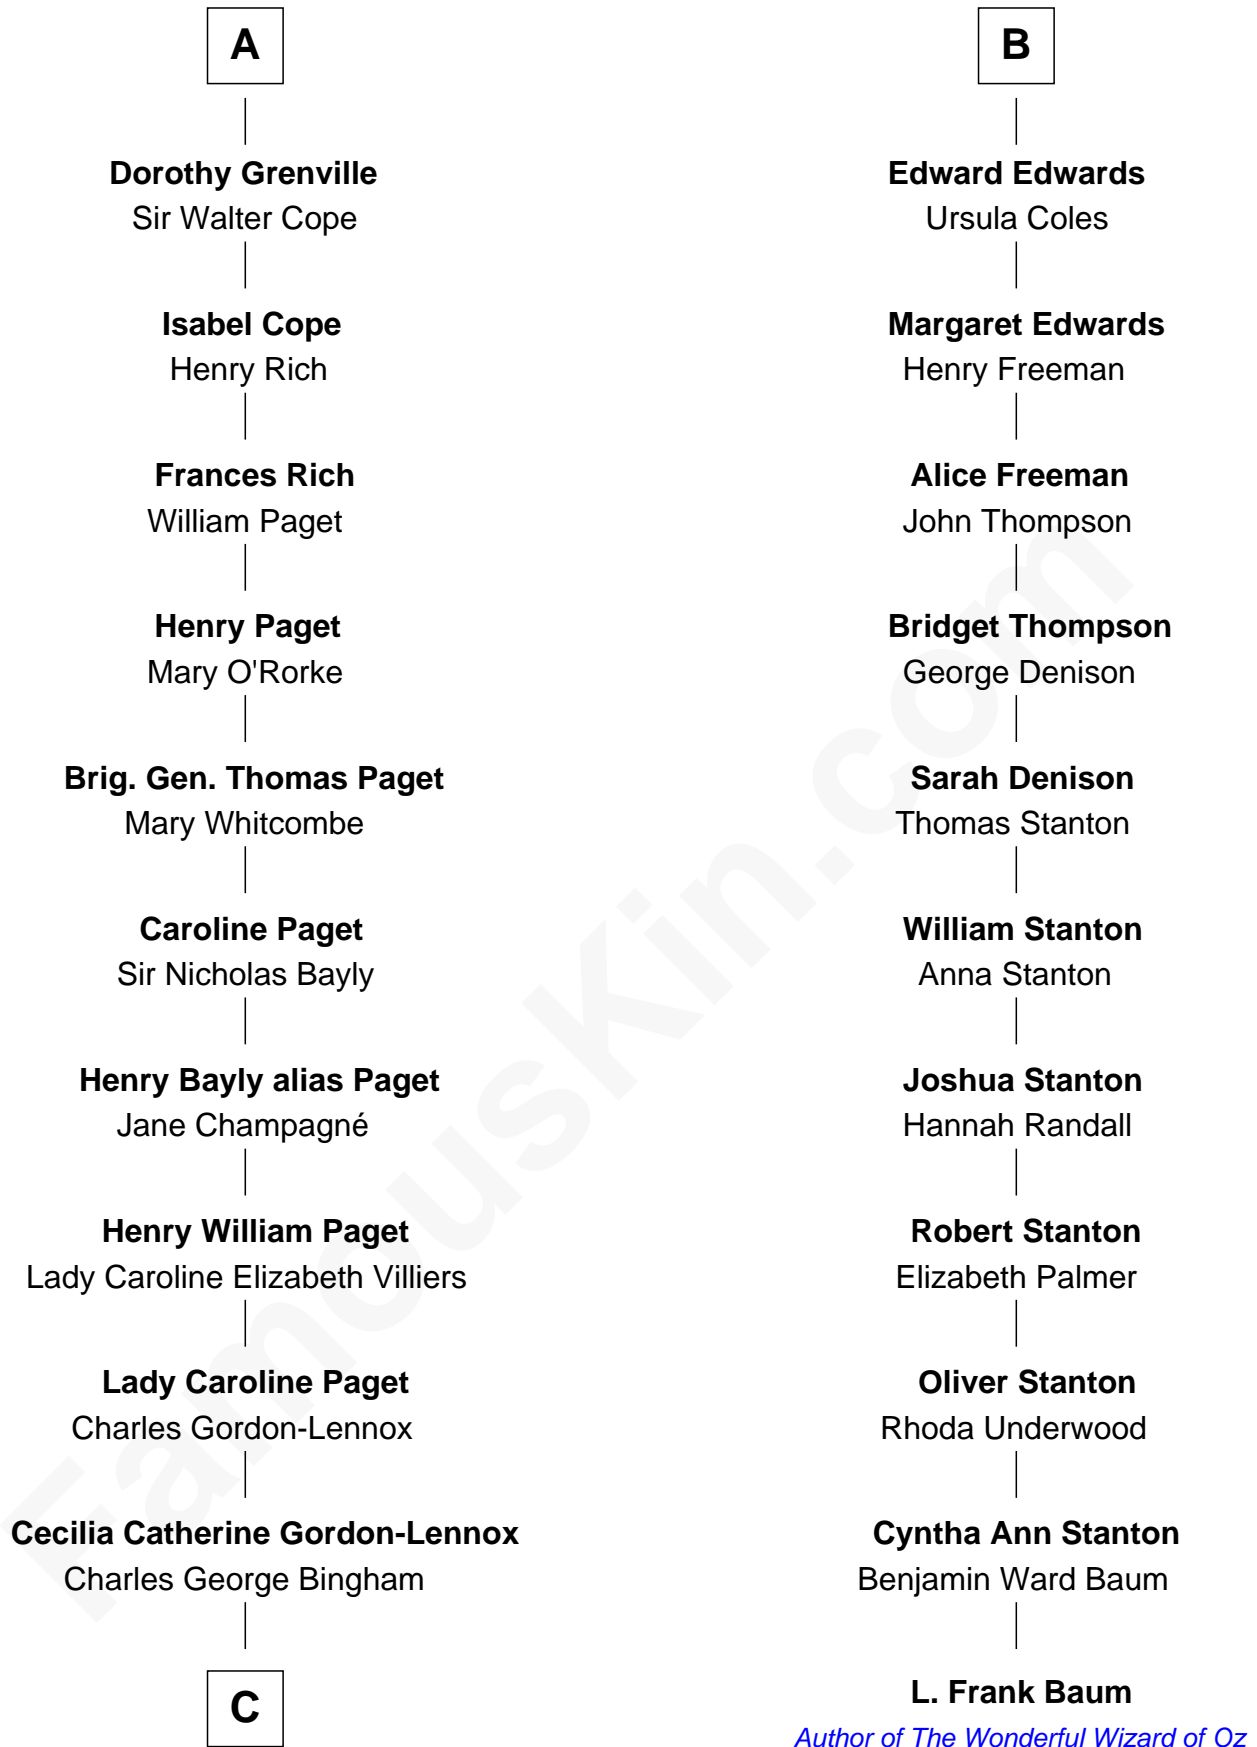

FamousKin.com Relationship Chart of

Prince Harry
Duke of Sussex

17th cousin 4 times removed of

L. Frank Baum

Author of The Wonderful Wizard of Oz

Sir John Giffard
Lucy de Morteyn

Sir Thomas Giffard
Elizabeth de Missenden

Roger Giffard
Isabel Stretle

Thomas Giffard
Eleanor Vaux

John Giffard
Agnes Winslow

Thomas Giffard
Joan Langston

Amy Giffard
Richard Samwell

Susanna Samwell
Peter Edwards

B

C