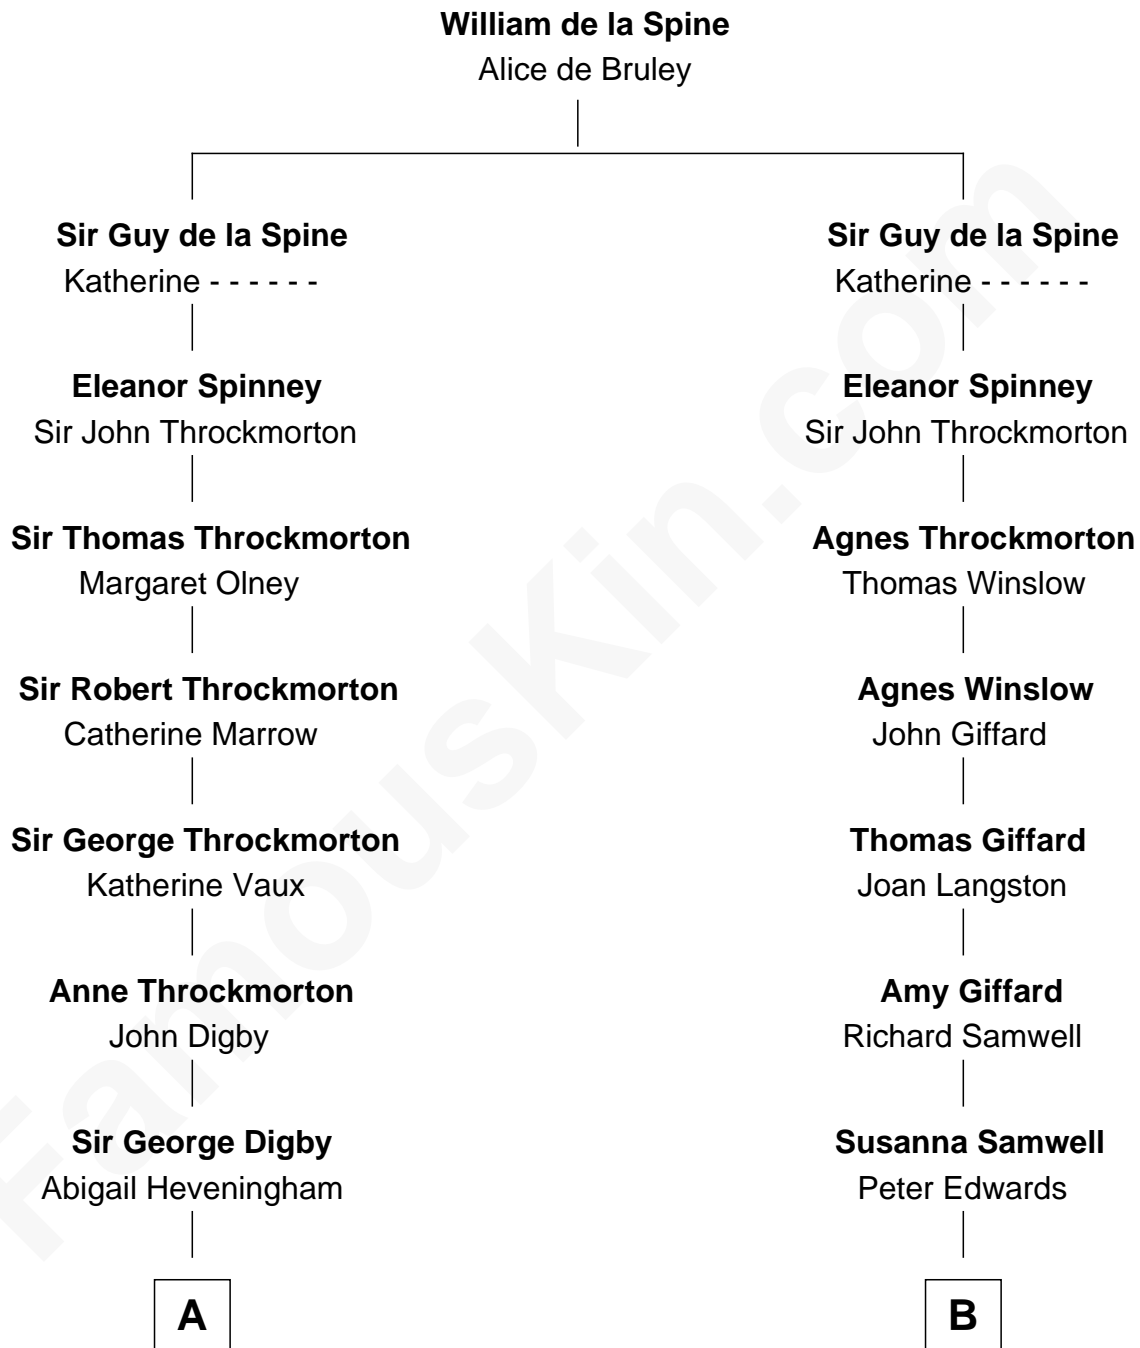

FamousKin.com Relationship Chart of

Prince Harry
Duke of Sussex

19th cousin of

Clarence Day
Author of Life with Father

A

John Digby
Beatrice Walcott

George Digby
Anne Russell

Ann Digby
Sir Robert Spencer

Sir Charles Spencer
Anne Churchill

John Spencer
Georgiana Carolina Carteret

John Spencer
Margaret Georgiana Poyntz

George John Spencer
Lavina Bingham

Frederick Spencer
Adelaide Horatia Elizabeth Seymour

Charles Robert Spencer
Margaret Baring