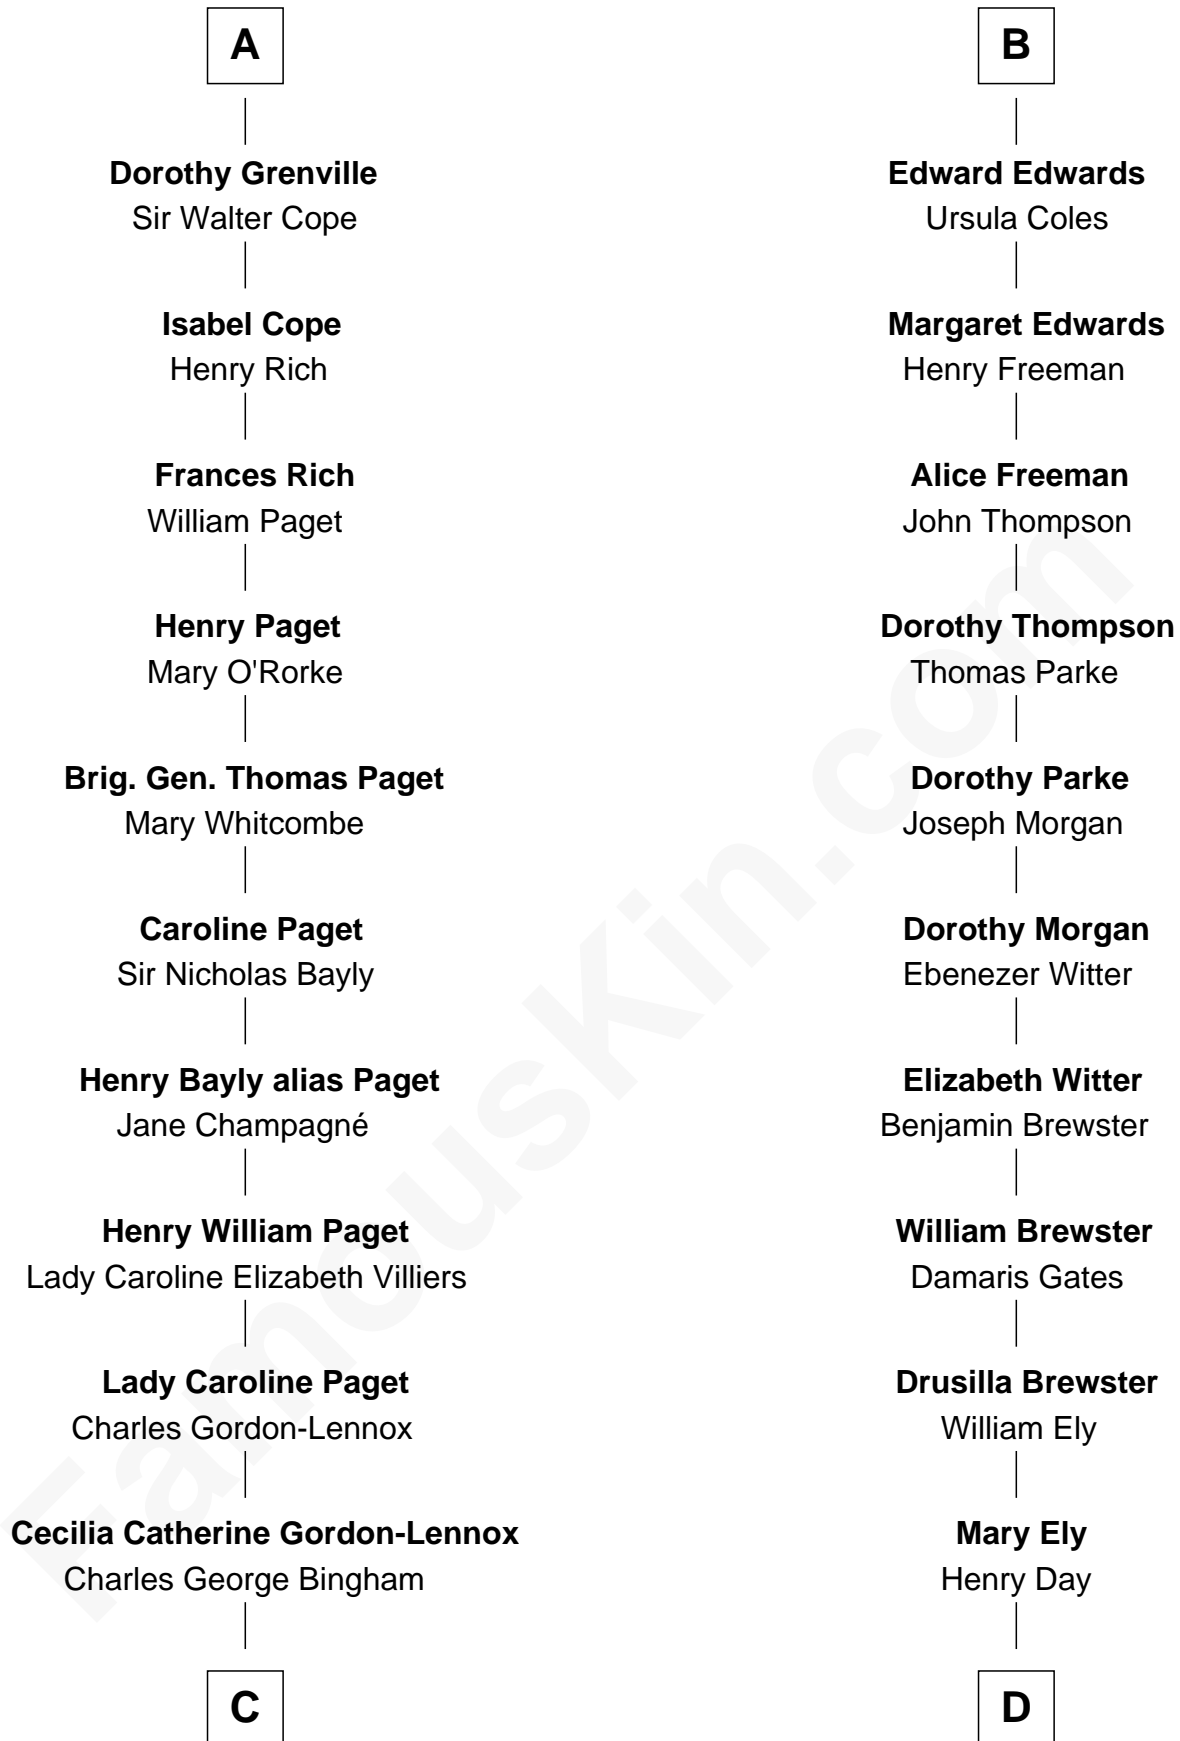

FamousKin.com Relationship Chart of

Prince Harry
Duke of Sussex

19th cousin 2 times removed of

Clarence Day
Author of Life with Father

Sir John Giffard
Lucy de Morteyn

Sir Thomas Giffard
Elizabeth de Missenden

Roger Giffard
Isabel Stretle

Thomas Giffard
Eleanor Vaux

John Giffard
Agnes Winslow

Roger Giffard
Mary Nanseglos

John Giffard
Dorothy Dannett

Mary Giffard
Richard Grenville

A

Sir Thomas Giffard
Elizabeth de Missenden

Roger Giffard
Isabel Stretle

Thomas Giffard
Eleanor Vaux

John Giffard
Agnes Winslow

Thomas Giffard
Joan Langston

Amy Giffard
Richard Samwell

Susanna Samwell
Peter Edwards

B

C

Rosalind Cecilia Caroline Bingham

James Albert Edward Hamilton

Cynthia Elinor Beatrix Hamilton

Albert Edward John Spencer

Edward John Spencer

Frances Ruth Burke Roche

Princess Diana Frances Spencer

Charles III, King of the United Kingdom