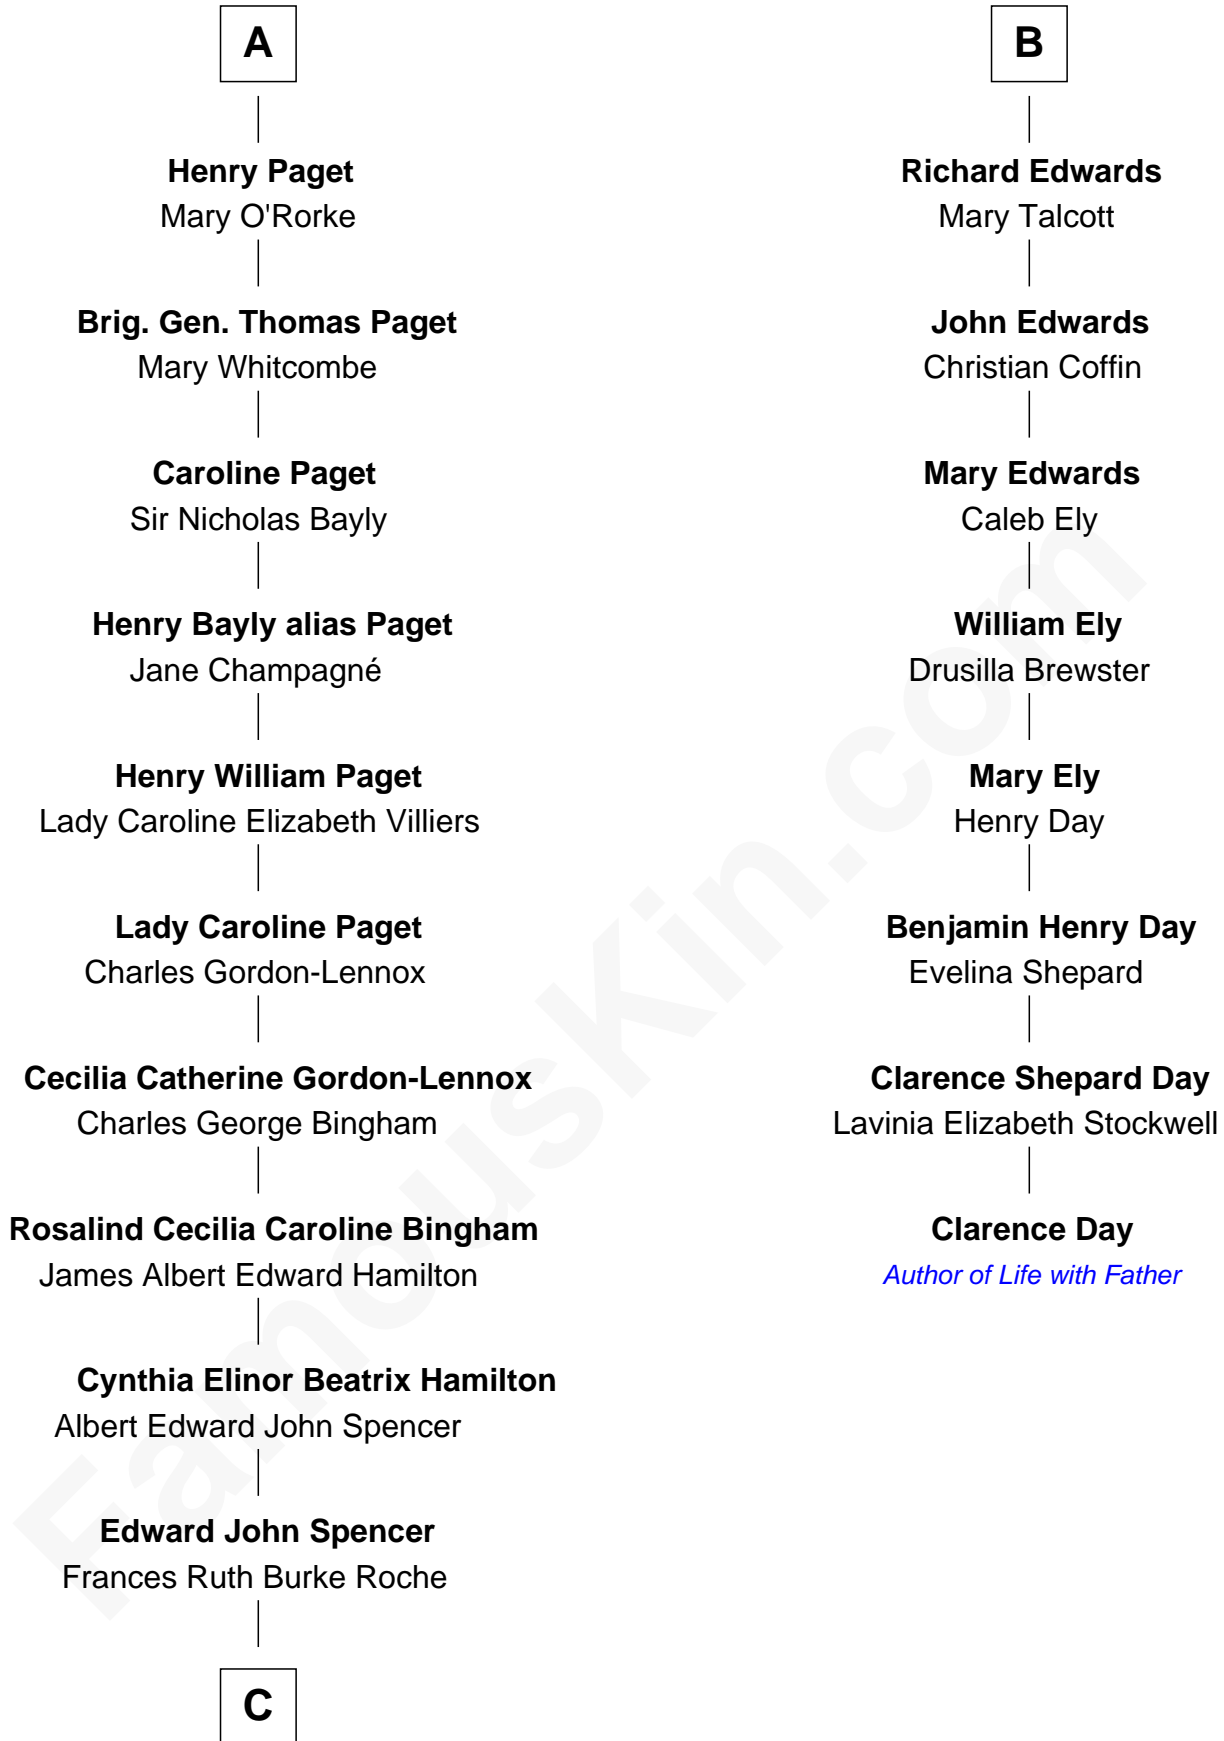

FamousKin.com Relationship Chart of

Prince Harry
Duke of Sussex

14th cousin 4 times removed of

Clarence Day
Author of Life with Father

Sir Nicholas Poyntz
Elizabeth Mill

C

Princess Diana Frances Spencer
Charles III, King of the United Kingdom