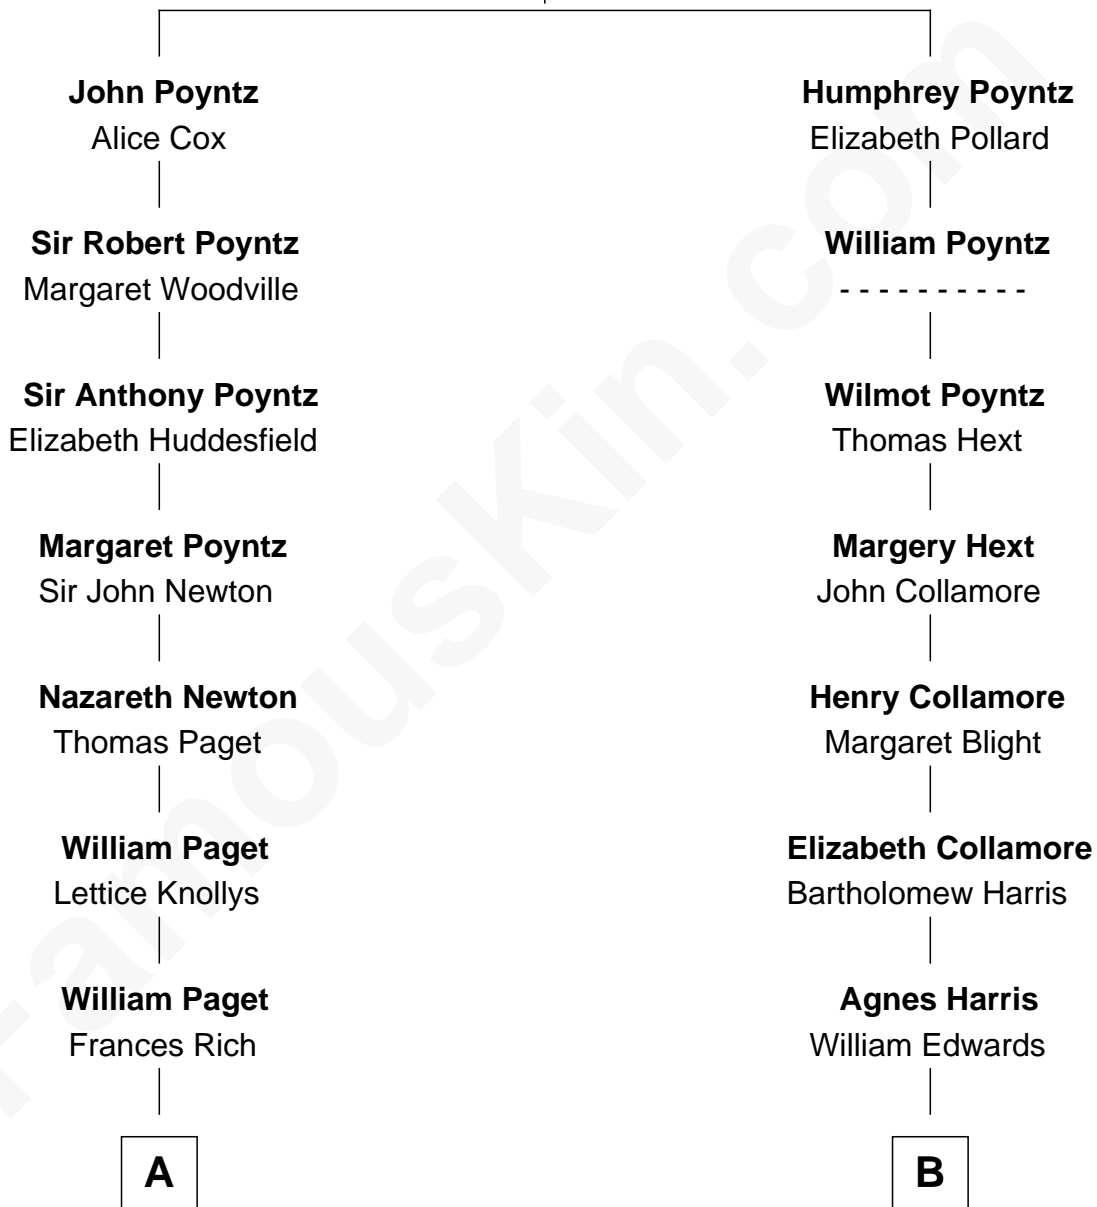

FamousKin.com Relationship Chart of

Prince Harry
Duke of Sussex

14th cousin 4 times removed of

Clarence Day
Author of Life with Father

Sir Nicholas Poyntz
Elizabeth Mill

C

Princess Diana Frances Spencer
Charles III, King of the United Kingdom

Prince Harry
Duke of Sussex

FamousKin.com