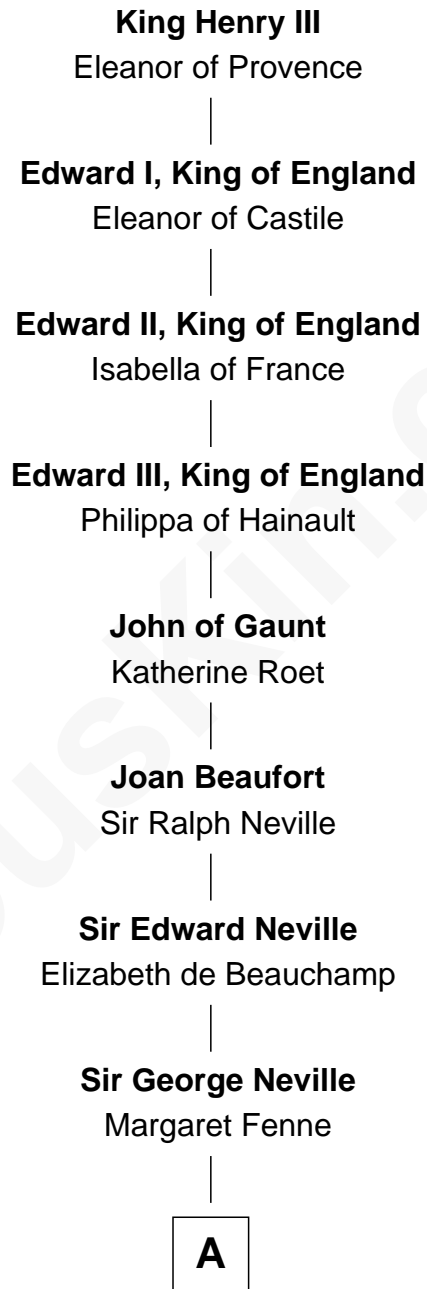

# FamousKin.com Relationship Chart of

**Prince Harry**

*Duke of Sussex*

21st Great-grandson of

**King Henry III**

*King of England*

**A**

**Jane Neville**

Sir Henry Pole

**Katherine Pole**

Sir Francis Hastings

**Frances Hastings**

Sir Henry Compton

**Margaret Compton**

Henry Mordaunt

**Sir John Mordaunt**

Elizabeth Howard

**John Mordaunt**

Elizabeth Carey

**Lewis Mordaunt**

Mary Collyer

**Anna Maria Mordaunt**

Stephen Poyntz

**Margaret Georgiana Poyntz**