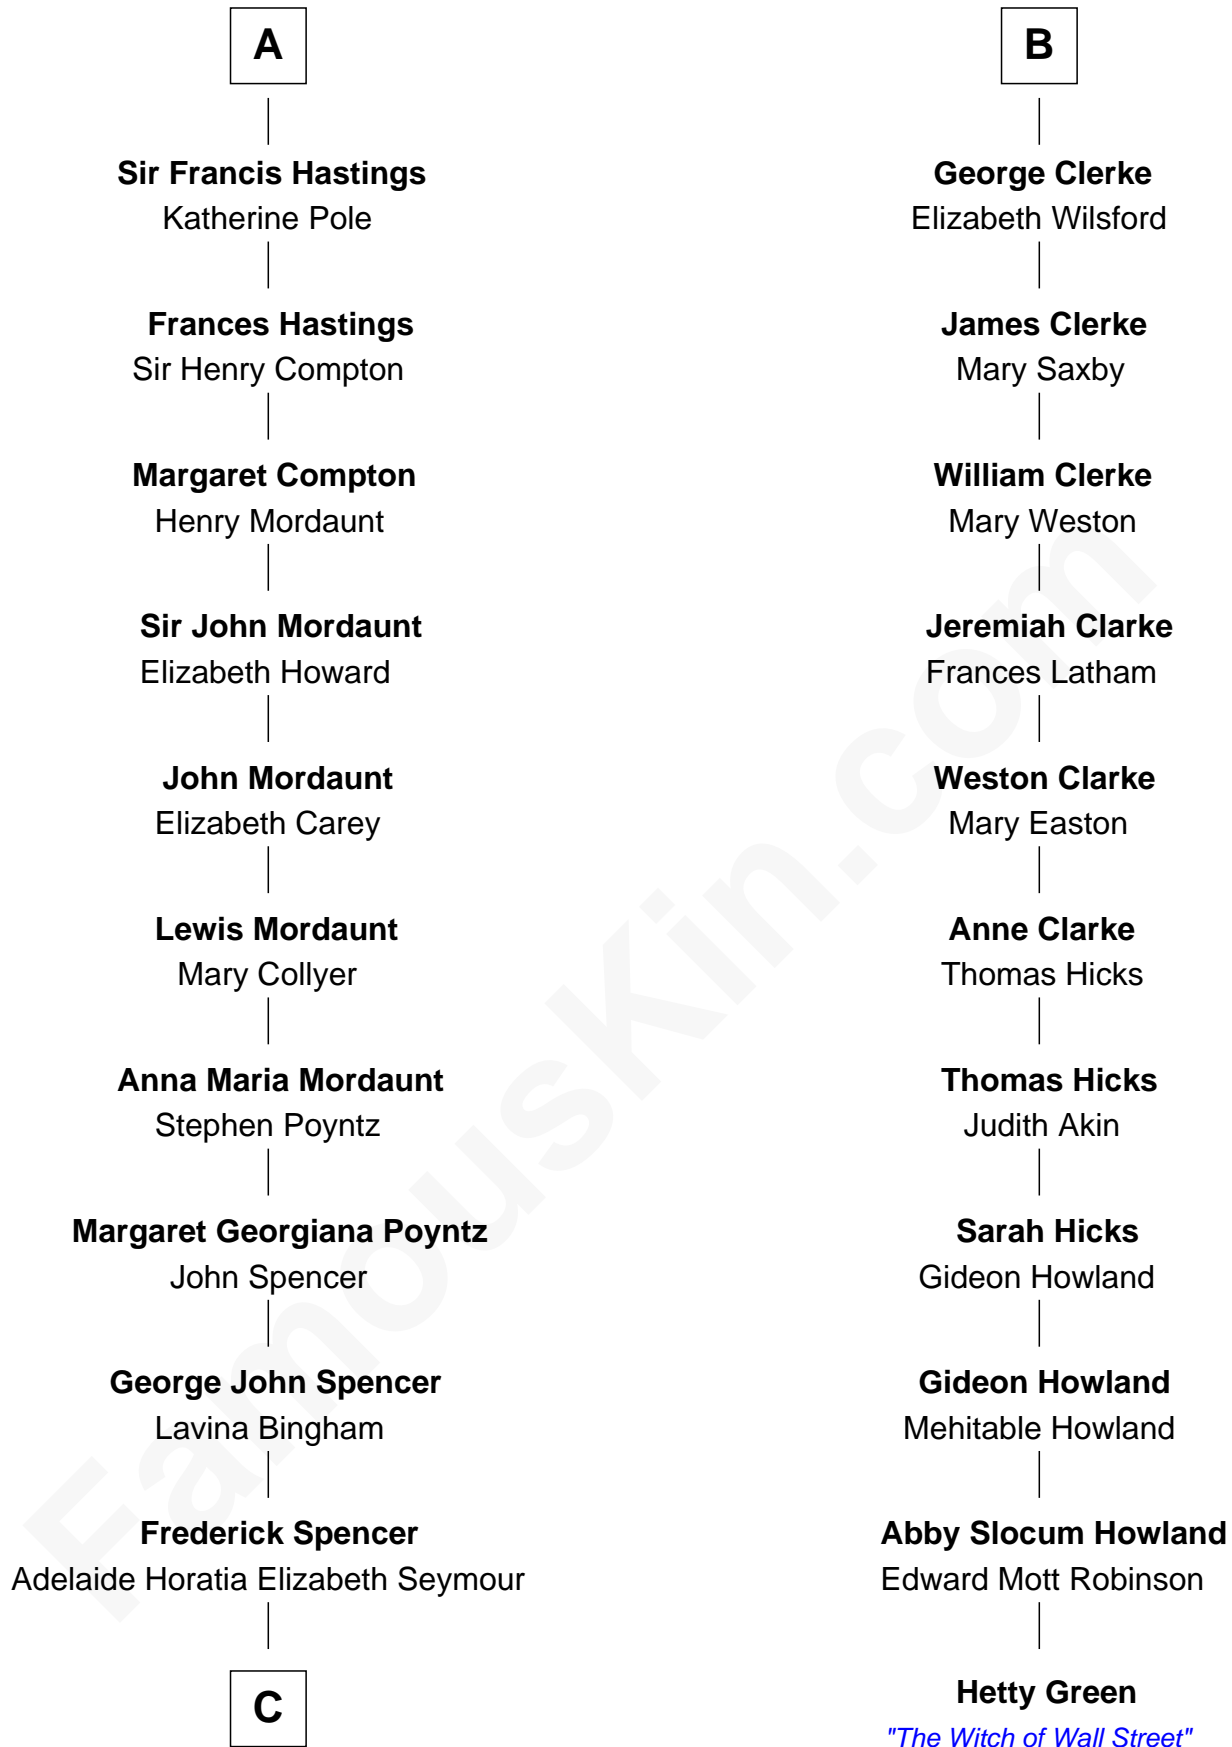

FamousKin.com Relationship Chart of

Prince Harry
Duke of Sussex

17th cousin 4 times removed of

Hetty Green
"The Witch of Wall Street"

C

—
Charles Robert Spencer

Margaret Baring

—
Albert Edward John Spencer

Cynthia Elinor Beatrix Hamilton

—
Edward John Spencer

Frances Ruth Burke Roche

—
Princess Diana Frances Spencer

Charles III, King of the United Kingdom

—
Prince Harry

Duke of Sussex

FamousKin.com