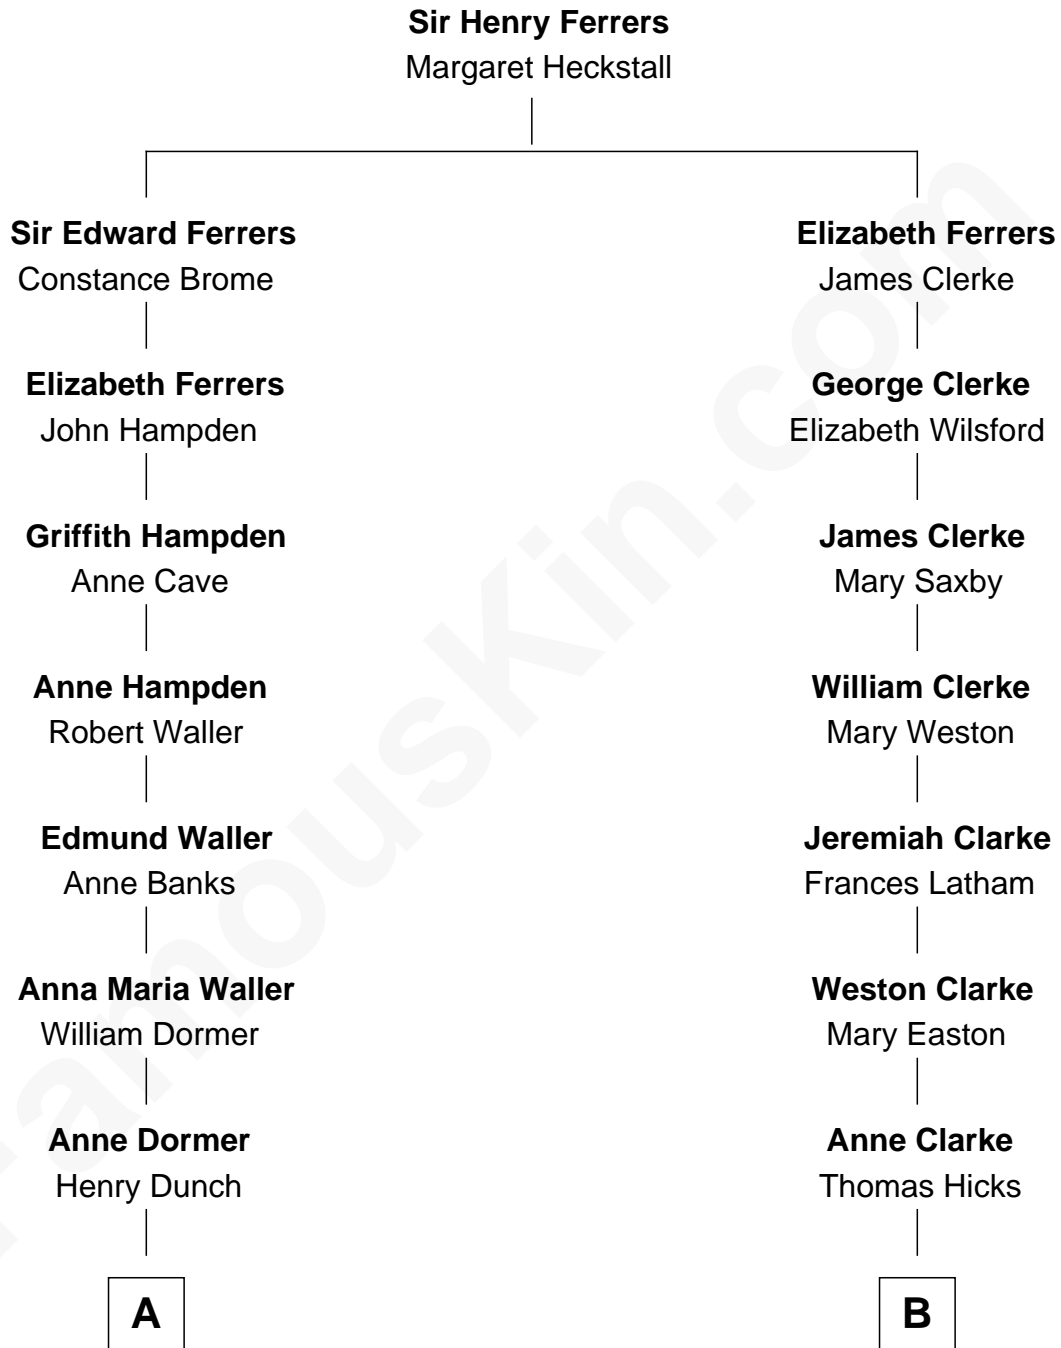

# FamousKin.com Relationship Chart of

**Prince Harry**  
*Duke of Sussex*

11th cousin 6 times removed of

**Hetty Green**  
*"The Witch of Wall Street"*

**A**

**Elizabeth Dunch**  
Sir Cecil Bishopp

**Sir Cecil Bishopp**  
Anne Boscawen

**Anne Bishopp**  
Robert Brudenell

**Robert Brudenell**  
Penelope Anne Cooke

**Anne Brudenell**  
George Charles Bingham

**Charles George Bingham**  
Cecilia Catherine Gordon-Lennox

**Rosalind Cecilia Caroline Bingham**  
James Albert Edward Hamilton

**Cynthia Elinor Beatrix Hamilton**  
Albert Edward John Spencer

**Edward John Spencer**  
Frances Ruth Burke Roche

**Princess Diana Frances Spencer**  
Charles III, King of the United Kingdom

**Prince Harry**  
*Duke of Sussex*

**B**

**Thomas Hicks**  
Judith Akin

**Sarah Hicks**  
Gideon Howland

**Gideon Howland**  
Mehitable Howland

**Abby Slocum Howland**  
Edward Mott Robinson

**Hetty Green**  
*"The Witch of Wall Street"*