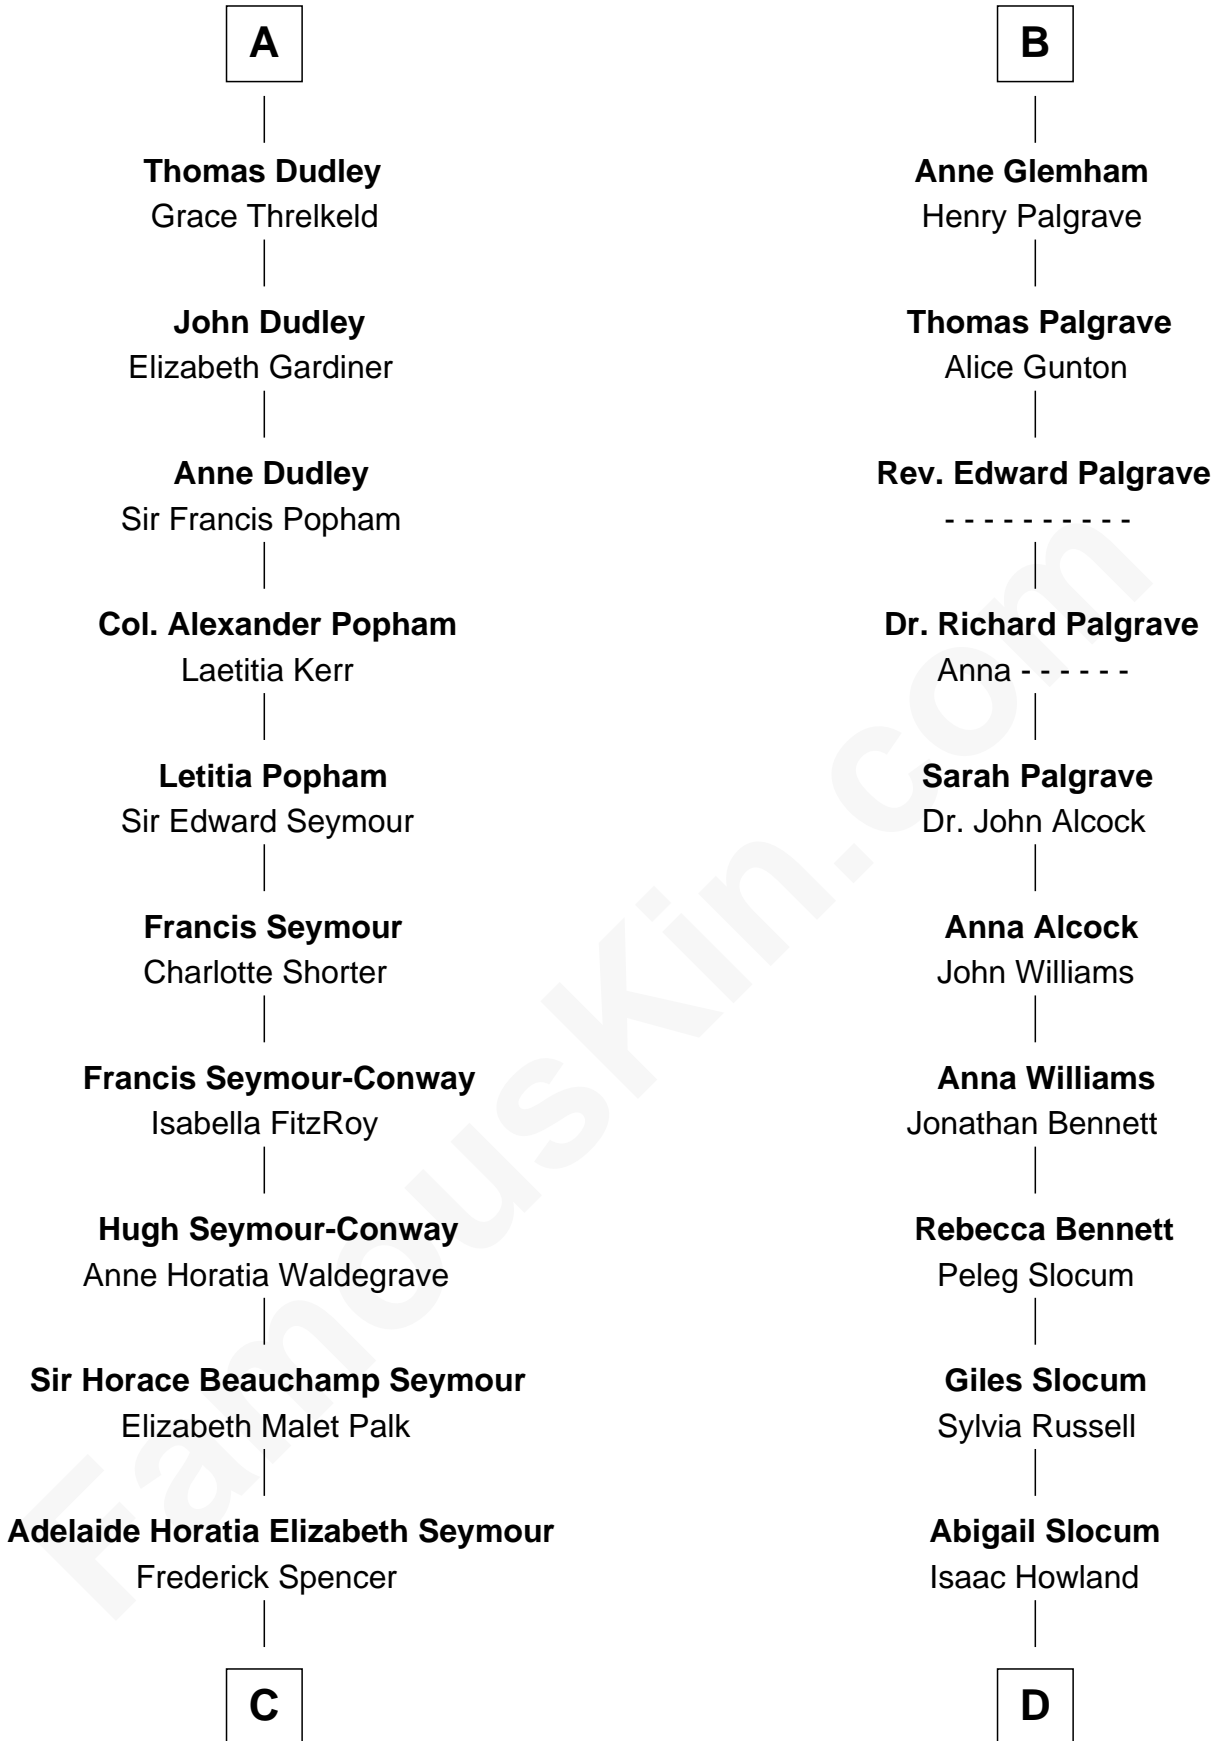

FamousKin.com Relationship Chart of

Prince Harry
Duke of Sussex

19th cousin 2 times removed of

Hetty Green

"The Witch of Wall Street"

Edmund Plantagenet
Blanche of Artois

Henry Plantagenet
Maud de Chaworth

Mary Plantagenet
Henry de Percy

Sir Henry Percy
Margaret de Neville

Sir Henry Percy
Elizabeth Mortimer

Elizabeth Percy
Sir John Clifford

Thomas Clifford
Joan Dacre

Matilda Clifford
Sir Edmund Sutton

A

Henry Plantagenet
Maud de Chaworth

Eleanor Plantagenet
Richard Fitzalan

Sir Richard Fitzalan
Elizabeth de Bohun

Elizabeth Fitzalan
Sir Robert Goushill

Elizabeth Goushill
Sir Robert Wingfield

Elizabeth Wingfield
Sir William Brandon

Eleanor Brandon
John Glemham

B

C

Charles Robert Spencer

Margaret Baring

Albert Edward John Spencer

Cynthia Elinor Beatrix Hamilton

Edward John Spencer

Frances Ruth Burke Roche

Princess Diana Frances Spencer

Charles III, King of the United Kingdom

Prince Harry