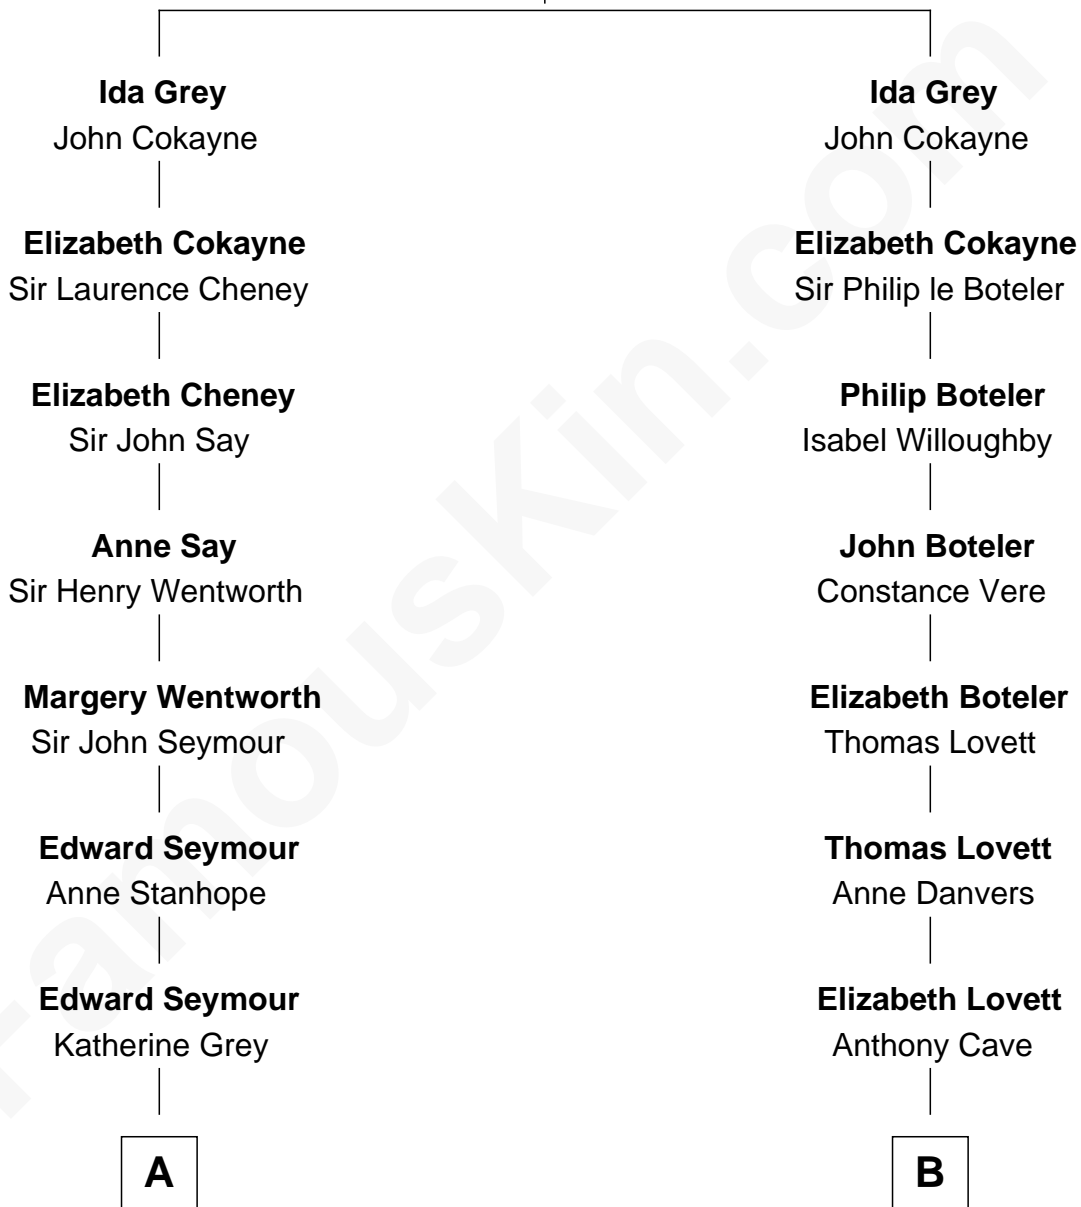

FamousKin.com Relationship Chart of

Prince Harry
Duke of Sussex

16th cousin 4 times removed of

Hetty Green
"The Witch of Wall Street"

Sir Reynold de Grey
Eleanor le Strange

A

Edward Seymour

Honora Rogers

Sir William Seymour

Frances Devereux

Jane Seymour

Charles Boyle

Charles Boyle

Jullana Noel

Richard Boyle

Dorothy Savile