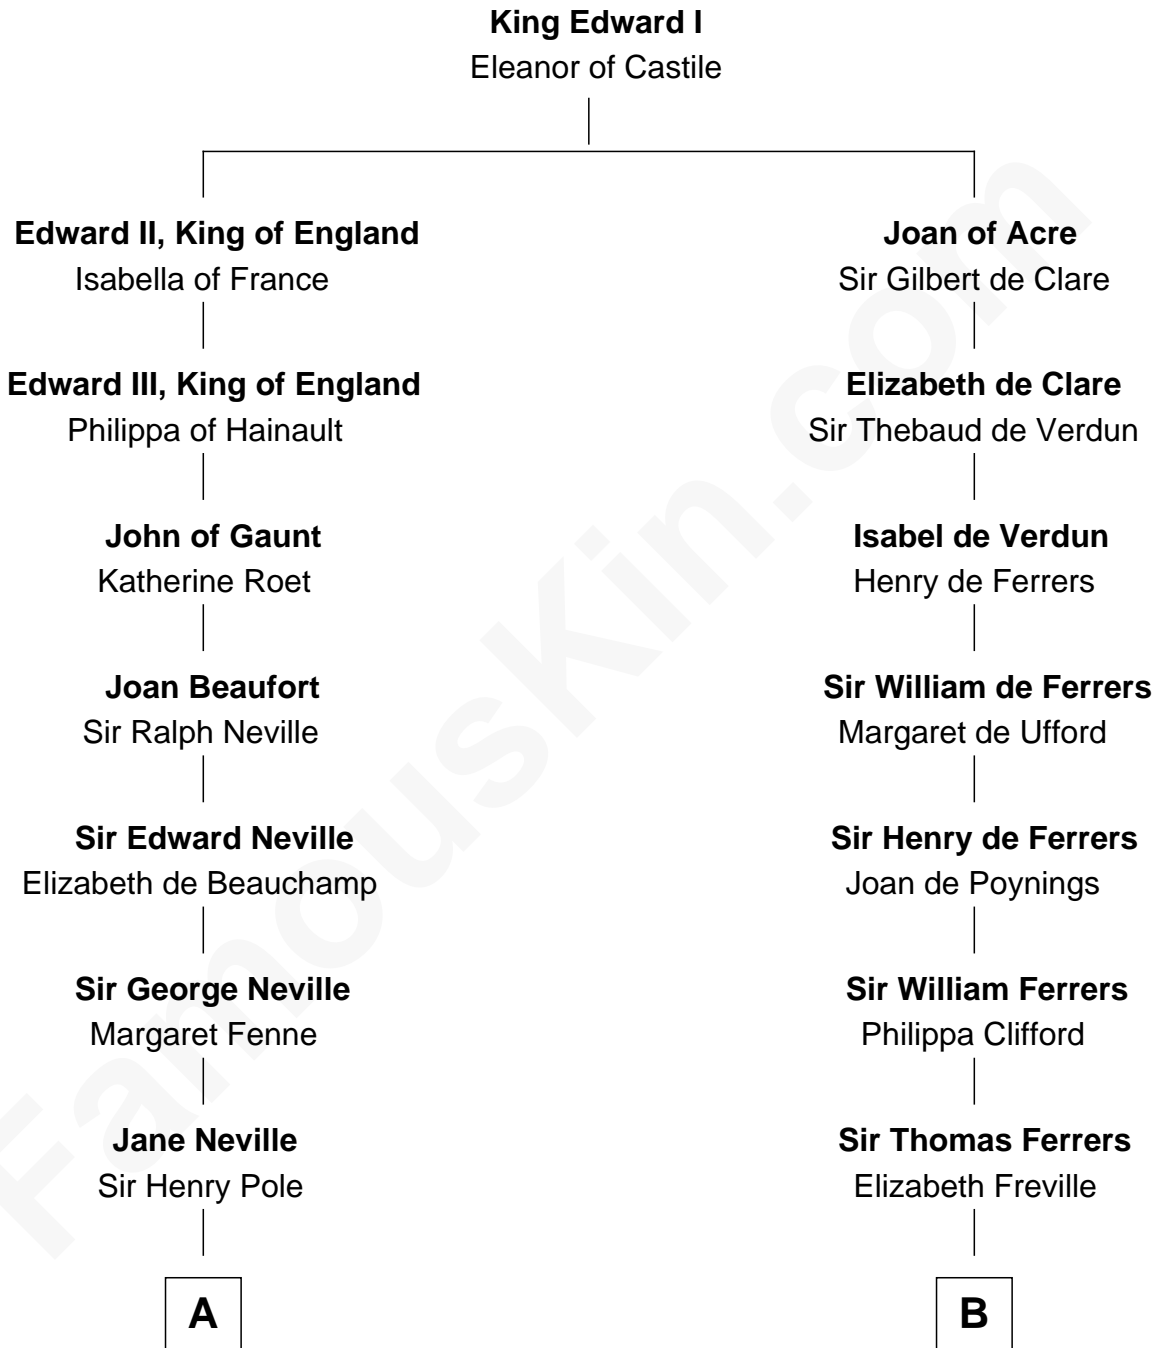

# FamousKin.com Relationship Chart of

**Prince Harry**  
*Duke of Sussex*

19th cousin 2 times removed of

**Hetty Green**  
*"The Witch of Wall Street"*

**A**

**Katherine Pole**  
Sir Francis Hastings

**Frances Hastings**  
Sir Henry Compton