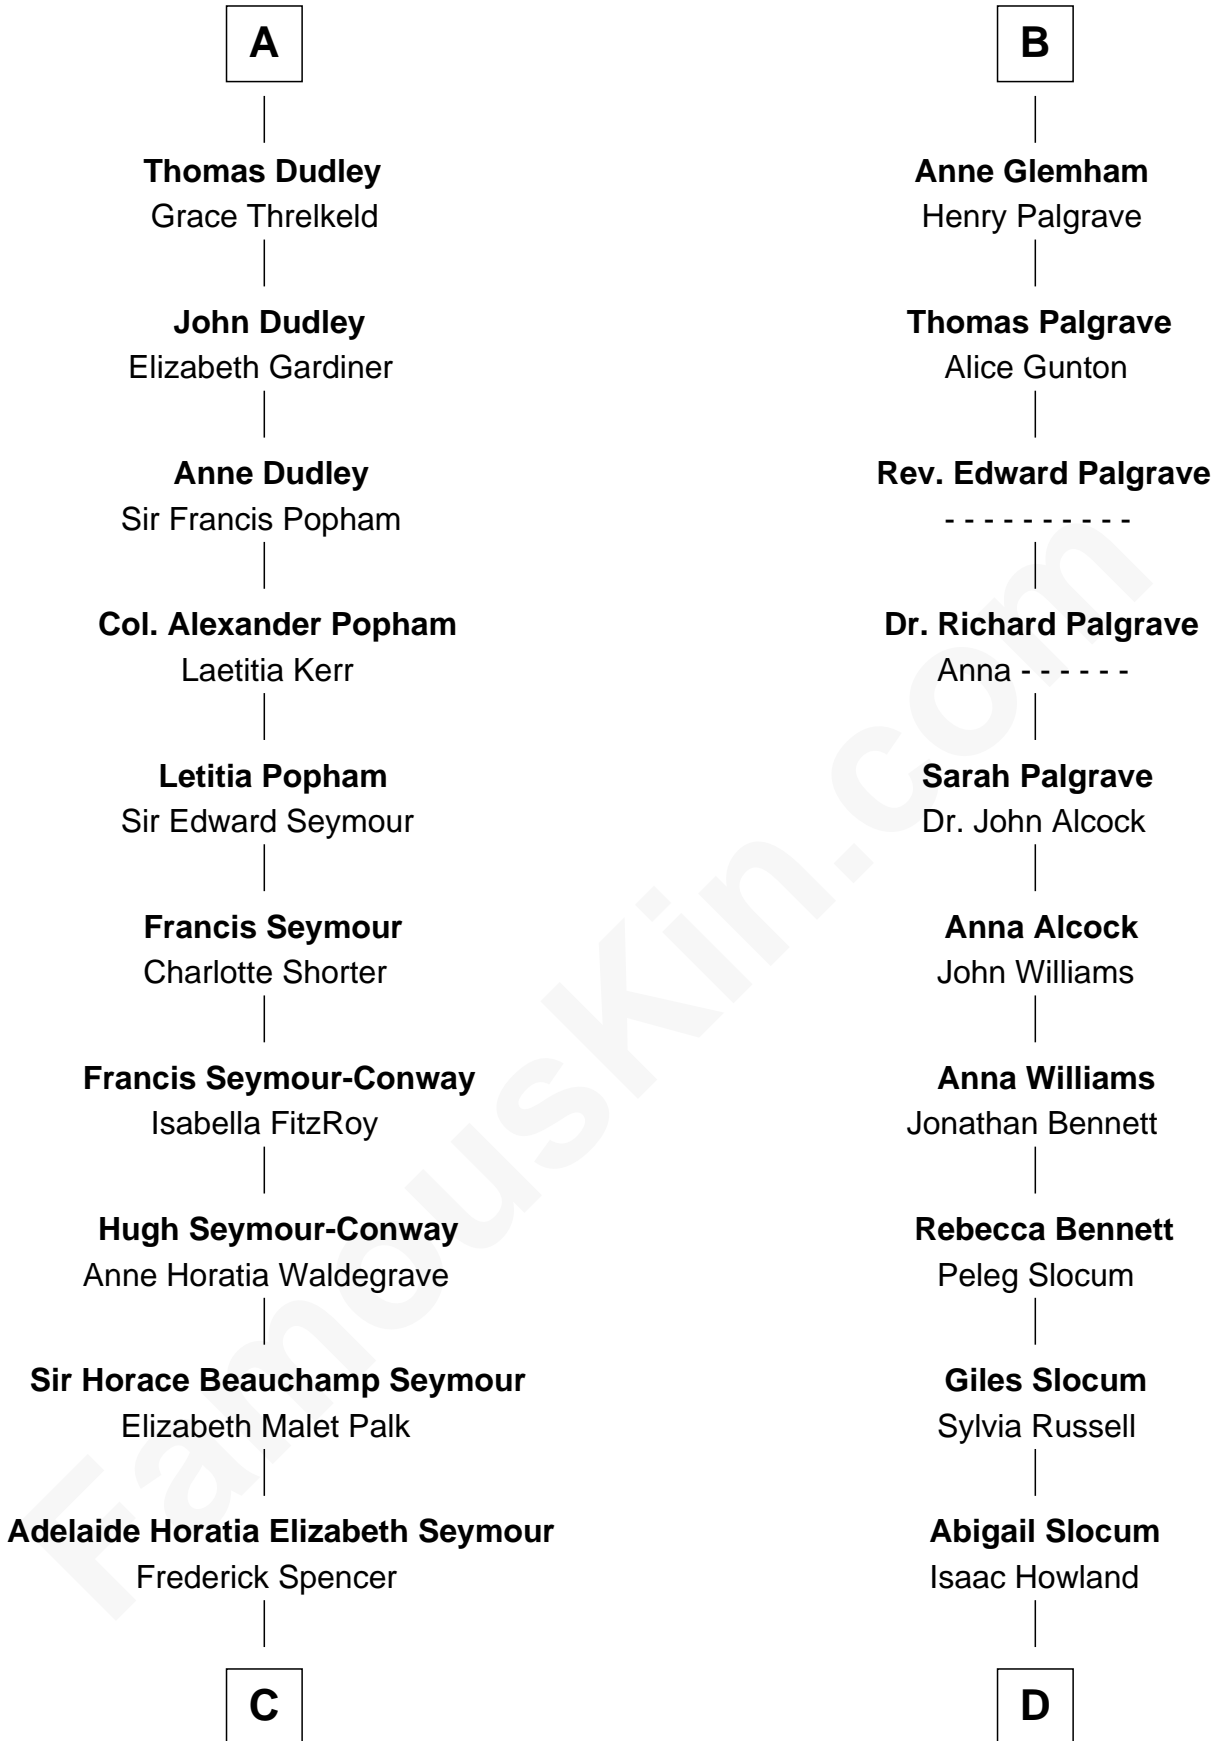

# FamousKin.com Relationship Chart of

**Prince Harry**  
*Duke of Sussex*

19th cousin 2 times removed of

**Hetty Green**

*"The Witch of Wall Street"*

**Sir Patrick de Chaworth**  
Isabella de Beauchamp

**Maud de Chaworth**  
Henry Plantagenet

**A**

**Maud de Chaworth**  
Henry Plantagenet

**Eleanor Plantagenet**  
Richard Fitzalan

**Sir Richard Fitzalan**  
Elizabeth de Bohun

**Elizabeth Fitzalan**  
Sir Robert Goushill

**Elizabeth Goushill**  
Sir Robert Wingfield

**Elizabeth Wingfield**  
Sir William Brandon

**Eleanor Brandon**  
John Glemham

**B**

**C**

**Charles Robert Spencer**

Margaret Baring

**Albert Edward John Spencer**

Cynthia Elinor Beatrix Hamilton

**Edward John Spencer**

Frances Ruth Burke Roche

**Princess Diana Frances Spencer**

Charles III, King of the United Kingdom

**Prince Harry**

*Duke of Sussex*

**D**

**Mehitable Howland**