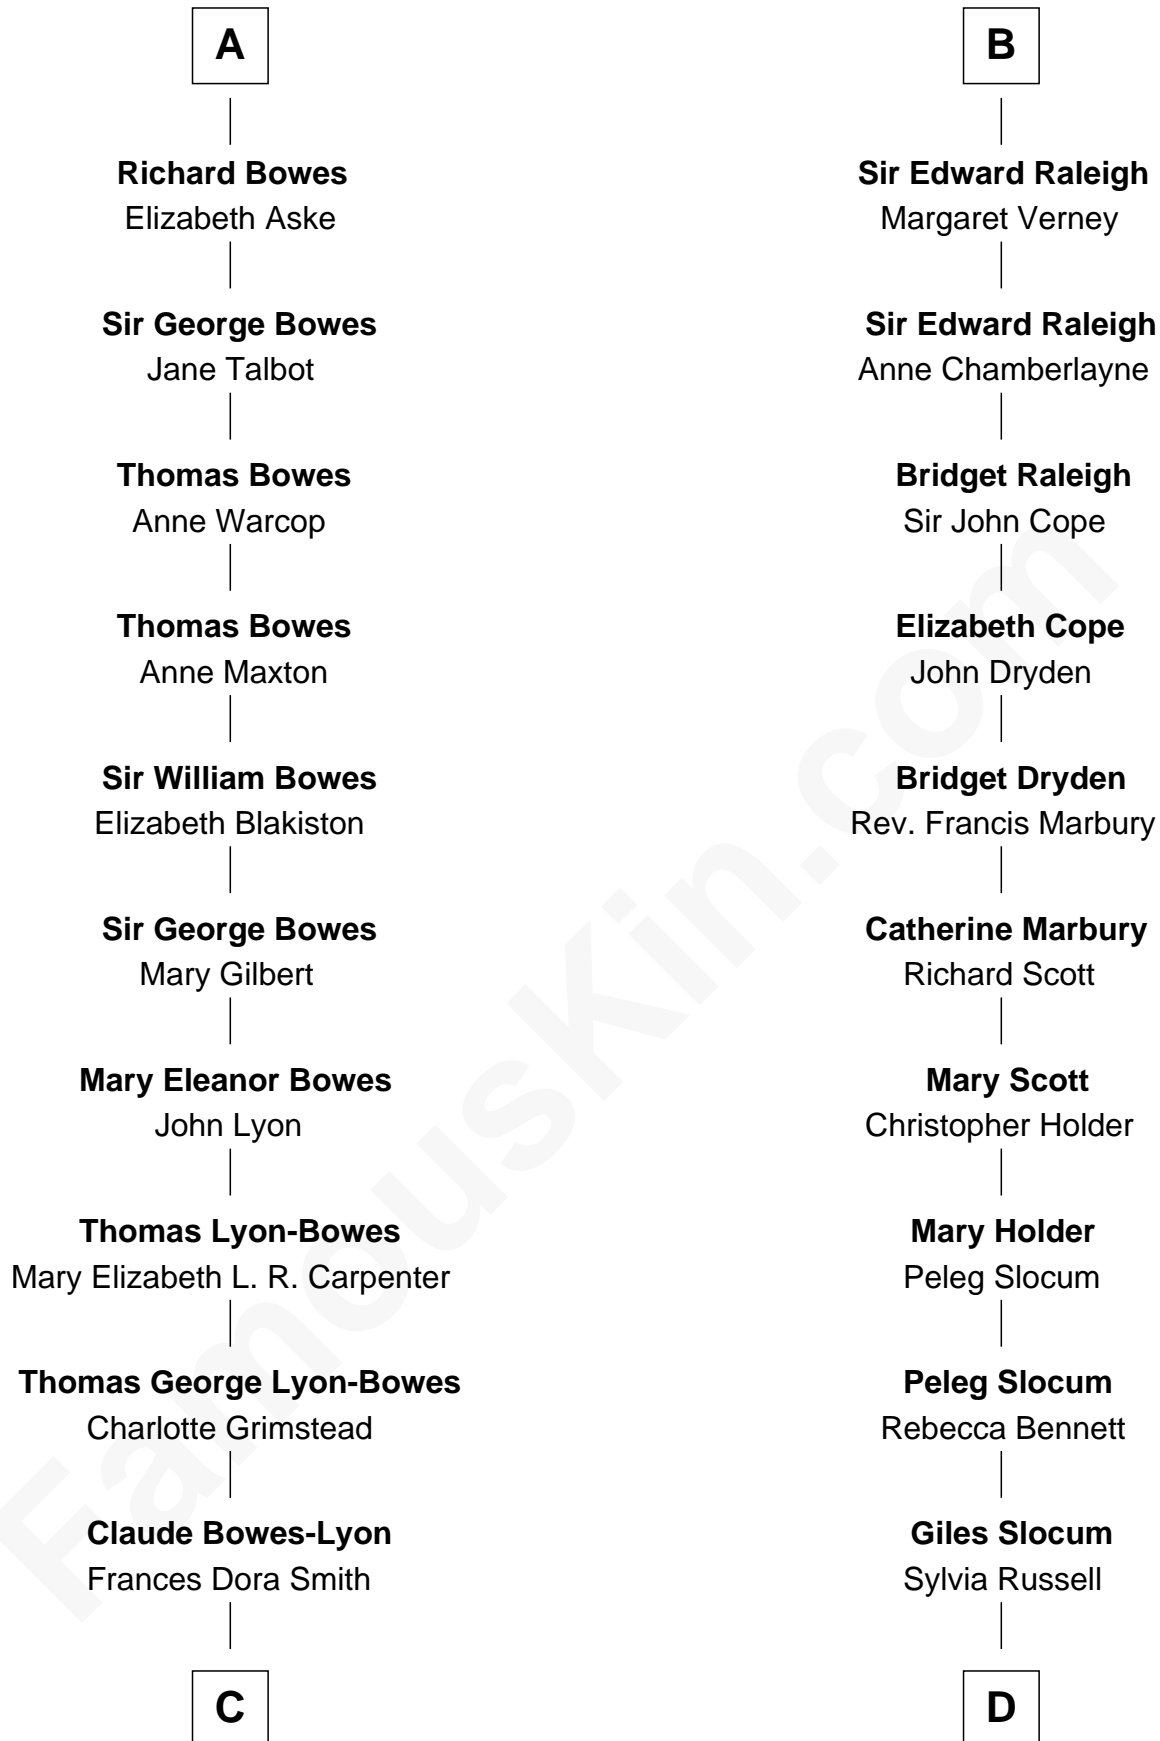

FamousKin.com Relationship Chart of

Prince Harry
Duke of Sussex

20th cousin 1 time removed of

Hetty Green
"The Witch of Wall Street"

William de Beauchamp
Maud FitzJohn

C

Claude George Bowes-Lyon
Cecilia Nina Cavendish-Bentinck

Elizabeth Bowes-Lyon
George VI, King of the United Kingdom

Elizabeth II, Queen of the United Kingdom
Prince Philip of Edinburgh

Charles III, King of the United Kingdom
Princess Diana Frances Spencer

Prince Harry
Duke of Sussex

D

Abigail Slocum
Isaac Howland

Mehitable Howland
Gideon Howland

Abby Slocum Howland
Edward Mott Robinson

Hetty Green
"The Witch of Wall Street"