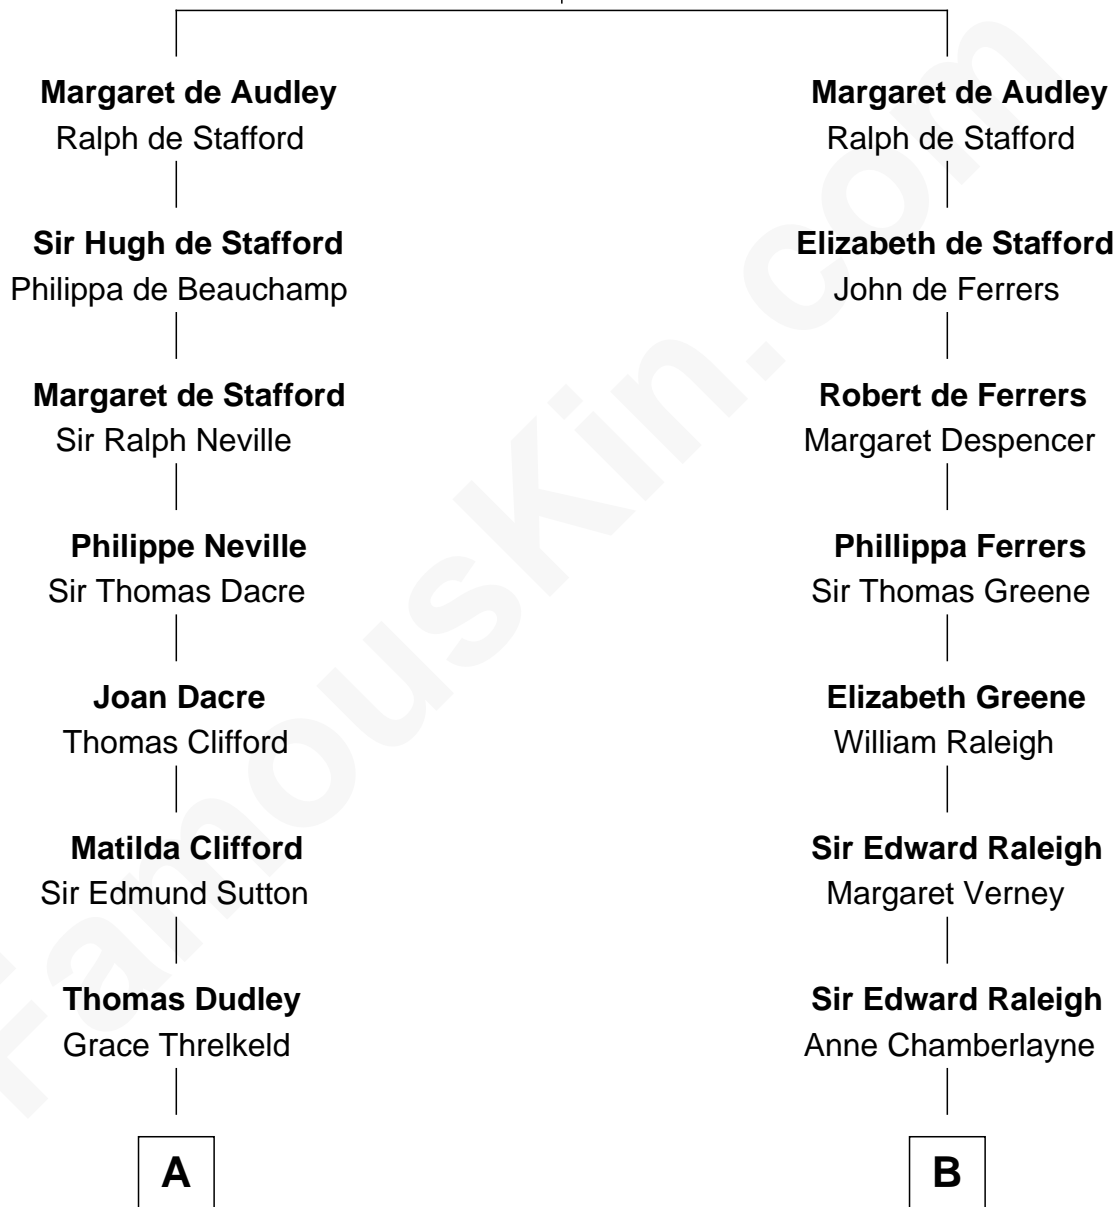

FamousKin.com Relationship Chart of

Prince Harry

Duke of Sussex

18th cousin 2 times removed of

Hetty Green

"The Witch of Wall Street"

Hugh de Audley

Margaret de Clare

C

Albert Edward John Spencer
Cynthia Elinor Beatrix Hamilton

Edward John Spencer
Frances Ruth Burke Roche

Princess Diana Frances Spencer
Charles III, King of the United Kingdom

Prince Harry
Duke of Sussex

D

Abby Slocum Howland
Edward Mott Robinson

Hetty Green
"The Witch of Wall Street"

FamousKin.com