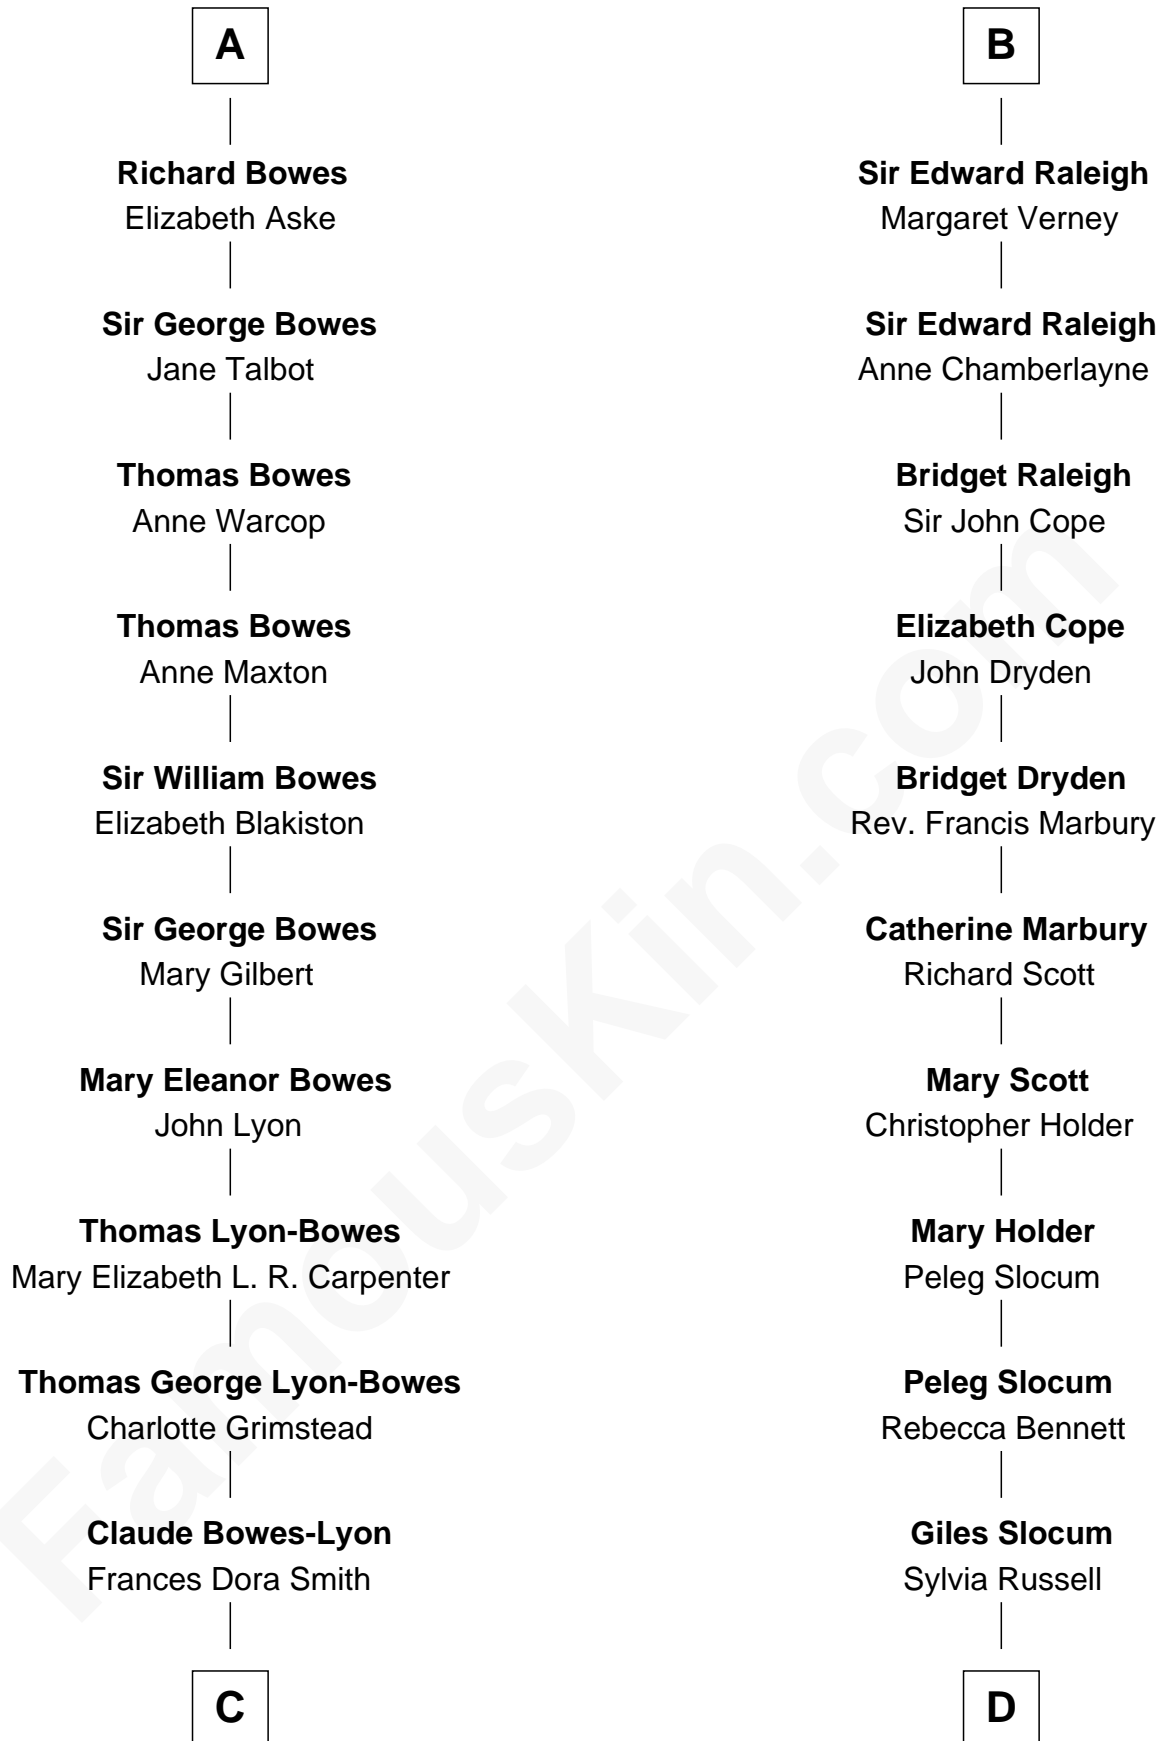

# FamousKin.com Relationship Chart of

**Prince Harry**

*Duke of Sussex*

20th cousin 1 time removed of

**Hetty Green**

*"The Witch of Wall Street"*

**Sir Edmund Mortimer**

Margaret de Fiennes

**C**

**Claude George Bowes-Lyon**  
Cecilia Nina Cavendish-Bentinck

**Elizabeth Bowes-Lyon**  
George VI, King of the United Kingdom

**Elizabeth II, Queen of the United Kingdom**  
Prince Philip of Edinburgh

**Charles III, King of the United Kingdom**  
Princess Diana Frances Spencer

**Prince Harry**  
*Duke of Sussex*

**D**

**Abigail Slocum**  
Isaac Howland

**Mehitable Howland**  
Gideon Howland

**Abby Slocum Howland**  
Edward Mott Robinson

**Hetty Green**  
*"The Witch of Wall Street"*