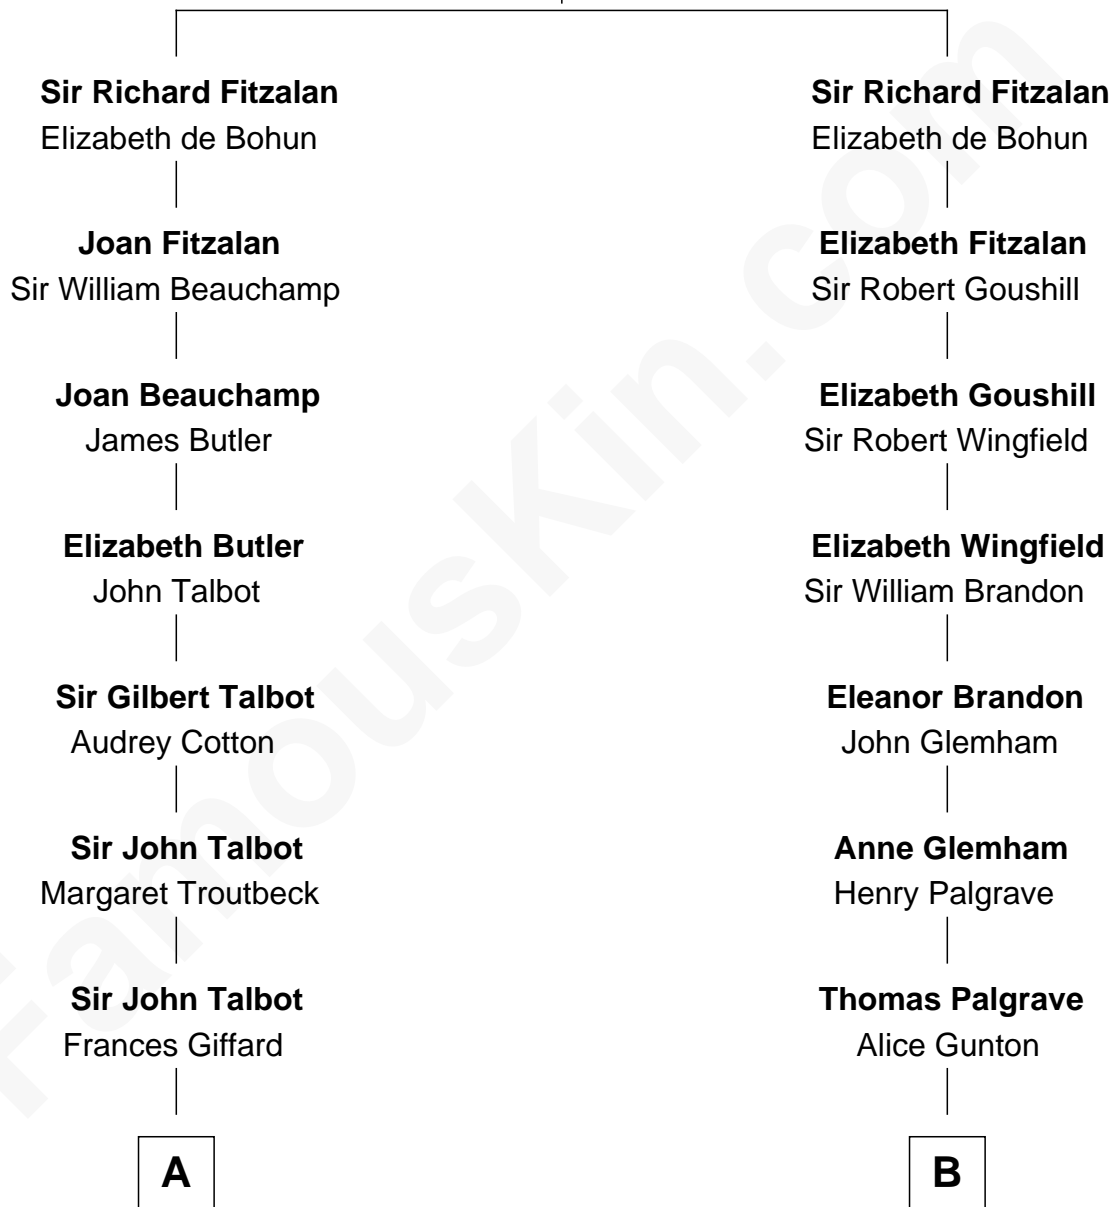

FamousKin.com Relationship Chart of

Prince Harry
Duke of Sussex

17th cousin 3 times removed of

Hetty Green
"The Witch of Wall Street"

Richard Fitzalan
Eleanor Plantagenet

C

Elizabeth Bowes-Lyon

George VI, King of the United Kingdom

Elizabeth II, Queen of the United Kingdom

Prince Philip of Edinburgh

Charles III, King of the United Kingdom

Princess Diana Frances Spencer

Prince Harry

Duke of Sussex

FamousKin.com