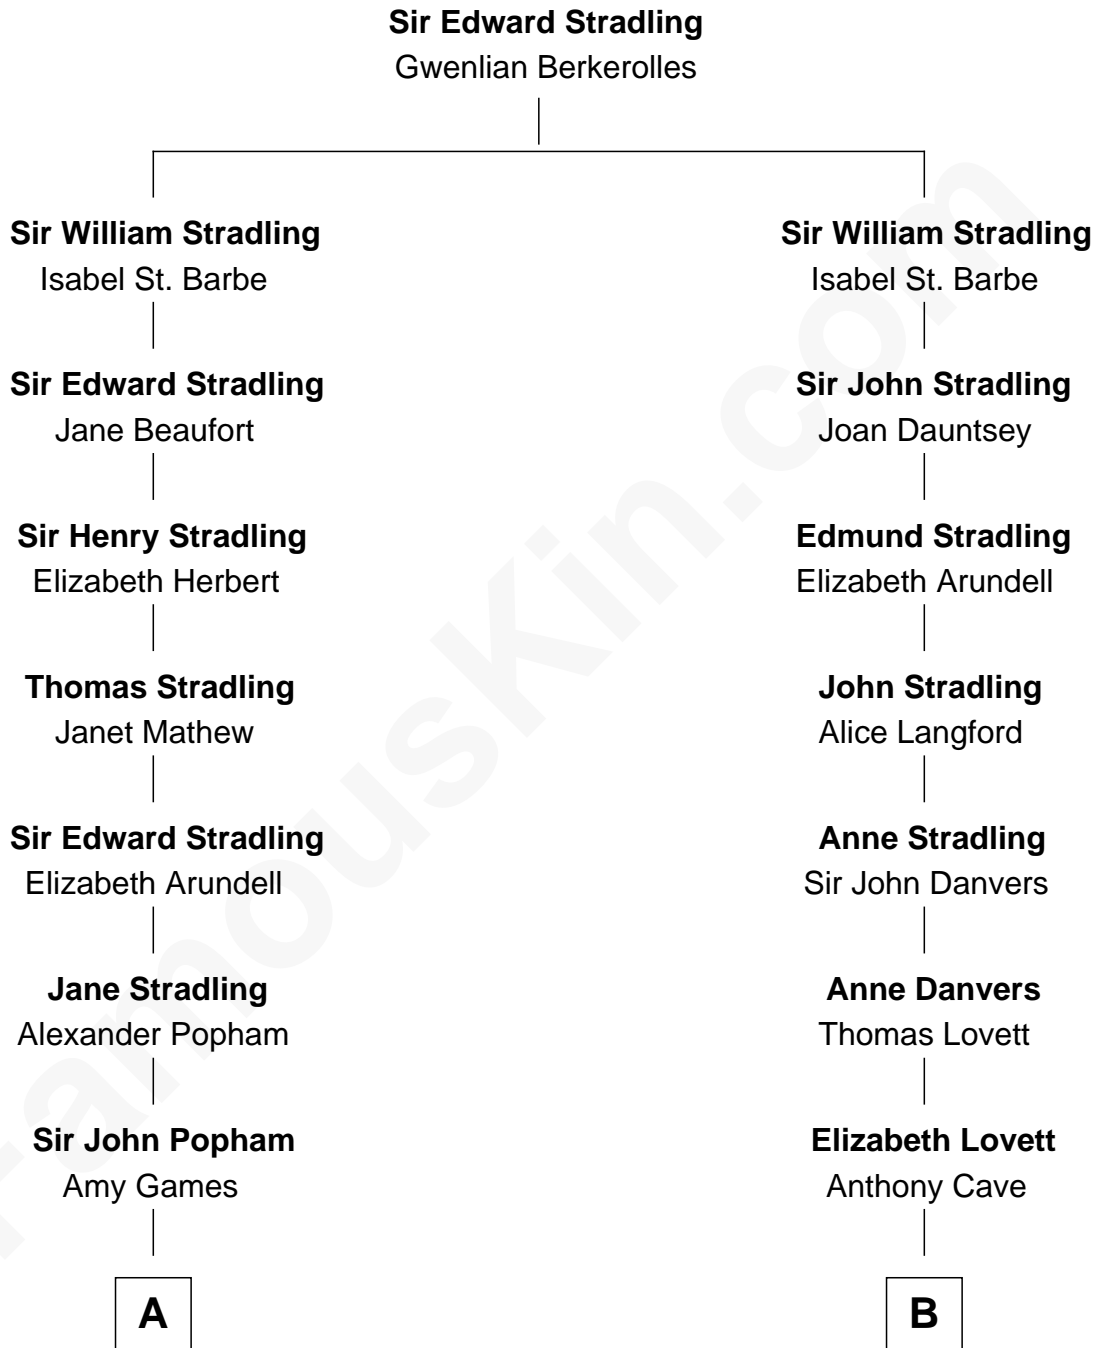

# FamousKin.com Relationship Chart of

**Prince Harry**  
*Duke of Sussex*

16th cousin 3 times removed of

**Hetty Green**  
*"The Witch of Wall Street"*

**C**

**Edward John Spencer**  
Frances Ruth Burke Roche

**Princess Diana Frances Spencer**  
Charles III, King of the United Kingdom

**Prince Harry**  
*Duke of Sussex*

FamousKin.com