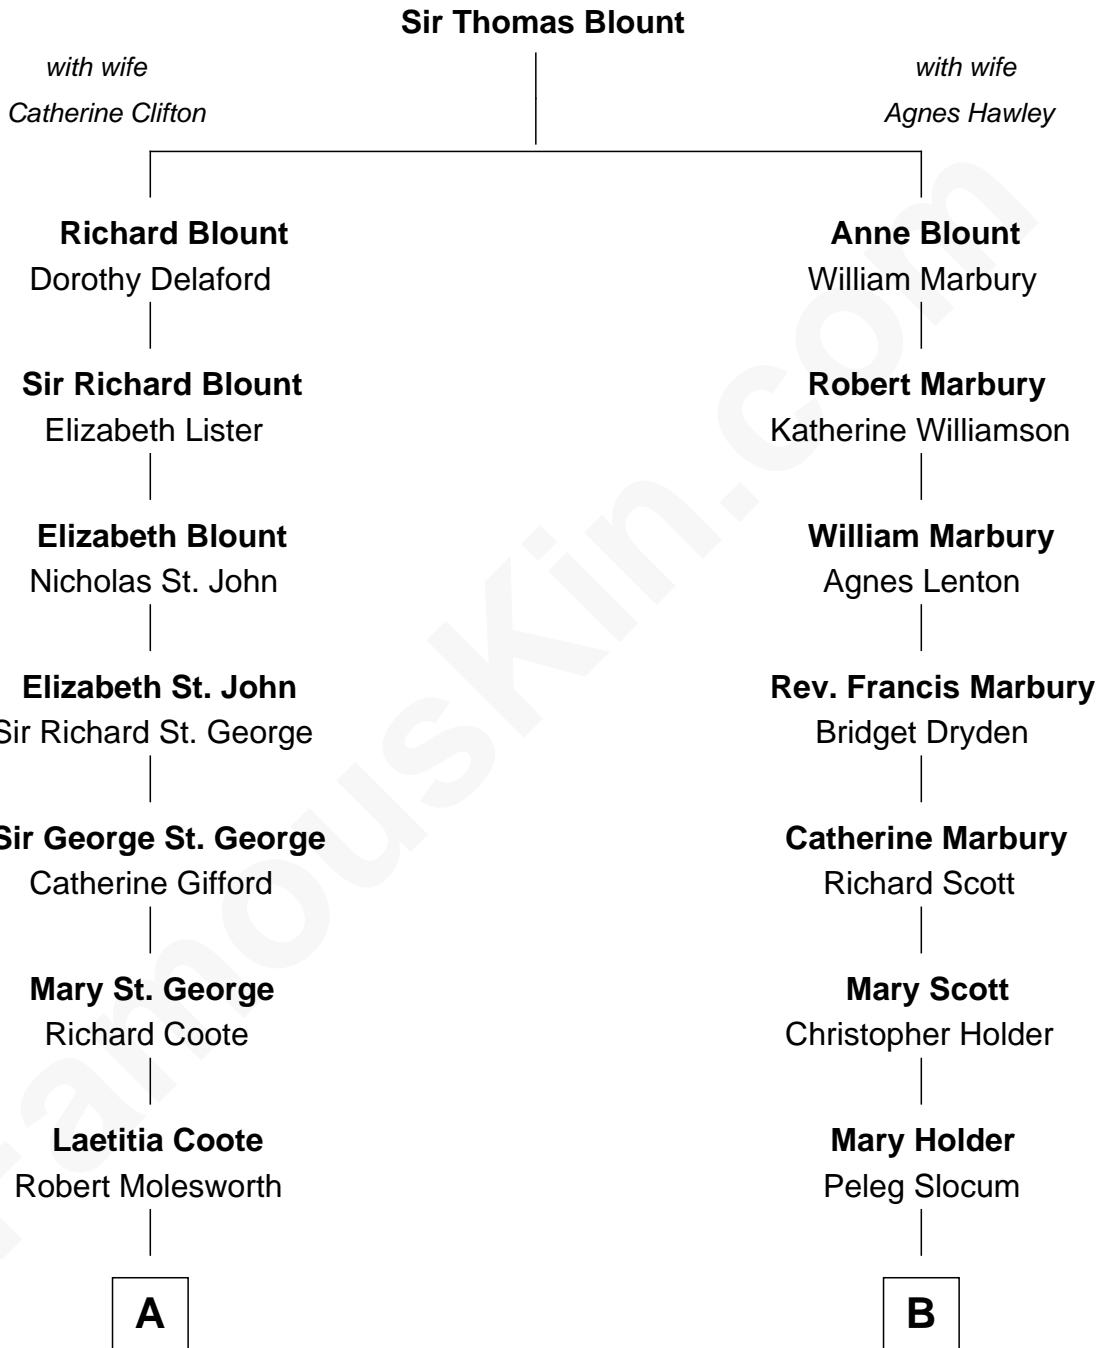

FamousKin.com Relationship Chart of

Prince Harry
Duke of Sussex

12th cousin 4 times removed of

Hetty Green
"The Witch of Wall Street"

A

Richard Molesworth

Mary Jenney Ussher

Louisa Molesworth

William Brabazon Ponsonby

Mary Elizabeth Ponsonby

Charles Grey

Elizabeth Grey

John Crocker Bulteel

Louisa Emily Charlotte Bulteel

Edward Charles Baring

Margaret Baring

Charles Robert Spencer

Albert Edward John Spencer

Cynthia Elinor Beatrix Hamilton

Edward John Spencer

Frances Ruth Burke Roche

Princess Diana Frances Spencer

Charles III, King of the United Kingdom

Prince Harry