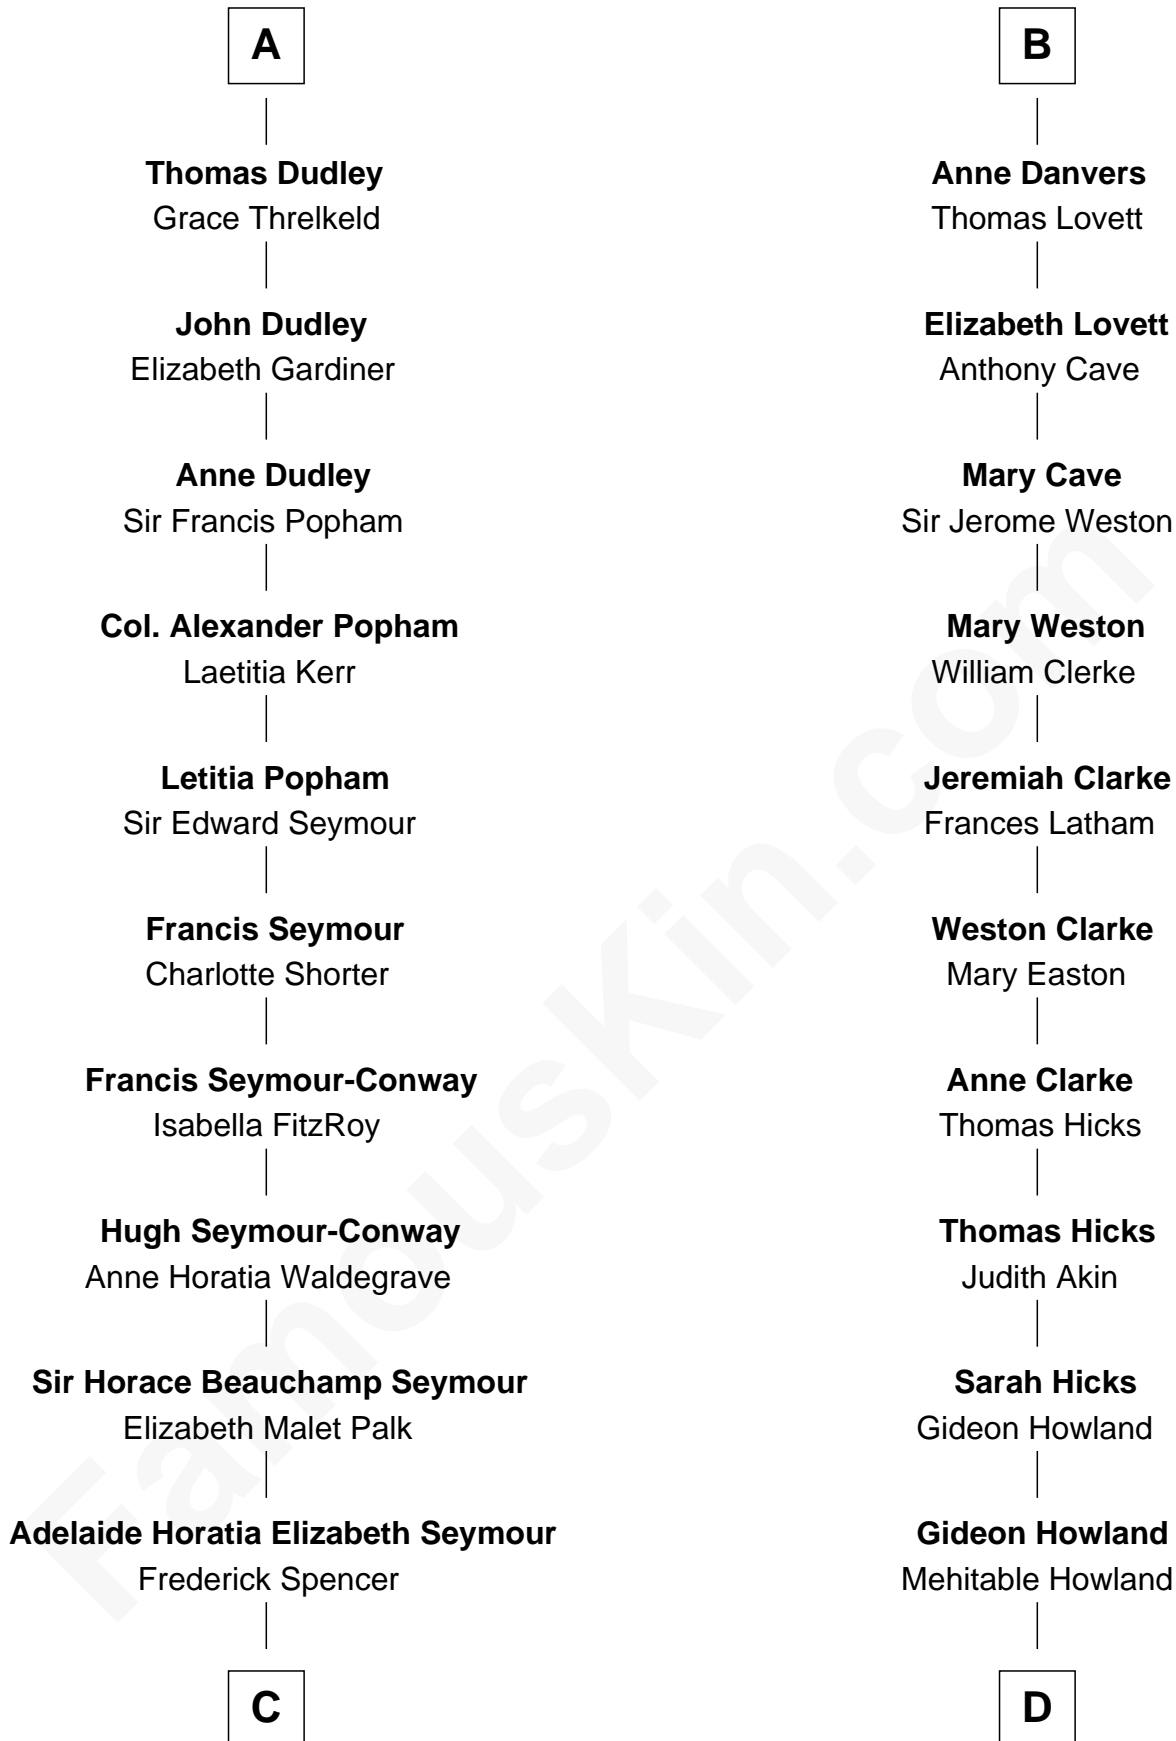

FamousKin.com Relationship Chart of

Prince Harry
Duke of Sussex

18th cousin 3 times removed of

Hetty Green

"The Witch of Wall Street"

Sir William de Montagu
Elizabeth de Montfort

William de Montagu
Katherine de Grandison

Philippa de Montagu
Sir Roger de Mortimer

Edmund Mortimer
Philippa Plantagenet

Elizabeth Mortimer
Sir Henry Percy

Elizabeth Percy
Sir John Clifford

Thomas Clifford
Joan Dacre

Matilda Clifford
Sir Edmund Sutton

A

Hawise de Montagu
Sir Roger de Bavent

Joan de Bavent
Sir John Dauntsey

John Dauntsey
Elizabeth Beverley

Joan Dauntsey
Sir John Stradling

Edmund Stradling
Elizabeth Arundell

John Stradling
Alice Langford

Anne Stradling
Sir John Danvers

B

C

Charles Robert Spencer

Margaret Baring

Albert Edward John Spencer

Cynthia Elinor Beatrix Hamilton

Edward John Spencer

Frances Ruth Burke Roche