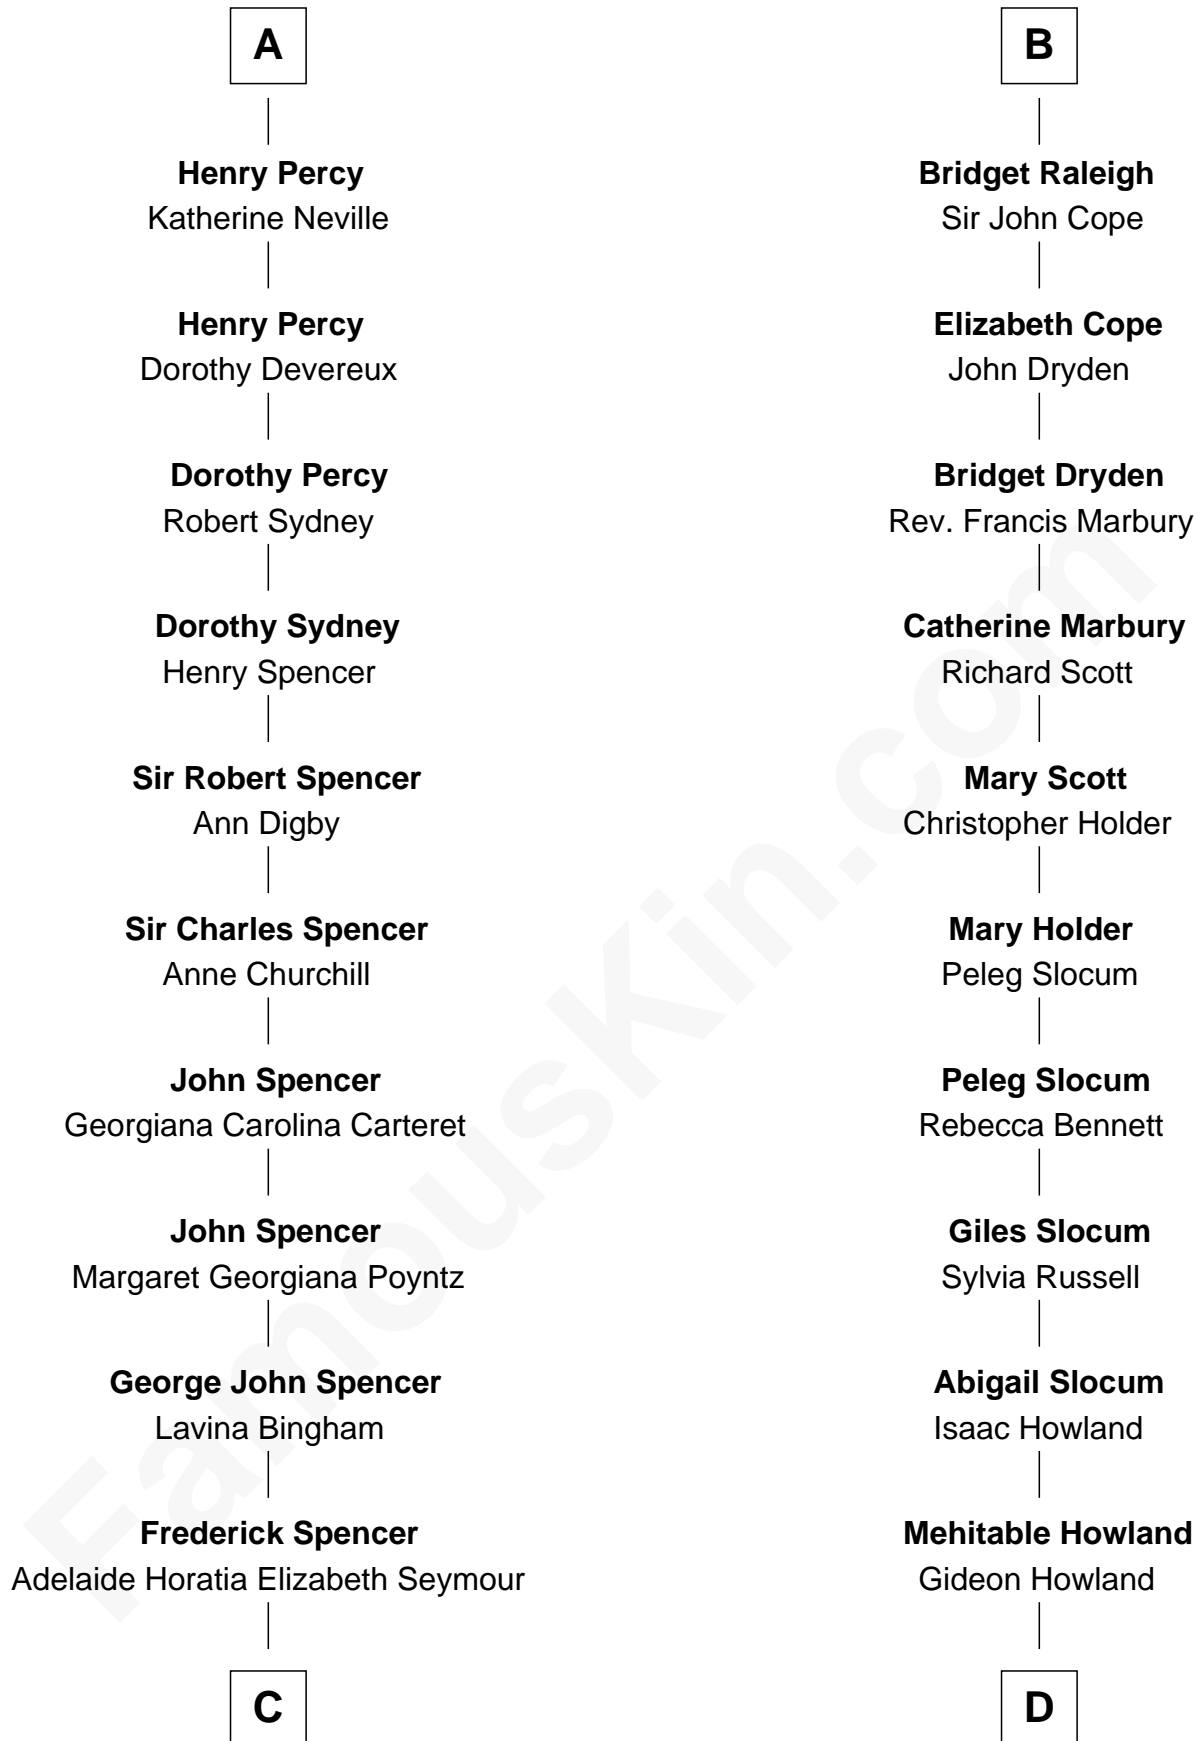

# FamousKin.com Relationship Chart of

**Prince Harry**  
*Duke of Sussex*

18th cousin 3 times removed of

**Hetty Green**  
*"The Witch of Wall Street"*

**Hugh le Despencer**  
Eleanor de Clare

**Elizabeth le Despencer**  
Maurice de Berkeley

**Thomas de Berkeley**  
Margaret de Lisle

**Elizabeth de Berkeley**  
Richard de Beauchamp

**Eleanor Beauchamp**  
Edmund Beaufort

**Eleanor Beaufort**  
Sir Robert Spencer

**Catherine Spencer**  
Henry Algernon Percy

**Sir Thomas Percy**  
Eleanor Harbottle

**A**

**Sir Edward le Despencer**  
Anne de Ferrers

**Edward Despencer**  
Elizabeth Burghersh

**Margaret Despencer**  
Robert de Ferrers

**Phillippa Ferrers**  
Sir Thomas Greene

**Elizabeth Greene**  
William Raleigh

**Sir Edward Raleigh**  
Margaret Verney

**Sir Edward Raleigh**  
Anne Chamberlayne

**B**

**C**

**Charles Robert Spencer**

Margaret Baring

**Albert Edward John Spencer**