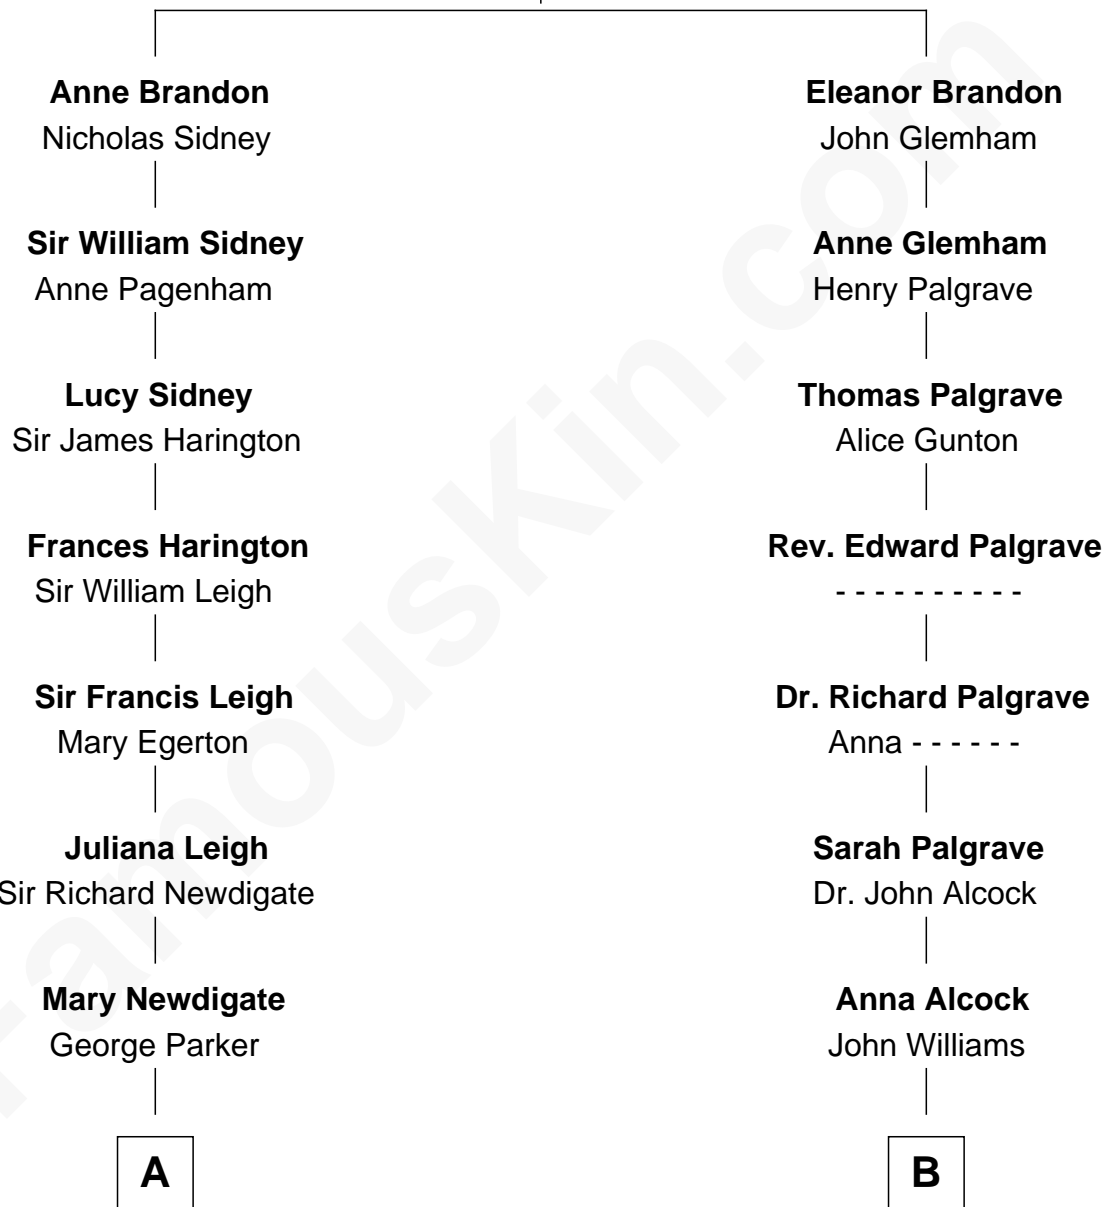

FamousKin.com Relationship Chart of

Prince Harry
Duke of Sussex

13th cousin 5 times removed of

Hetty Green
"The Witch of Wall Street"

Sir William Brandon
Elizabeth Wingfield

C

Princess Diana Frances Spencer
Charles III, King of the United Kingdom

Prince Harry
Duke of Sussex

FamousKin.com