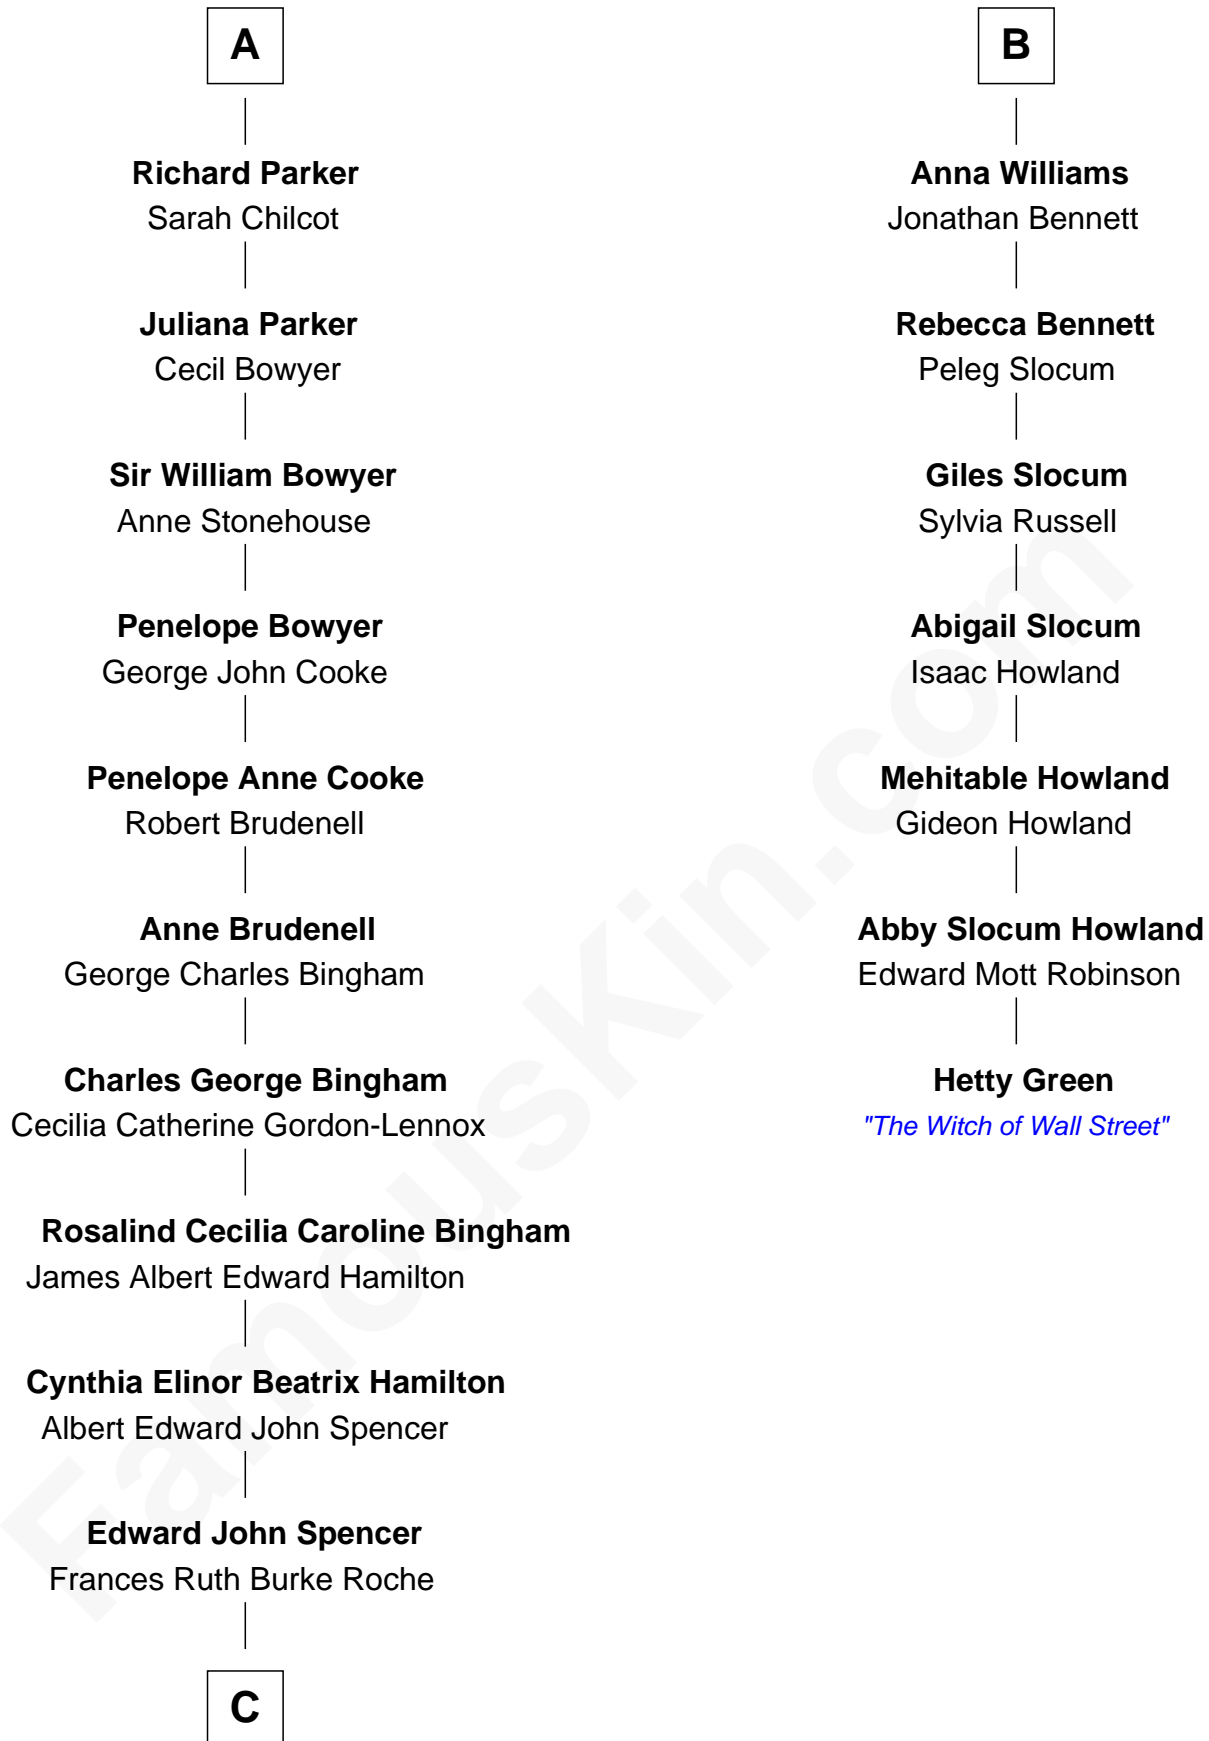

FamousKin.com Relationship Chart of

Prince Harry
Duke of Sussex

13th cousin 5 times removed of

Hetty Green
"The Witch of Wall Street"

Sir William Brandon
Elizabeth Wingfield

C

Princess Diana Frances Spencer
Charles III, King of the United Kingdom

Prince Harry
Duke of Sussex

FamousKin.com