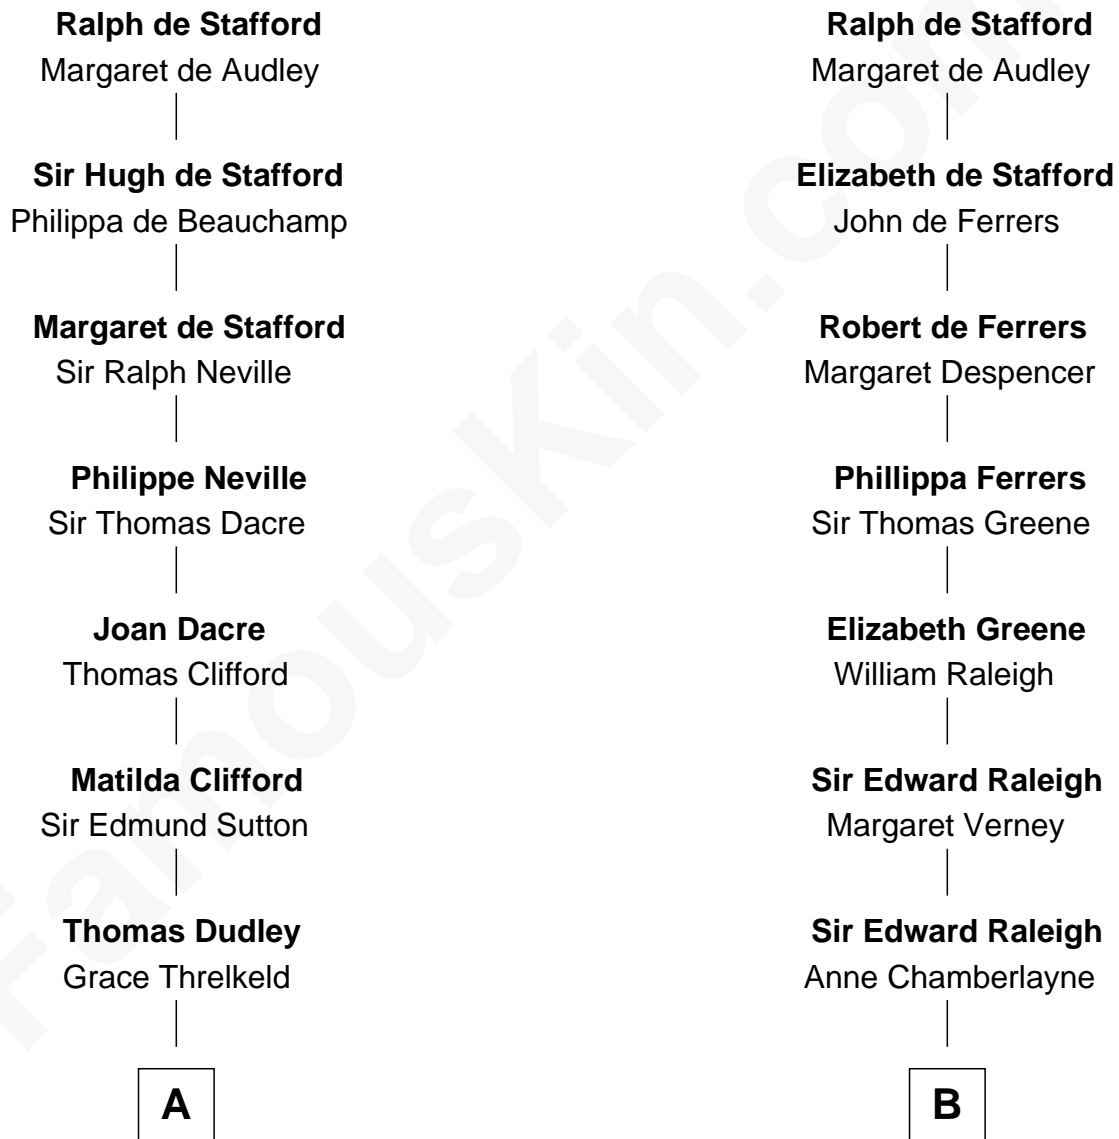

FamousKin.com Relationship Chart of

Prince Harry

Duke of Sussex

18th cousin 2 times removed of

Shanghai Pierce

Texas Cattleman

Edmund de Stafford

Margaret Basset

C

Albert Edward John Spencer
Cynthia Elinor Beatrix Hamilton

Edward John Spencer
Frances Ruth Burke Roche

Princess Diana Frances Spencer
Charles III, King of the United Kingdom

Prince Harry
Duke of Sussex

D

Jonathan D. Pearce
Hanna Phillips Head

Shanghai Pierce
Texas Cattleman

FamousKin.com