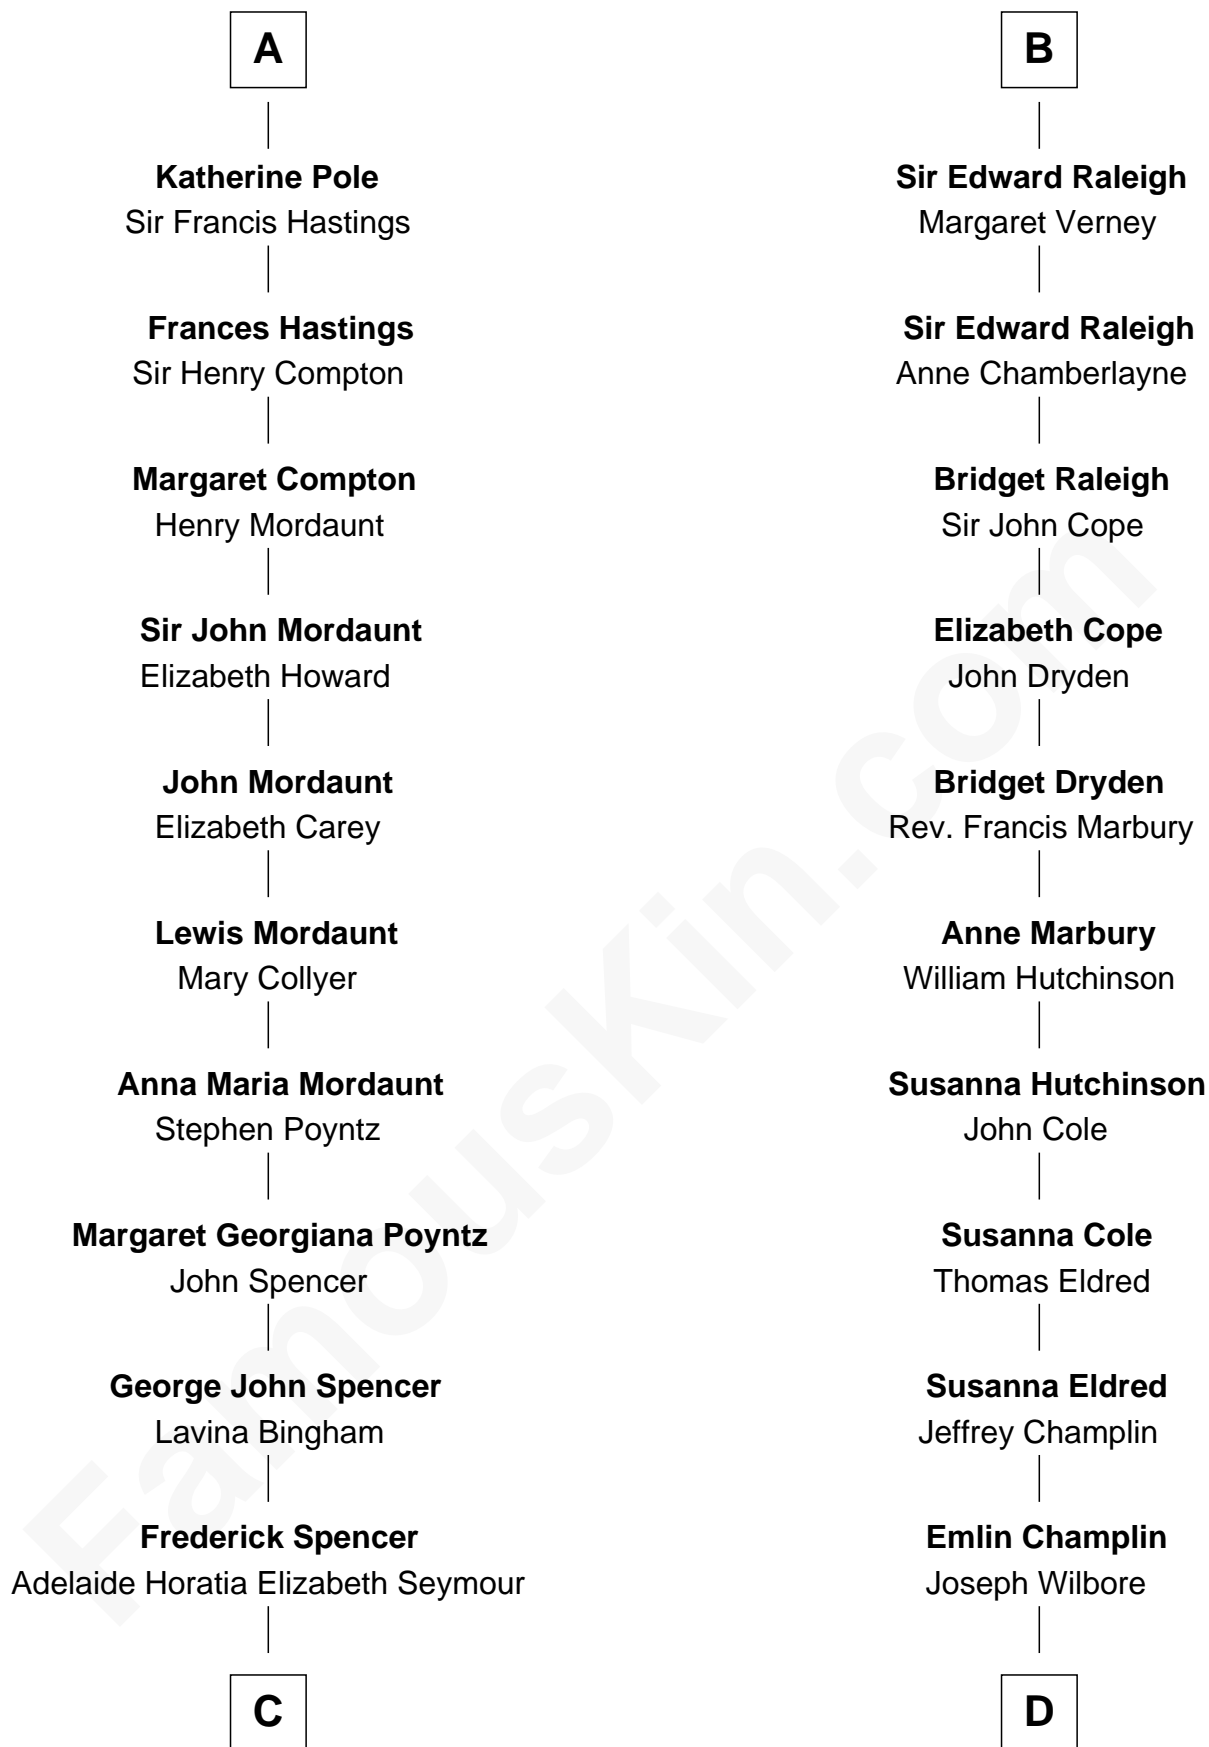

FamousKin.com

Relationship Chart of

Prince Harry
Duke of Sussex

20th cousin 1 time removed of

Shanghai Pierce
Texas Cattleman

C

Charles Robert Spencer

Margaret Baring

Albert Edward John Spencer

Cynthia Elinor Beatrix Hamilton

Edward John Spencer

Frances Ruth Burke Roche

Princess Diana Frances Spencer

Charles III, King of the United Kingdom

Prince Harry

Duke of Sussex