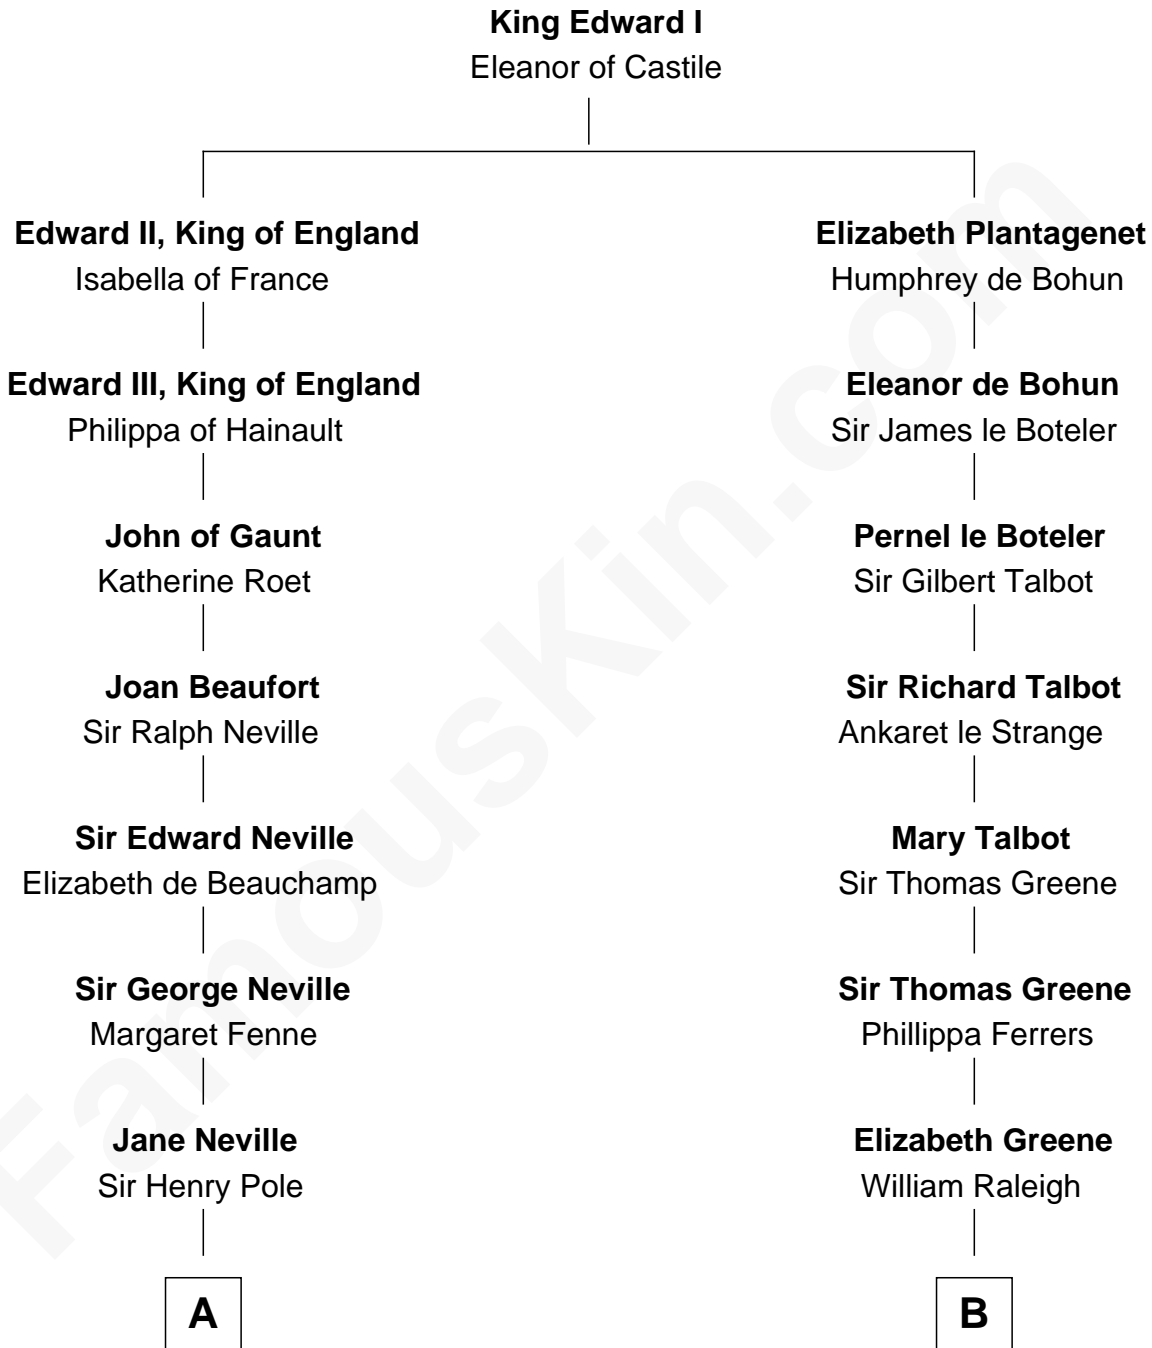

FamousKin.com

Relationship Chart of

Prince Harry
Duke of Sussex

20th cousin 1 time removed of

Shanghai Pierce
Texas Cattleman

C

Charles Robert Spencer

Margaret Baring

Albert Edward John Spencer

Cynthia Elinor Beatrix Hamilton

Edward John Spencer

Frances Ruth Burke Roche

Princess Diana Frances Spencer

Charles III, King of the United Kingdom

Prince Harry

Duke of Sussex