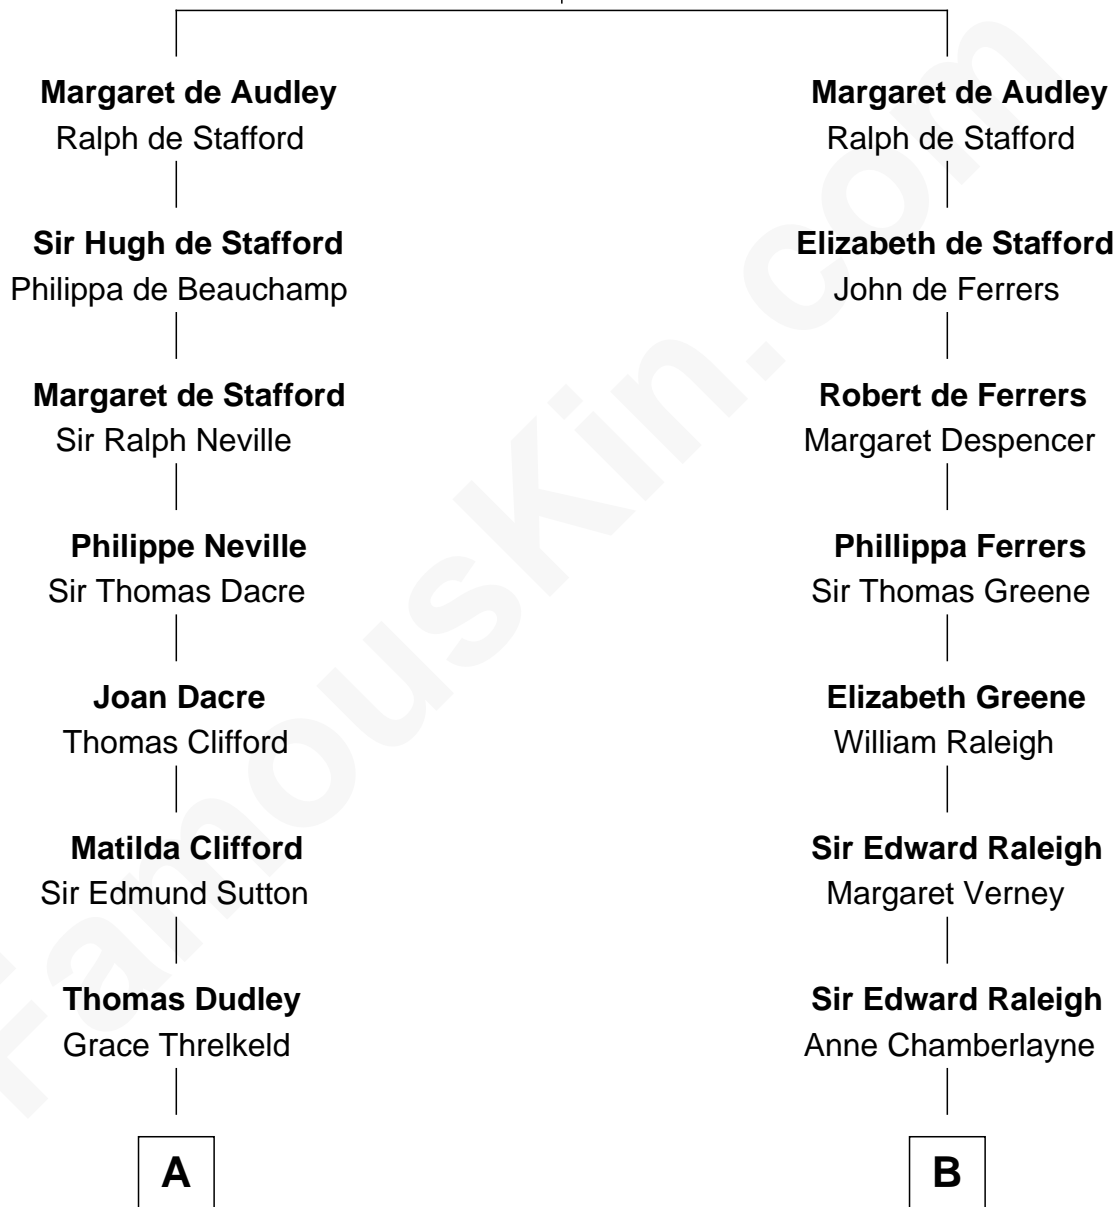

FamousKin.com Relationship Chart of

Prince Harry

Duke of Sussex

18th cousin 2 times removed of

Shanghai Pierce

Texas Cattleman

Hugh de Audley

Margaret de Clare

C

Albert Edward John Spencer
Cynthia Elinor Beatrix Hamilton

Edward John Spencer
Frances Ruth Burke Roche

Princess Diana Frances Spencer
Charles III, King of the United Kingdom

Prince Harry
Duke of Sussex

D

Jonathan D. Pearce
Hanna Phillips Head

Shanghai Pierce
Texas Cattleman

FamousKin.com