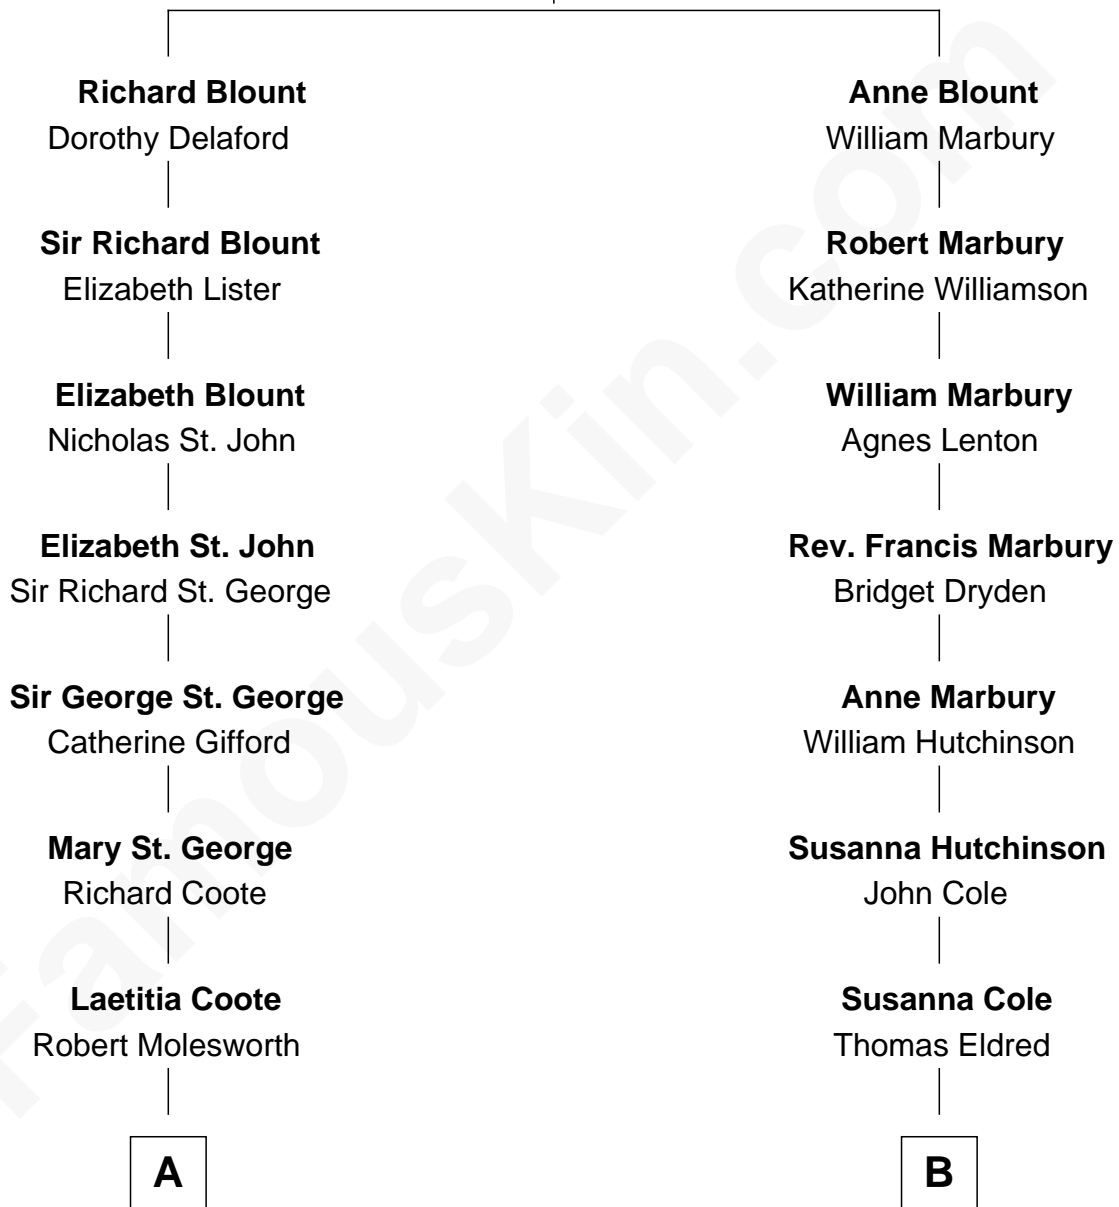

Sir Thomas Blount

with wife
Catherine Clifton

with wife
Agnes Hawley