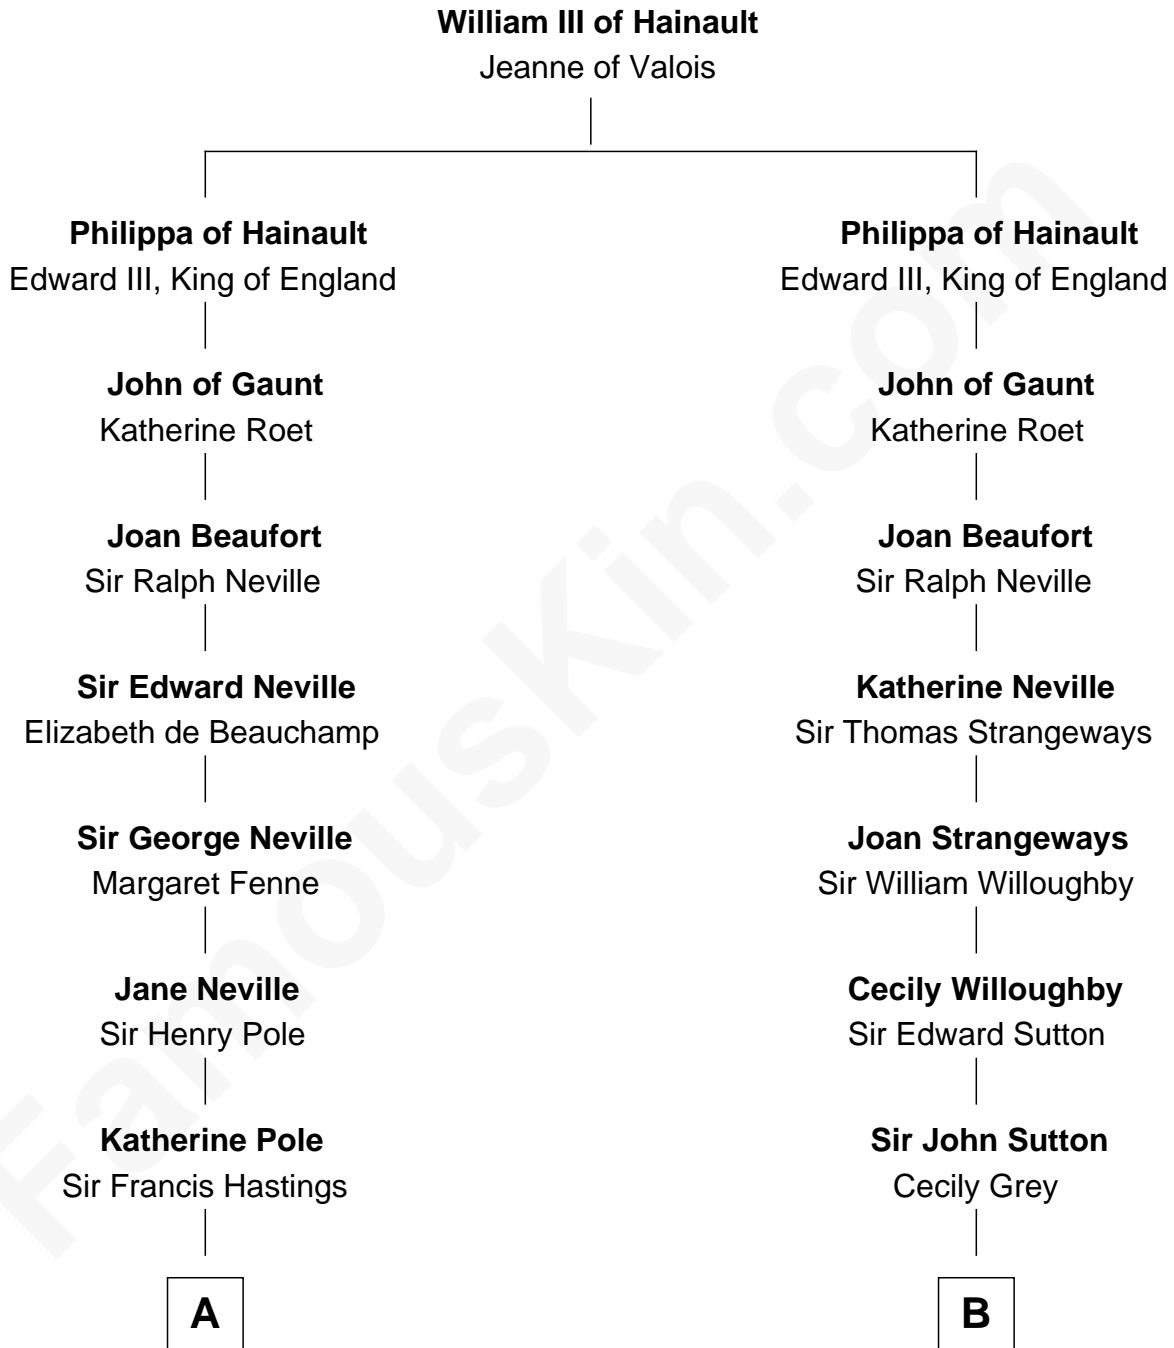

FamousKin.com Relationship Chart of

Prince Harry
Duke of Sussex

19th cousin 1 time removed of

Alan Shepard
Mercury and Apollo Astronaut

C

Albert Edward John Spencer
Cynthia Elinor Beatrix Hamilton

Edward John Spencer
Frances Ruth Burke Roche

Princess Diana Frances Spencer
Charles III, King of the United Kingdom

Prince Harry
Duke of Sussex

D

Annie Elizabeth Bartlett
Frederick Johnson Shepard

Alan Bartlett Shepard
Pauline Renza Emerson

Alan Shepard
Mercury and Apollo Astronaut