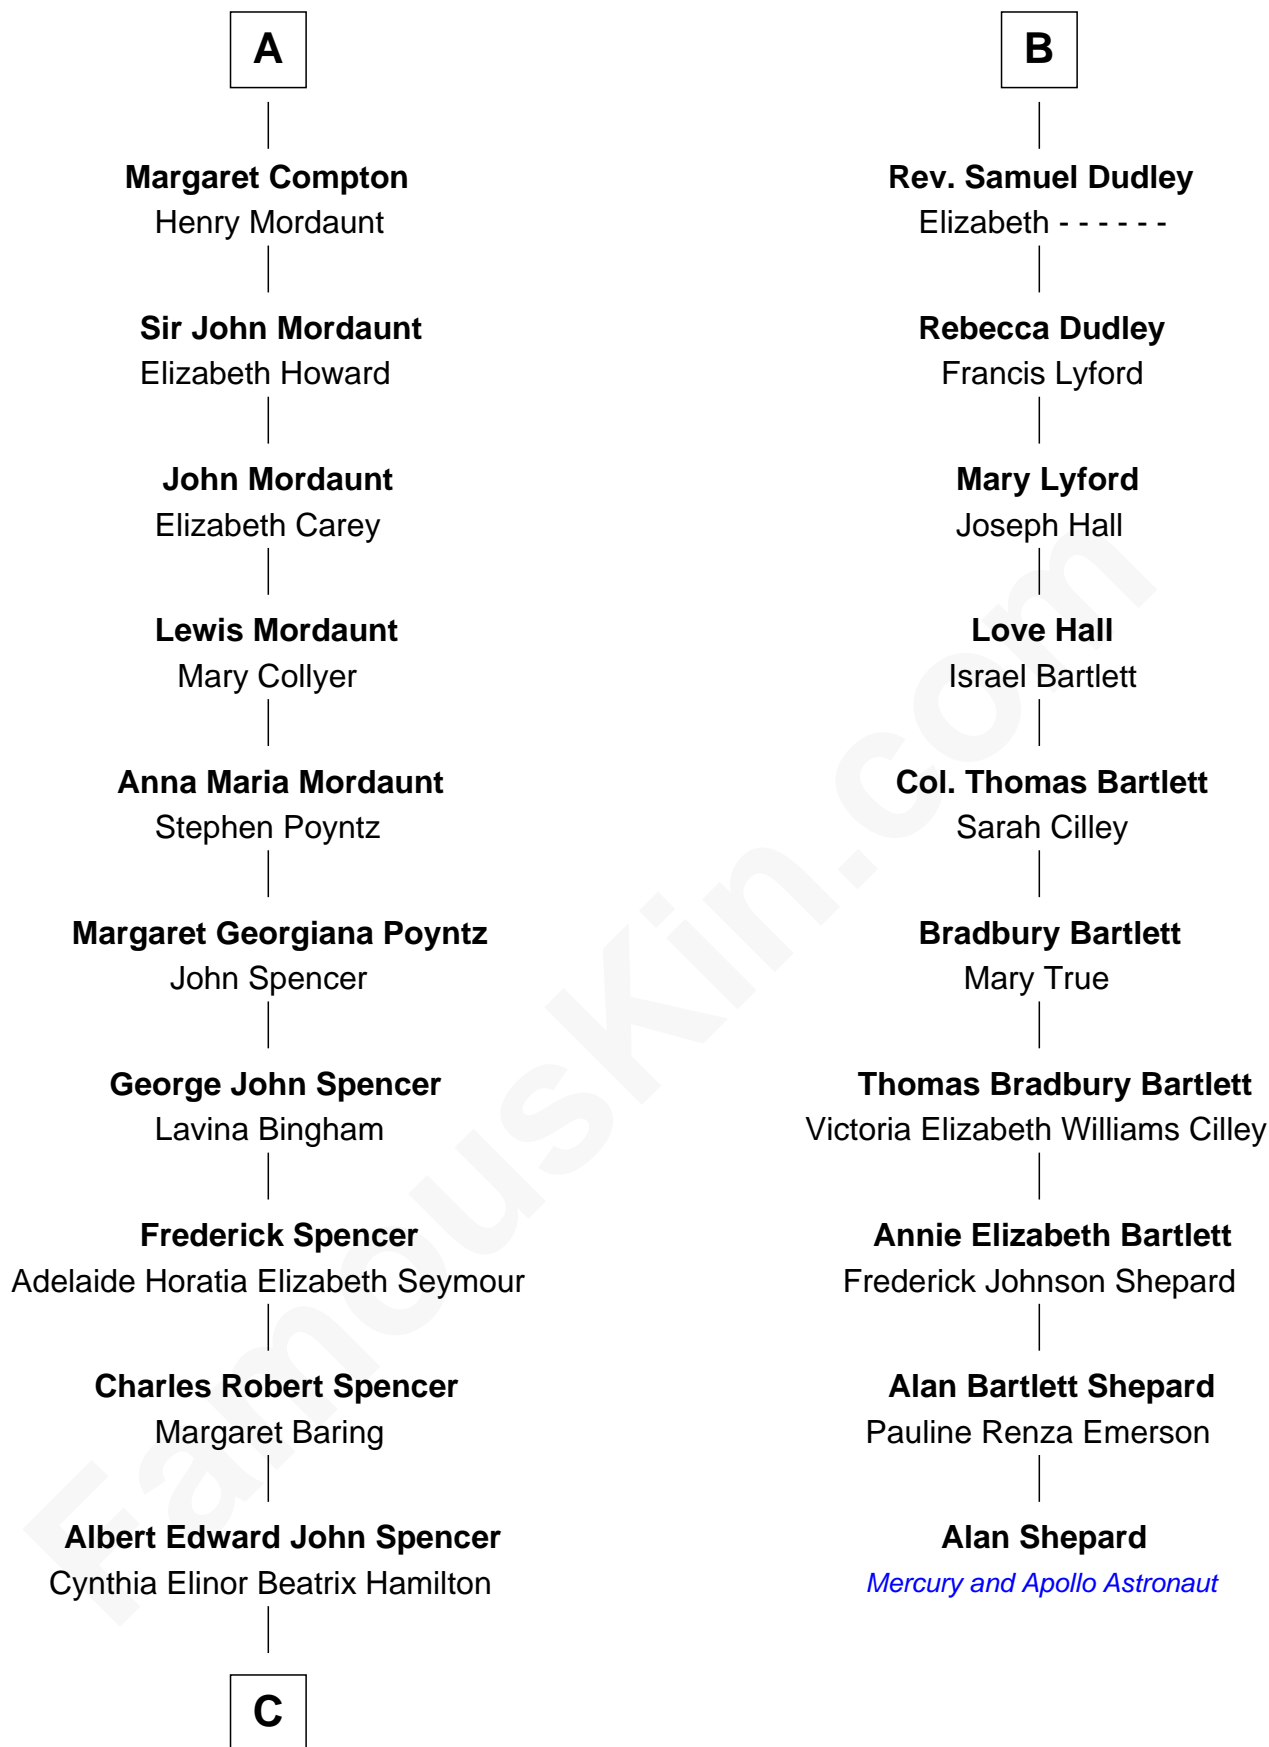

FamousKin.com Relationship Chart of

Prince Harry
Duke of Sussex

16th cousin 3 times removed of

Alan Shepard

Mercury and Apollo Astronaut

C

Edward John Spencer
Frances Ruth Burke Roche

Princess Diana Frances Spencer
Charles III, King of the United Kingdom