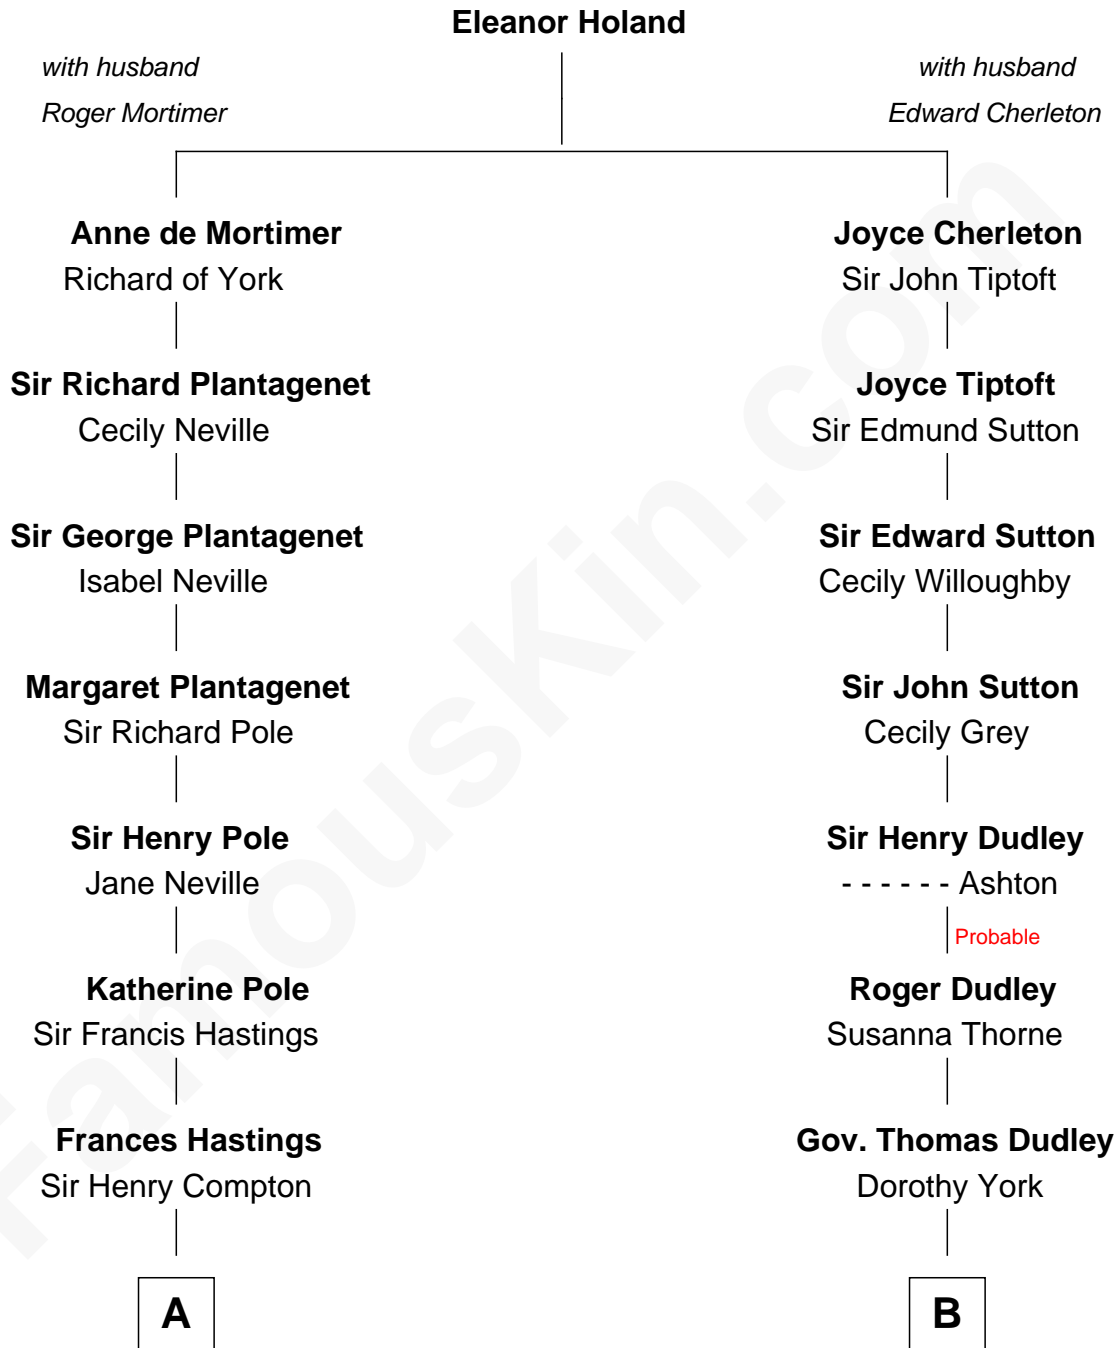

FamousKin.com Relationship Chart of

Prince Harry
Duke of Sussex

16th cousin 3 times removed of

Alan Shepard

Mercury and Apollo Astronaut

C

Edward John Spencer
Frances Ruth Burke Roche

Princess Diana Frances Spencer
Charles III, King of the United Kingdom