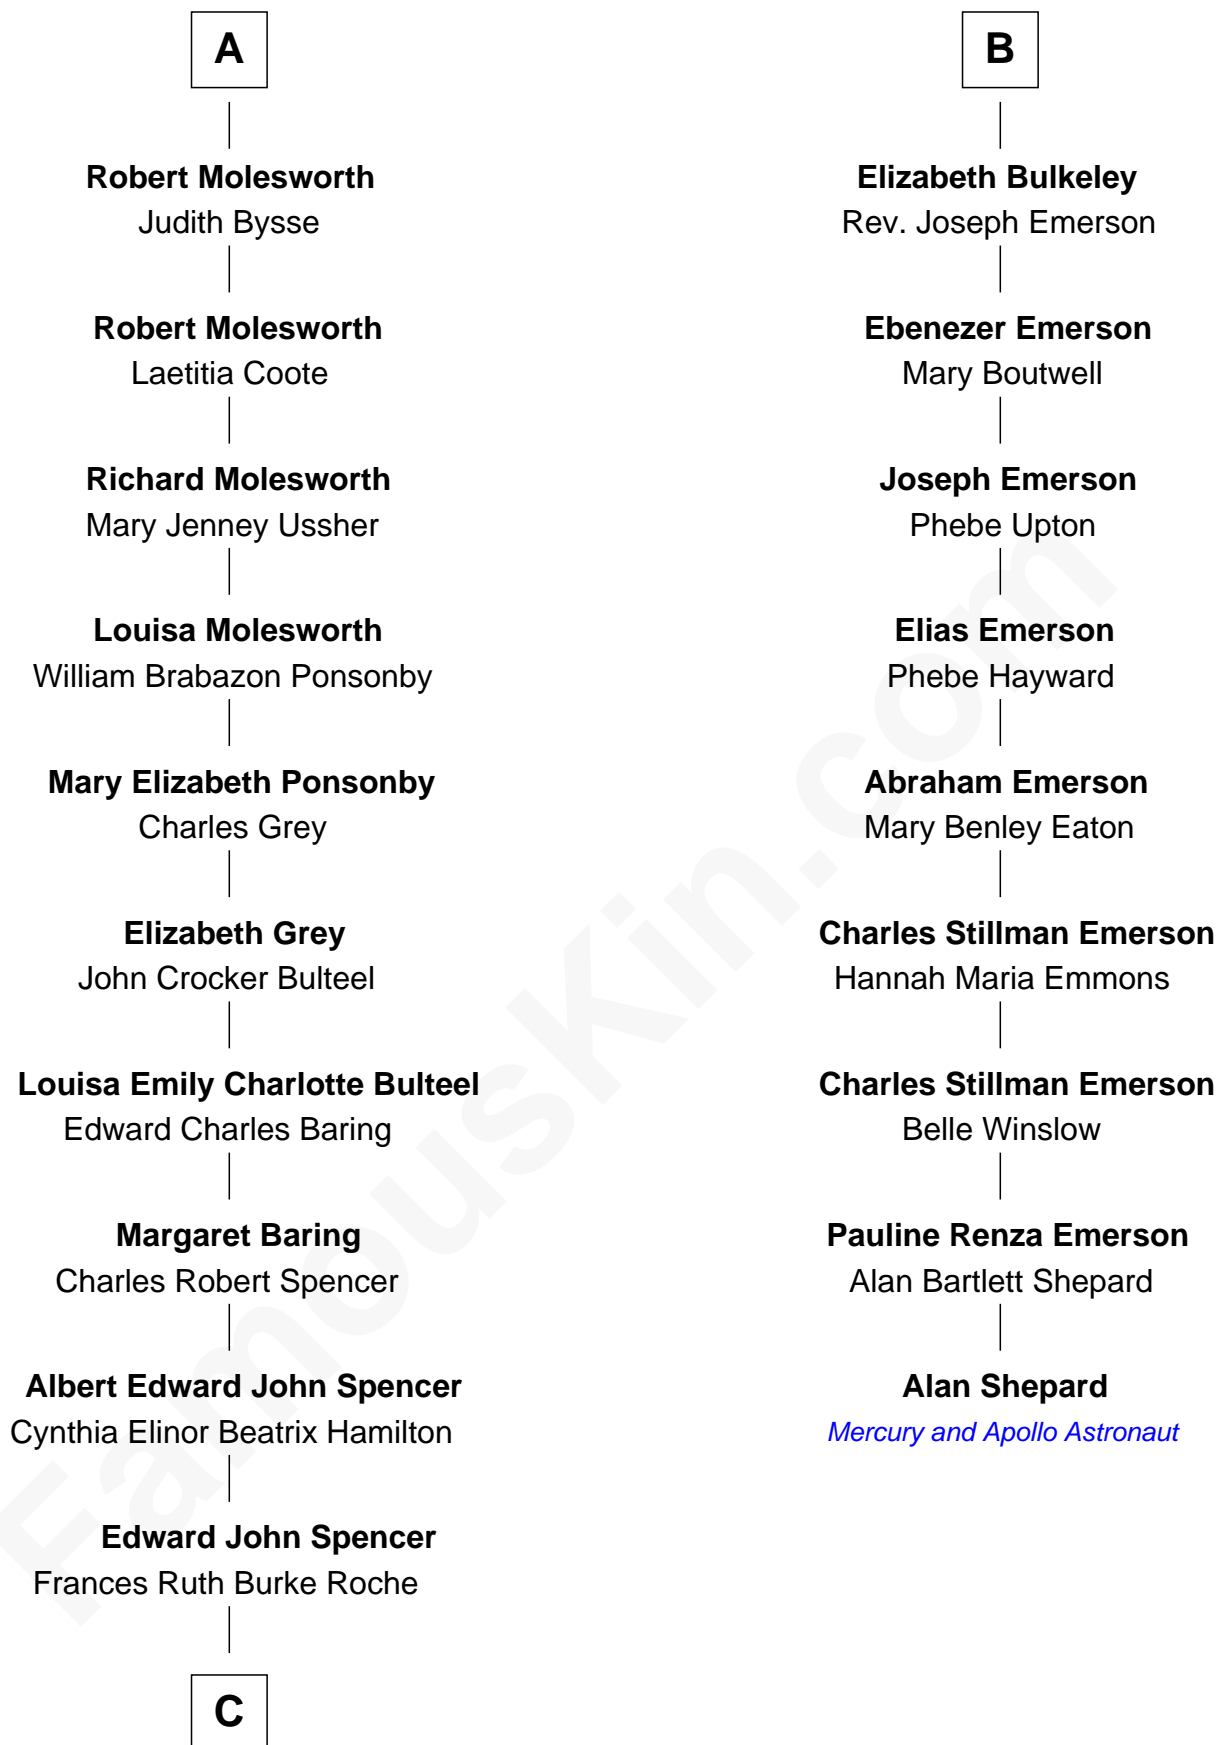

FamousKin.com Relationship Chart of

Prince Harry

Duke of Sussex

15th cousin 3 times removed of

Alan Shepard

Mercury and Apollo Astronaut

Sir Robert Corbet

Margaret - - - - -

Margaret Corbet

Sir Francis Palmes

Sir Francis Palmes

Mary Hadnall

Mary Palmes

William Molesworth

A

Mary Corbet

Olive Irby

Rev. Peter Bulkeley

Jane Allen

Rev. Edward Bulkeley

Lucian - - - - -

B

C

Princess Diana Frances Spencer
Charles III, King of the United Kingdom