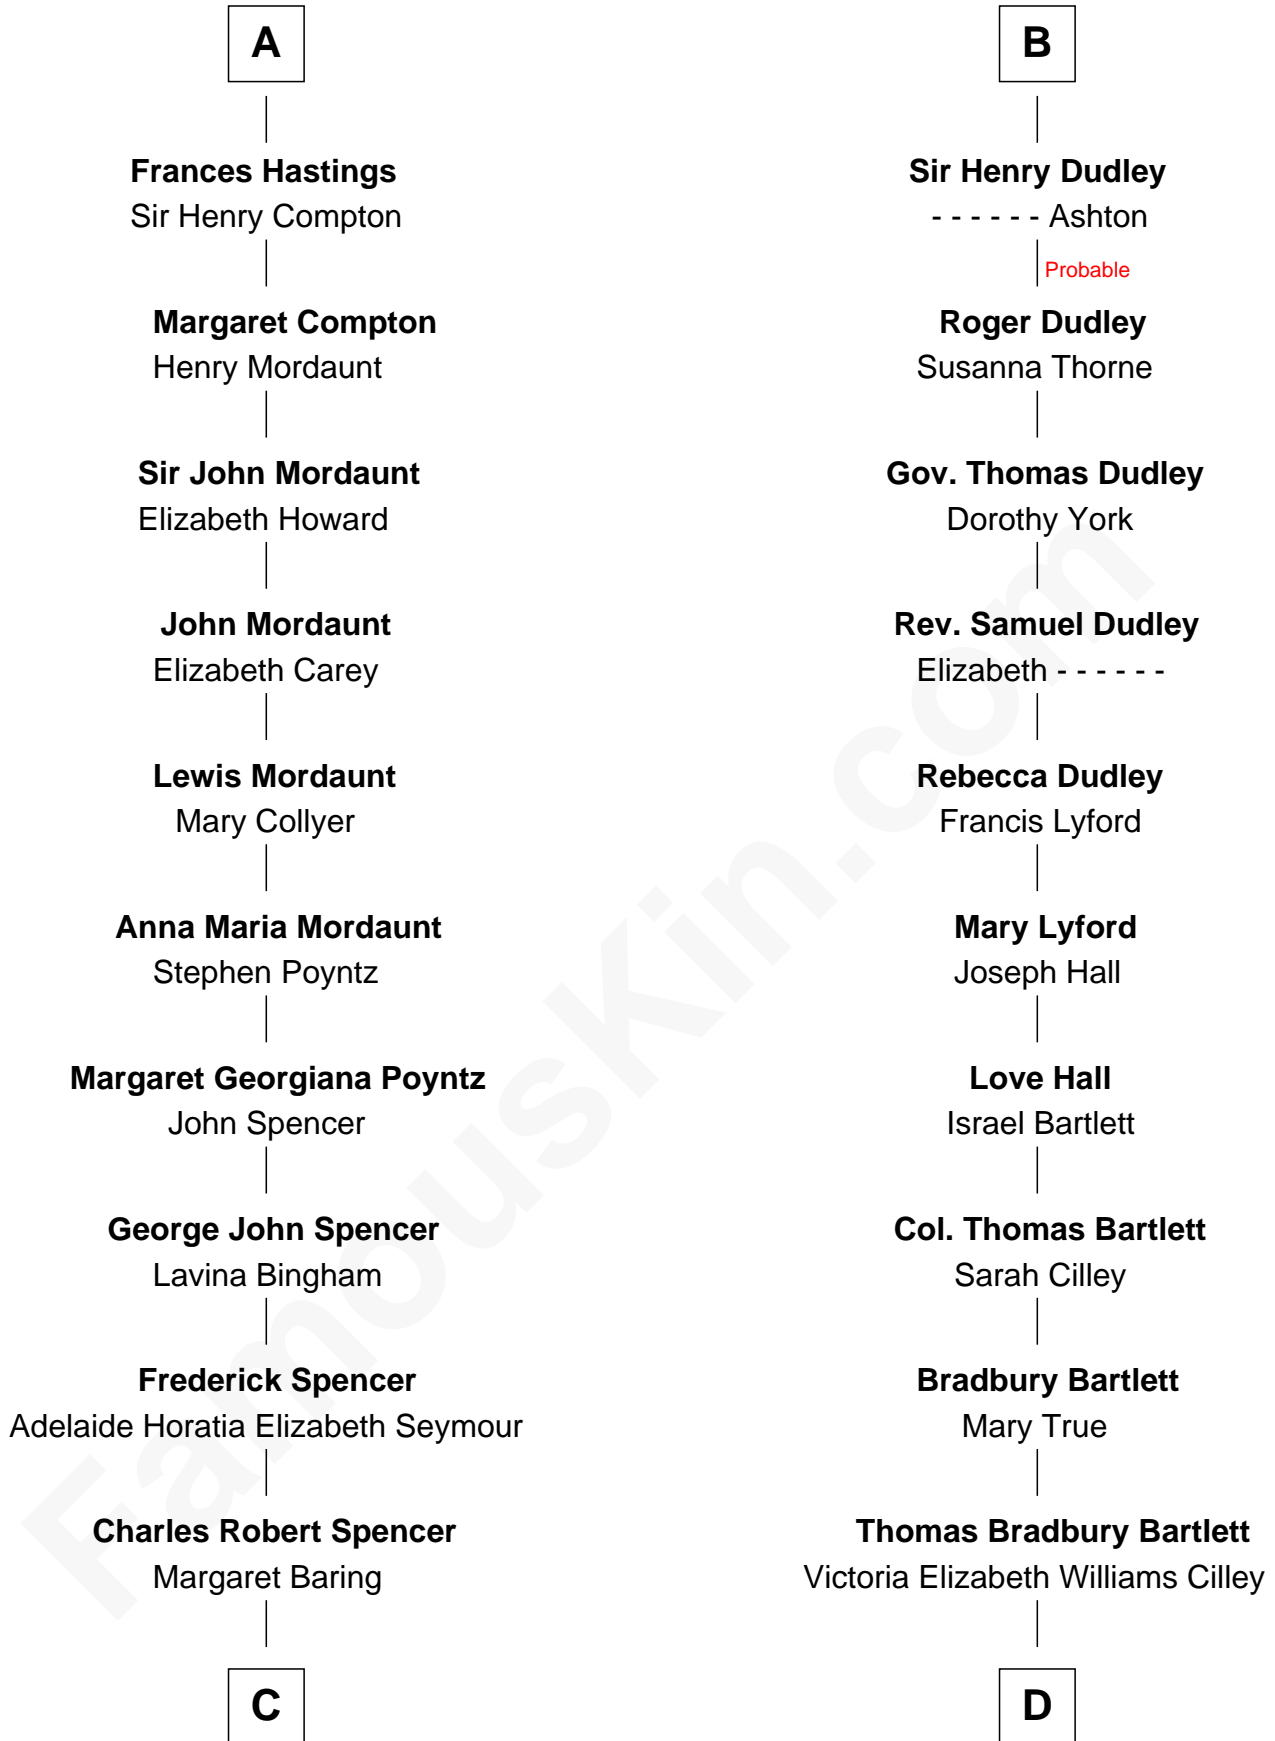

FamousKin.com Relationship Chart of

Prince Harry

Duke of Sussex

19th cousin 1 time removed of

Alan Shepard

Mercury and Apollo Astronaut

Sir Henry de Percy

Eleanor de Arundel

Sir William Willoughby

Cecily Willoughby

Sir Edward Sutton

Sir John Sutton

Cecily Grey

B

C

Albert Edward John Spencer
Cynthia Elinor Beatrix Hamilton