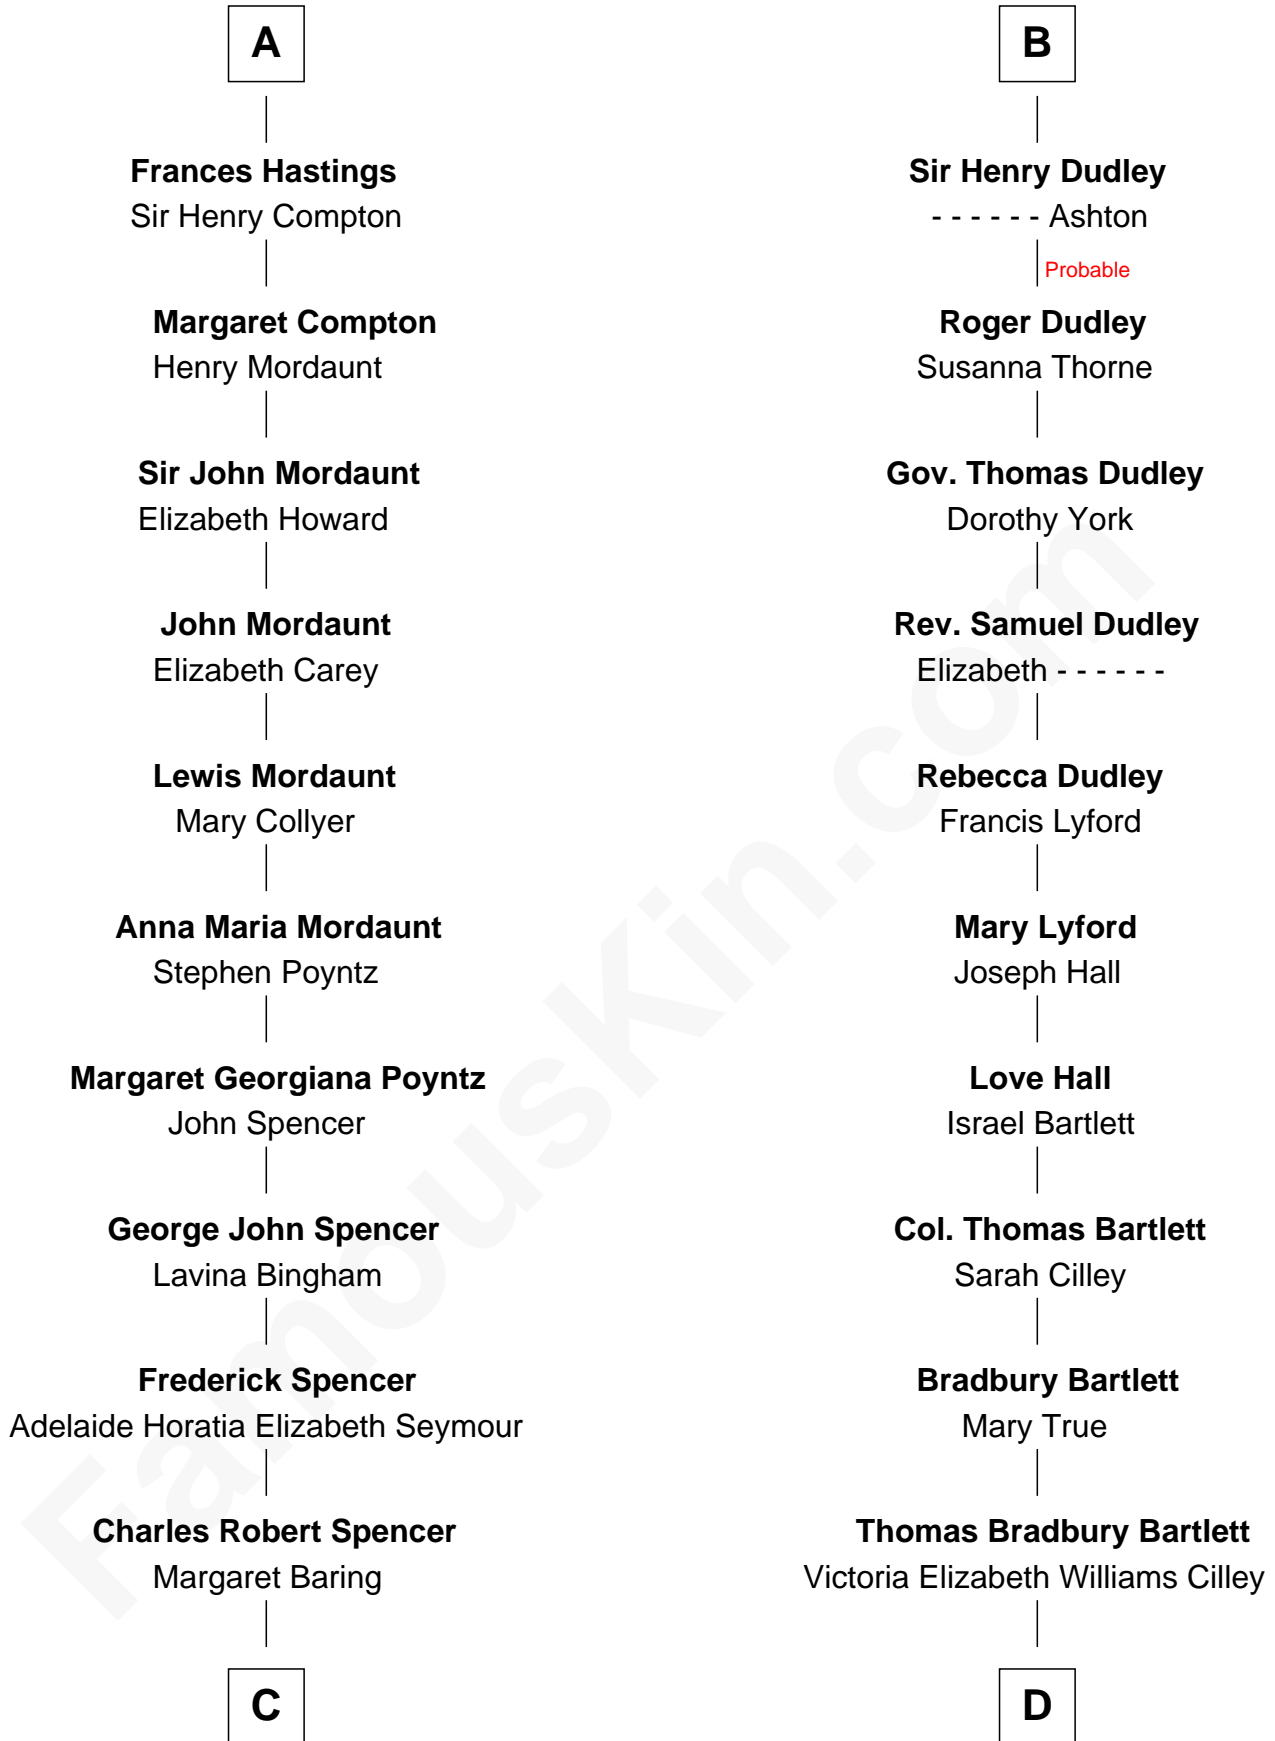

# FamousKin.com Relationship Chart of

**Prince Harry**  
*Duke of Sussex*

19th cousin 1 time removed of

**Alan Shepard**  
*Mercury and Apollo Astronaut*

**C**

**Albert Edward John Spencer**  
Cynthia Elinor Beatrix Hamilton

**Edward John Spencer**  
Frances Ruth Burke Roche

**Princess Diana Frances Spencer**  
Charles III, King of the United Kingdom

**Prince Harry**  
*Duke of Sussex*

**D**

**Annie Elizabeth Bartlett**  
Frederick Johnson Shepard