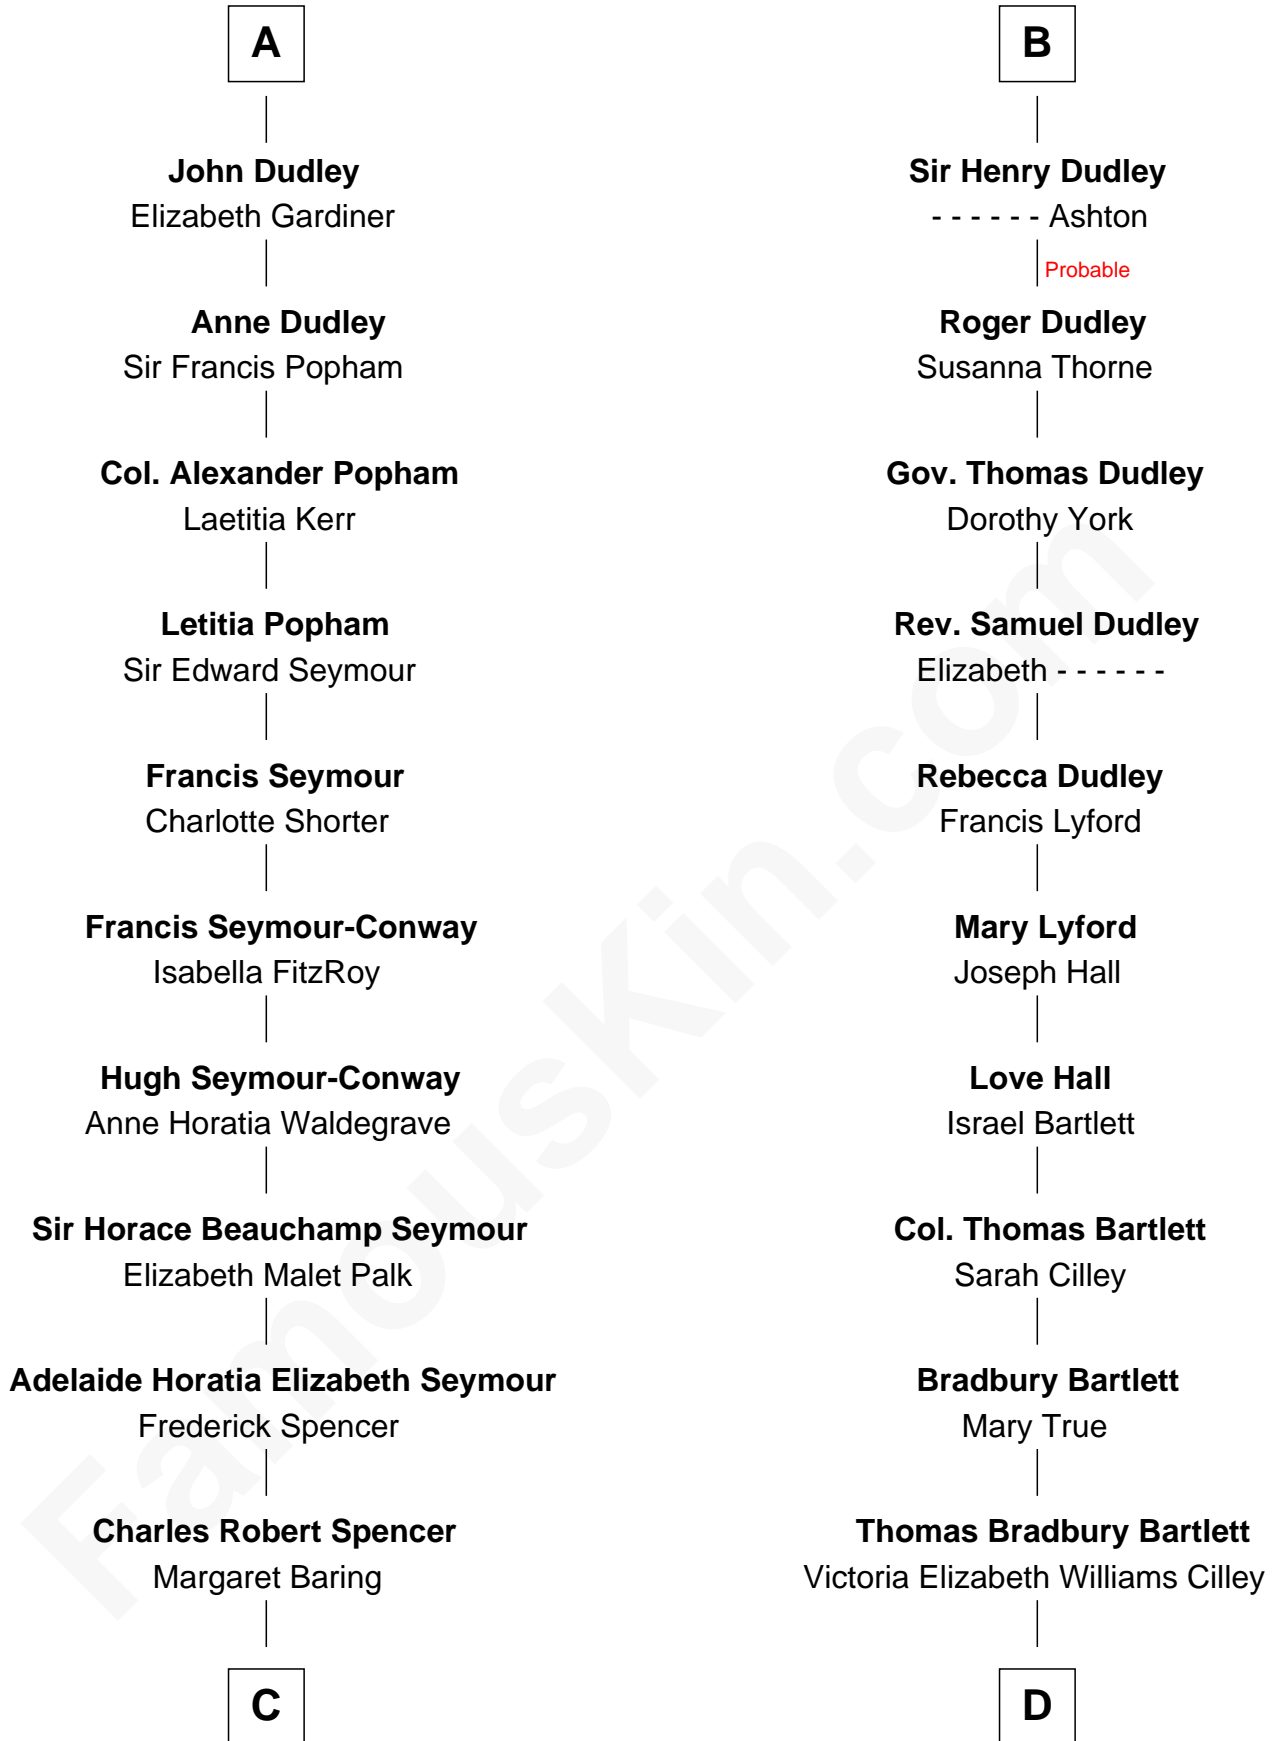

FamousKin.com Relationship Chart of

Prince Harry
Duke of Sussex

19th cousin 1 time removed of

Alan Shepard
Mercury and Apollo Astronaut

Henry Plantagenet
Maud de Chaworth

Mary Plantagenet
Henry de Percy

Sir Henry Percy
Margaret de Neville

Eleanor Holand
Edward Cherleton

Joyce Cherleton
Sir John Tiptoft

Joyce Tiptoft
Sir Edmund Sutton

Sir Edward Sutton
Cecily Willoughby

Sir John Sutton
Cecily Grey

B

C

Albert Edward John Spencer
Cynthia Elinor Beatrix Hamilton

Edward John Spencer
Frances Ruth Burke Roche

Princess Diana Frances Spencer
Charles III, King of the United Kingdom

Prince Harry
Duke of Sussex

D

Annie Elizabeth Bartlett
Frederick Johnson Shepard

Alan Bartlett Shepard
Pauline Renza Emerson