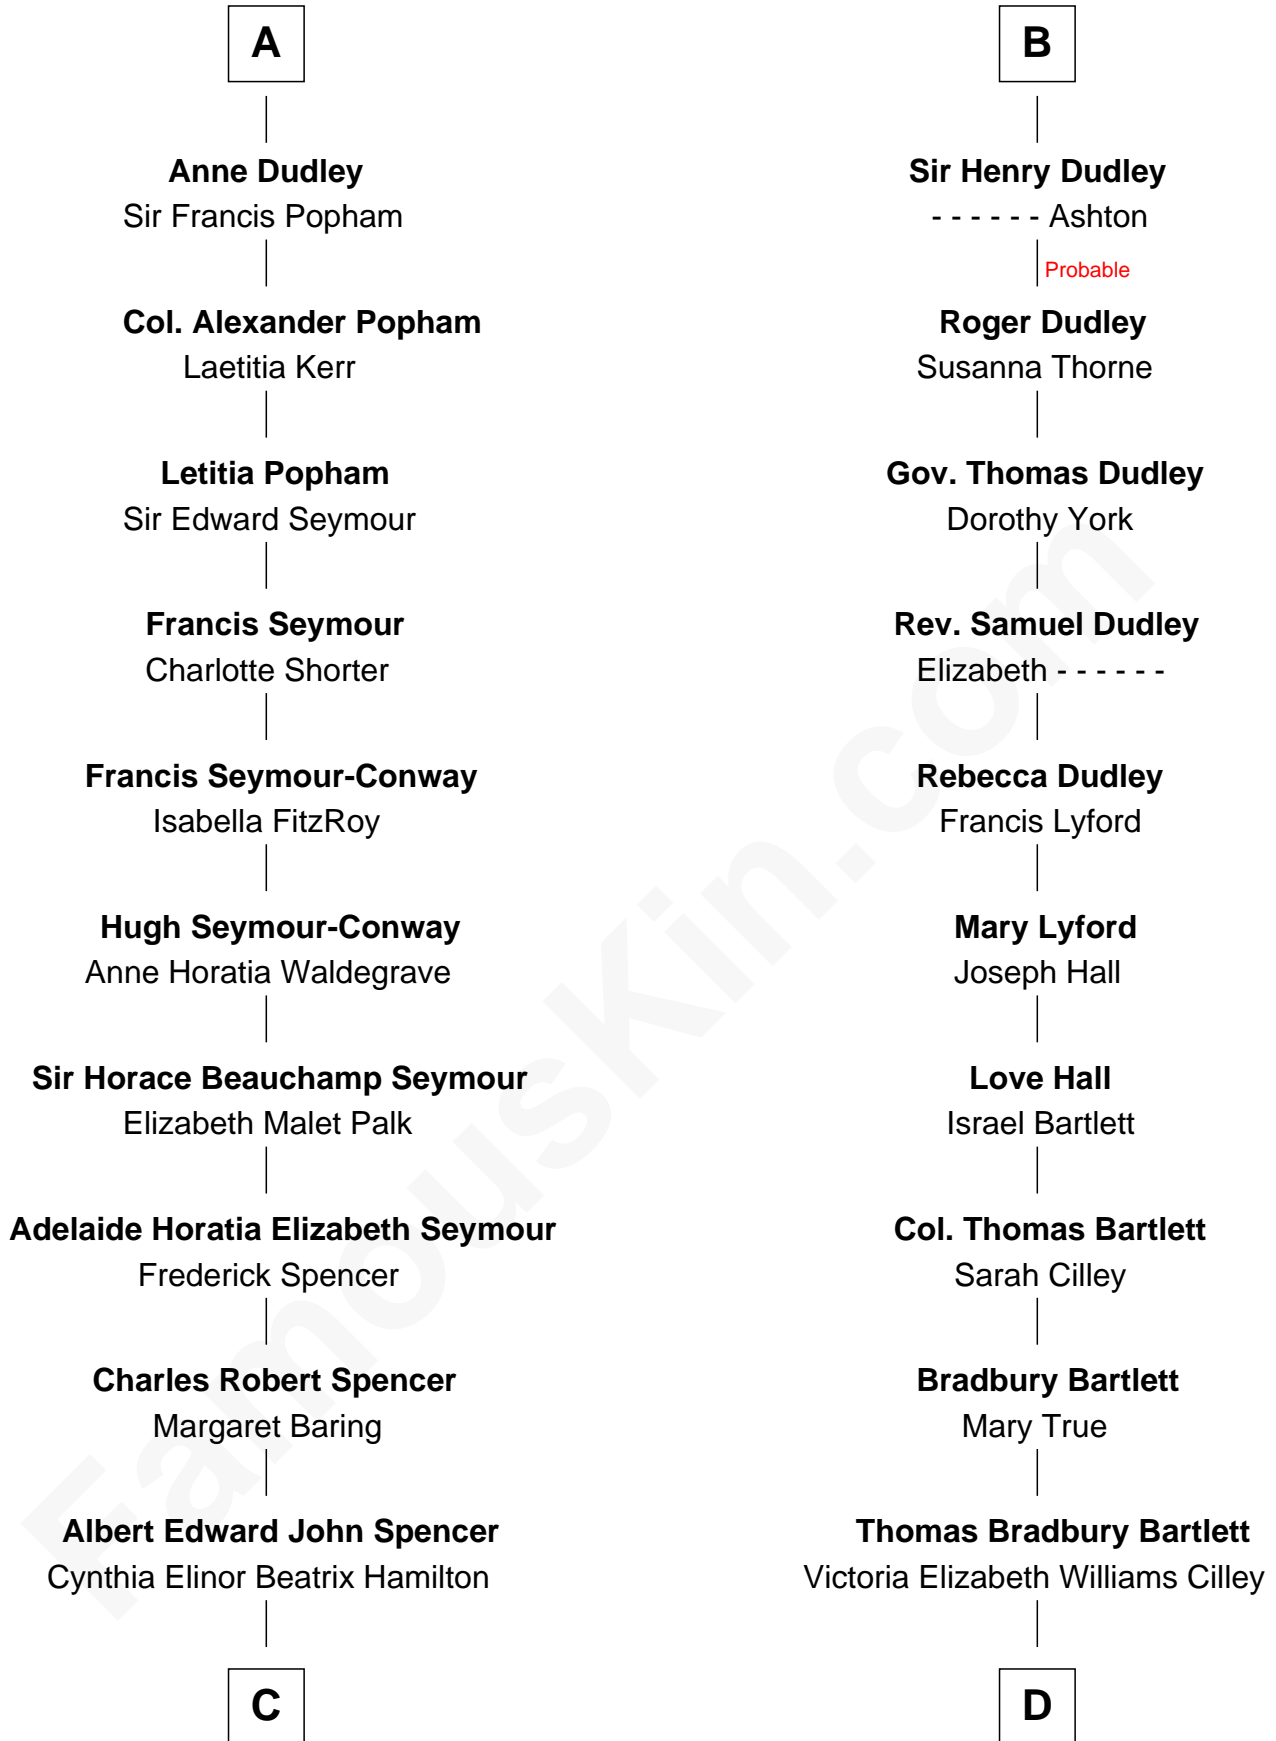

# FamousKin.com Relationship Chart of

**Prince Harry**  
*Duke of Sussex*

19th cousin of

**Alan Shepard**

*Mercury and Apollo Astronaut*

**Ralph de Stafford**  
Margaret de Audley

**Sir Hugh de Stafford**  
Philippa de Beauchamp

**A**

**Beatrice de Stafford**  
Thomas de Ros

**Margaret de Ros**  
Sir Reynold Grey

**Margaret Grey**  
Sir William Bonville

**William Bonville**  
Elizabeth Harington

**William Bonville**  
Katherine Neville

**Cecily Bonville**  
Thomas Grey

**Cecily Grey**  
Sir John Sutton

**B**

**C**

**Edward John Spencer**  
Frances Ruth Burke Roche

**Princess Diana Frances Spencer**  
Charles III, King of the United Kingdom

**Prince Harry**  
*Duke of Sussex*

**D**

**Annie Elizabeth Bartlett**  
Frederick Johnson Shepard

**Alan Bartlett Shepard**  
Pauline Renza Emerson

**Alan Shepard**  
*Mercury and Apollo Astronaut*

FamousKin.com